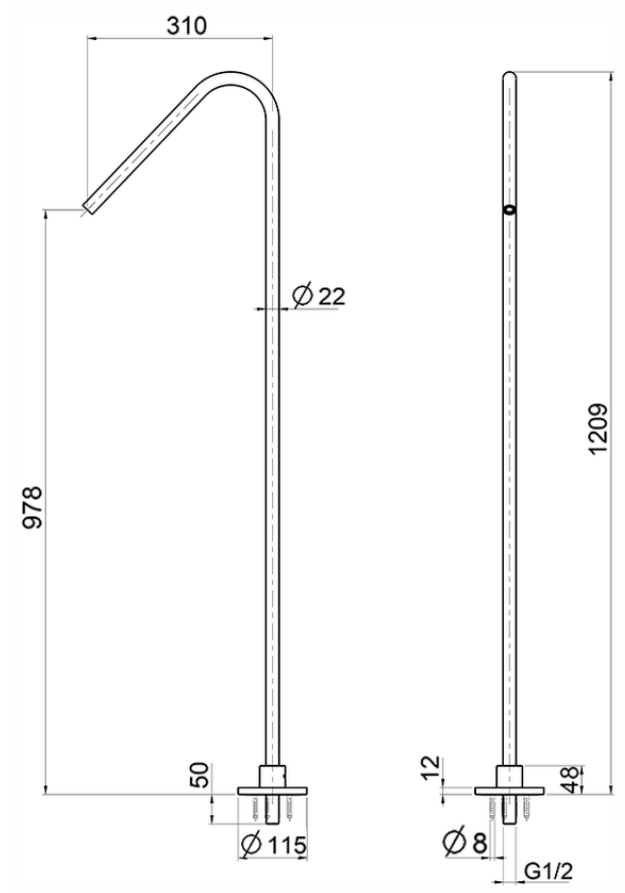

## Standing floor mounted spout X32\_ZA001280

ZA001280

<https://en.cisal.it/standing-floor-mounted-spout-x32-za001280>

2026-04-06