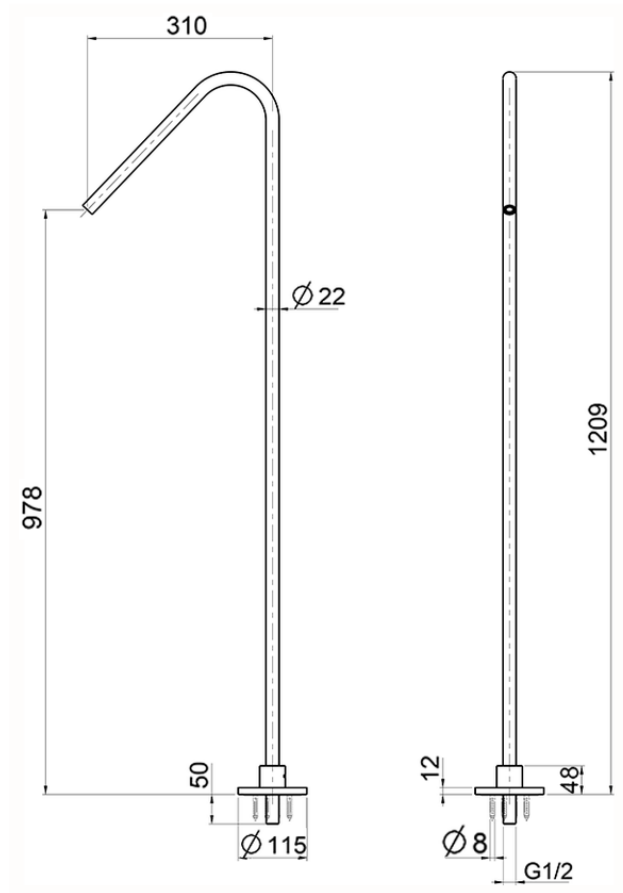

## Standing floor mounted spout X32\_ZA001280

ZA001280

<https://en.cisal.it/standing-floor-mounted-spout-x32-za001280>

2026-06-10