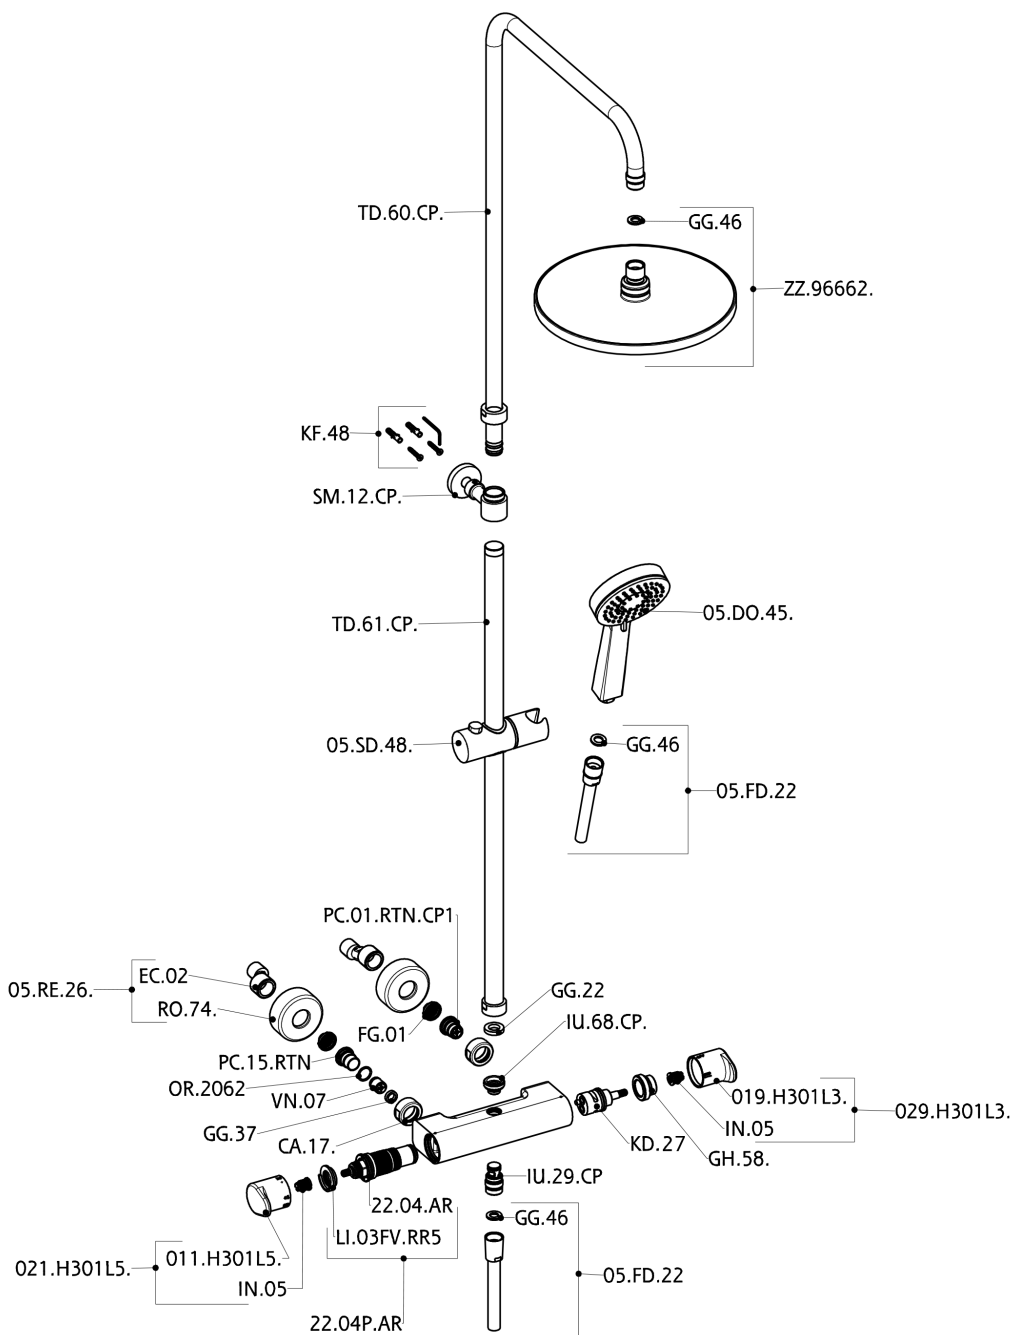

2-functions Thermostatic shower set SHOWER COLUMNS_A3C82010

A3C82010

<https://en.cisal.it/2-functions-thermostatic-shower-set-shower-columns-a3c82010>

2026-06-14