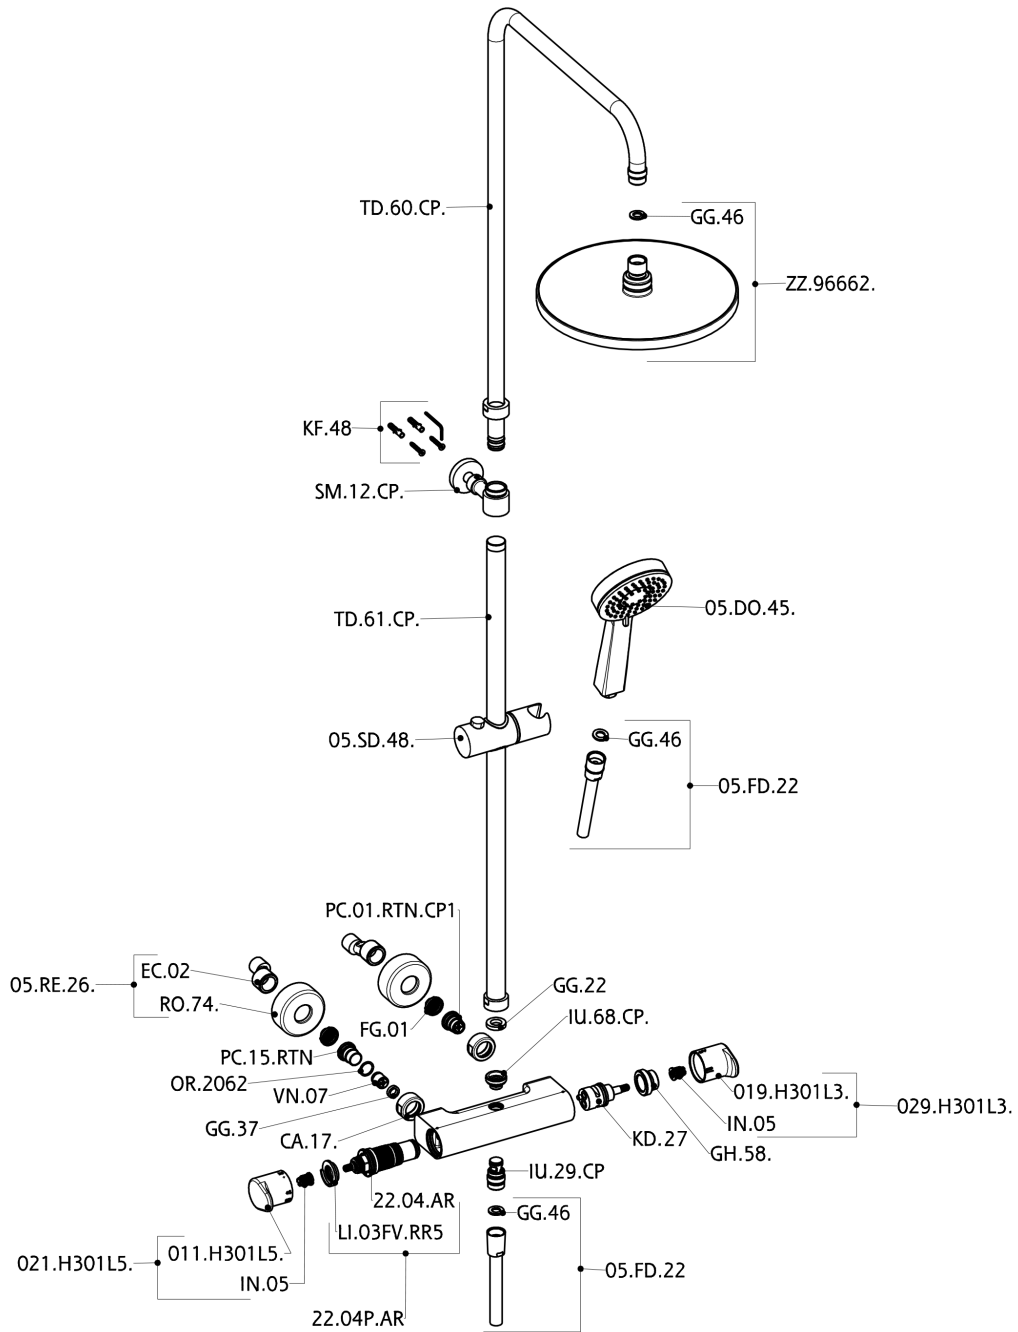

2-functions Thermostatic shower set SHOWER COLUMNS_A3C82010

MODEL **A3C82010**

2-functions Thermostatic shower set, 2 outlet deviasop, adjustable riser column, sliding handshower holder, 100 mm ABS Lodge 3 spray handshower, D.250 mm round showerhead, 150 cm smooth SILVERFLEX Flexible Hose

AVAILABLE FINISHINGS

CHARACTERISTICS

Cartridge Spare Parts **22.04A.AR - ZZ97279004**

Argo 2 (long filter) Thermostatic Valve

DeviaStop

The Cisal Devia Stop technology allows to adjust the water flow and to direct it to the selected output point (overhead soaker, hand shower, etc).

SafeTouch

The Cisal SafeTouch system maintains the mixer body cool to the touch during operation.

Thermostatic

The Cisal thermostatic is your personal water manager, helping you to handle, control and save water and energy.

2-functions Thermostatic shower set SHOWER COLUMNS_A3C82010

A3C82010

<https://en.cisal.it/2-functions-thermostatic-shower-set-shower-columns-a3c82010>

2026-05-17