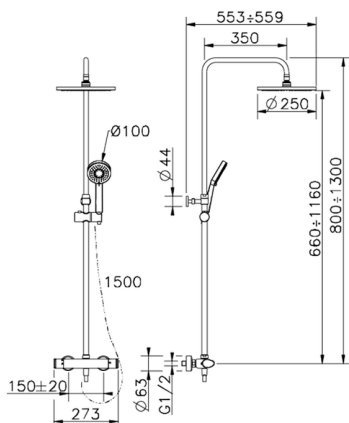

2-functions Thermostatic shower set SHOWER COLUMNS_A3C82010

MODEL **A3C82010**

2-functions Thermostatic shower set, 2 outlet deviasop, adjustable riser column, sliding handshower holder, 100 mm ABS Lodge 3 spray handshower, D.250 mm round showerhead, 150 cm smooth SILVERFLEX Flexible Hose

AVAILABLE FINISHINGS

CHARACTERISTICS

Cartridge Spare Parts **22.04A.AR - ZZ97279004**

Argo 2 (long filter) Thermostatic Valve

DeviaStop

The Cisal Devia Stop technology allows to adjust the water flow and to direct it to the selected output point (overhead soaker, hand shower, etc).