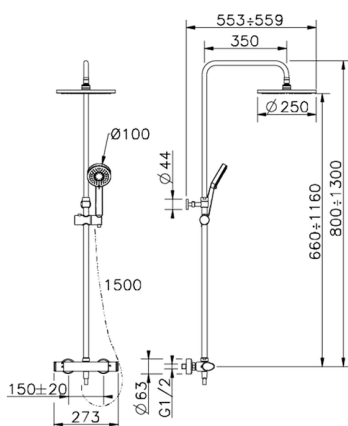

2-functions Thermostatic shower set SHOWER COLUMNS_A3C82010

MODEL **A3C82010**

2-functions Thermostatic shower set, 2 outlet devia stop, adjustable riser column, sliding handshower holder, 100 mm ABS Lodge 3 spray handshower, D.250 mm round showerhead, 150 cm smooth SILVERFLEX Flexible Hose

AVAILABLE FINISHINGS

CHARACTERISTICS

Cartridge Spare Parts **22.04A.AR - ZZ97279004**

Argo 2 (long filter) Thermostatic Valve

DeviaStop

The Cisal Devia Stop technology allows to adjust the water flow and to direct it to the selected output point (overhead soaker, hand shower, etc).