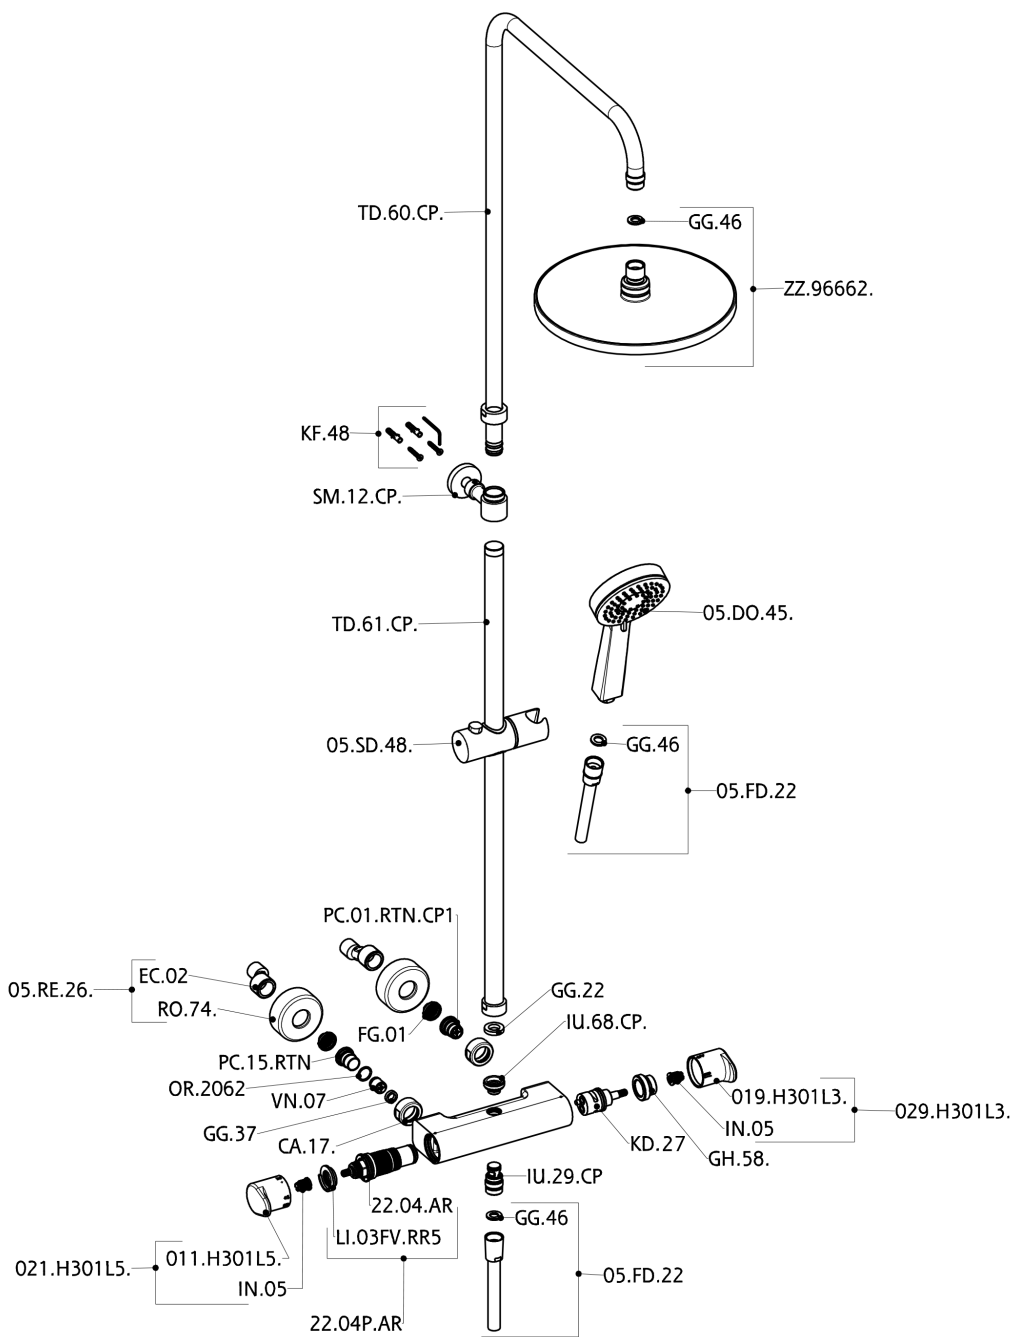

2-functions Thermostatic shower set SHOWER COLUMNS_A3C82010

MODEL **A3C82010**

2-functions Thermostatic shower set, 2 outlet devia stop, adjustable riser column, sliding handshower holder, 100 mm ABS Lodge 3 spray handshower, D.250 mm round showerhead, 150 cm smooth SILVERFLEX Flexible Hose

AVAILABLE FINISHINGS

CHARACTERISTICS

Cartridge Spare Parts **22.04A.AR - ZZ97279004**

Argo 2 (long filter) Thermostatic Valve

DeviaStop

The Cisal Devia Stop technology allows to adjust the water flow and to direct it to the selected output point (overhead soaker, hand shower, etc).

SafeTouch

The Cisal SafeTouch system maintains the mixer body cool to the touch during operation.

Thermostatic

The Cisal thermostatic is your personal water manager, helping you to handle, control and save water and energy.

2-functions Thermostatic shower set SHOWER COLUMNS_A3C82010

A3C82010

<https://en.cisal.it/2-functions-thermostatic-shower-set-shower-columns-a3c82010>

2026-04-26