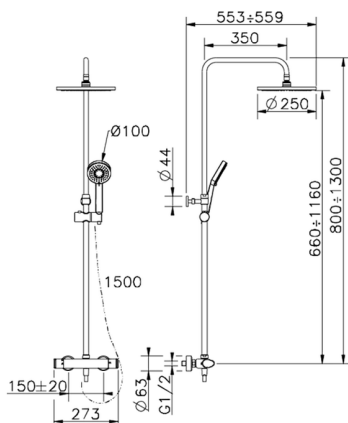

## 2-functions Thermostatic shower set SHOWER COLUMNS\_A3C82010

MODEL **A3C82010**

2-functions Thermostatic shower set, 2 outlet devia stop, adjustable riser column, sliding handshower holder, 100 mm ABS Lodge 3 spray handshower, D.250 mm round showerhead, 150 cm smooth SILVERFLEX Flexible Hose

AVAILABLE FINISHINGS

CHARACTERISTICS

Cartridge Spare Parts **22.04A.AR - ZZ97279004**

**Argo 2 (long filter) Thermostatic Valve**

### DeviaStop

The Cisal Devia Stop technology allows to adjust the water flow and to direct it to the selected output point (overhead soaker, hand shower, etc).