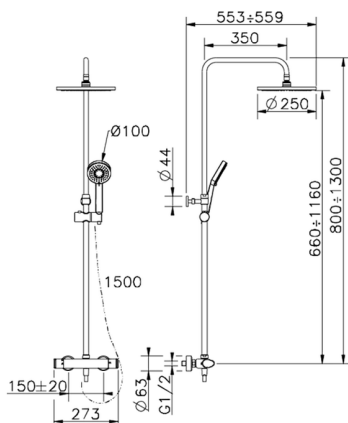

## 2-functions Thermostatic shower set SHOWER COLUMNS\_A3C82010

MODEL **A3C82010**

2-functions Thermostatic shower set, 2 outlet deviasop, adjustable riser column, sliding handshower holder, 100 mm ABS Lodge 3 spray handshower, D.250 mm round showerhead, 150 cm smooth SILVERFLEX Flexible Hose

AVAILABLE FINISHINGS

CHARACTERISTICS

Cartridge Spare Parts **22.04A.AR - ZZ97279004**

**Argo 2 (long filter) Thermostatic Valve**

### DeviaStop

The Cisal Devia Stop technology allows to adjust the water flow and to direct it to the selected output point (overhead soaker, hand shower, etc).