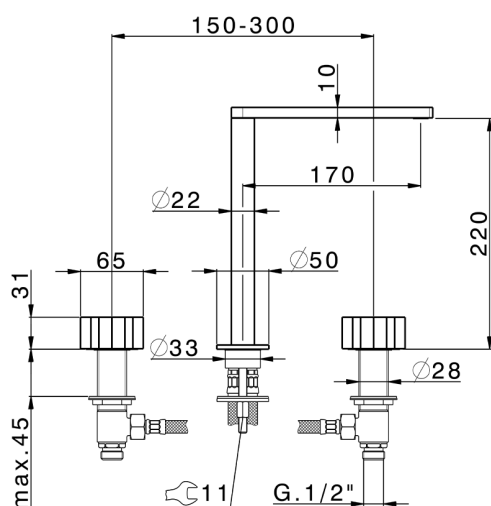

3 hole washbasin mixer MARBLE X32_X6001040

MODEL **X6001040**

3 hole washbasin mixer, without automatic pop up waste, with marble handles, Inox AISI 316L

AVAILABLE FINISHINGS

5X 5X Brushed Stainless Steel/Marble Marquina

CHARACTERISTICS

3 hole washbasin mixer MARBLE X32_X6001040

X6001040

<https://en.cisal.it/3-hole-washbasin-mixer-marble-x32x6001040>

2024-09-16