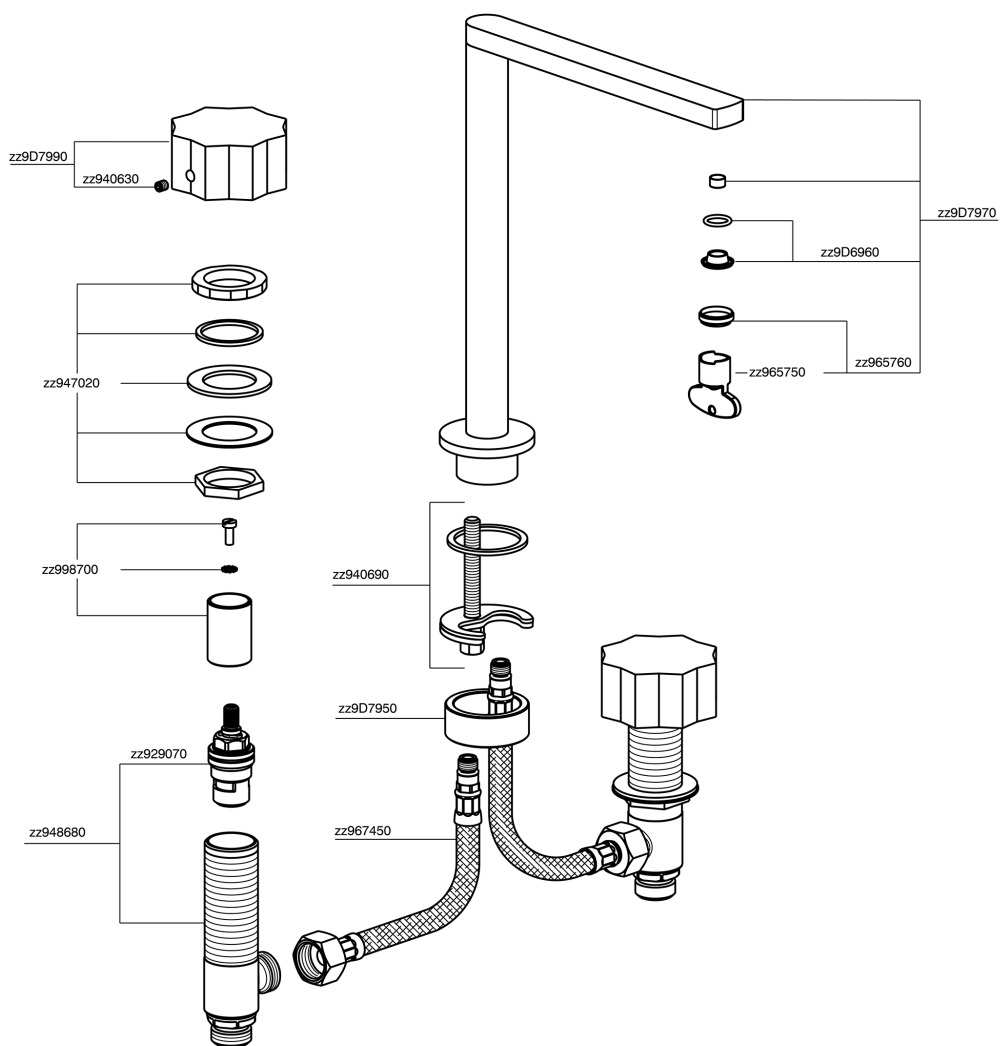

3 hole washbasin mixer MARBLE X32_X6001040

MODEL **X6001040**

3 hole washbasin mixer, without automatic pop up waste, with marble handles, Inox AISI 316L

AVAILABLE FINISHINGS

5X 5X Brushed Stainless Steel/Marble Marquina

CHARACTERISTICS

3 hole washbasin mixer MARBLE X32_X6001040

X6001040

<https://en.cisal.it/3-hole-washbasin-mixer-marble-x32x6001040>

2024-09-16