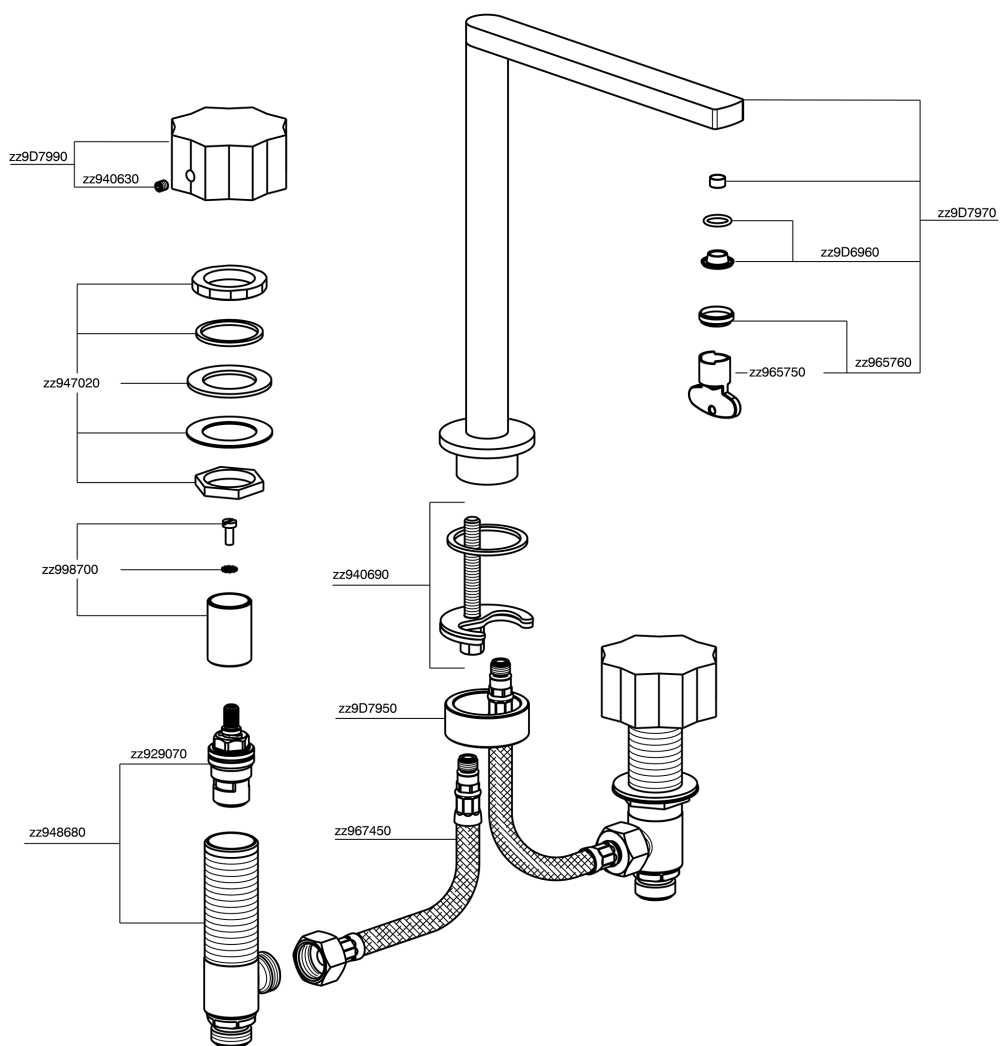

3 hole washbasin mixer MARBLE X32_X6001040

X6001040

<https://en.cisal.it/3-hole-washbasin-mixer-marble-x32x6001040>

2024-09-16