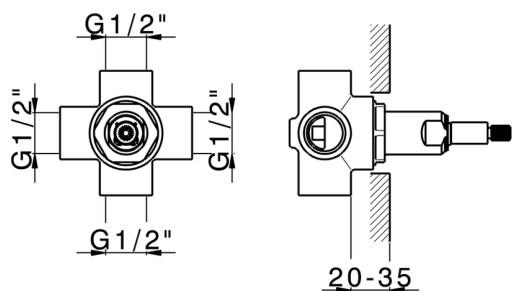

2 outlet diverter concealed part CONCEALED_ZA002000

MODEL **ZA002000**

2 outlet diverter concealed part, hot water inlet, cold water inlet, without closure

AVAILABLE FINISHINGS

04 04 Without finishing

CHARACTERISTICS

Concealed **1**

2026-04-28