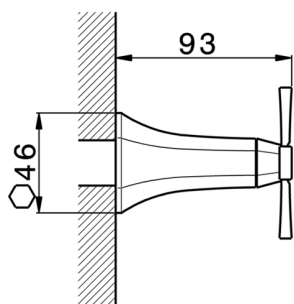

AVAILABLE FINISHINGS

- **6T** 6T Chrome/Matt Black
- **7C** 7C Gold/Matt Black
- **7D** 7D Polished Nickel/Matt Black
- **7E** 7E Rose Gold/Matt Black

CHARACTERISTICS

Installation **Concealed**
Required concealed parts **ZA002000**