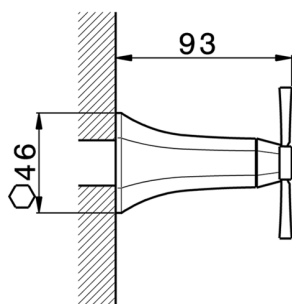

AVAILABLE FINISHINGS

- **6T** 6T Chrome/Matt Black
- **7C** 7C Gold/Matt Black
- **7D** 7D Polished Nickel/Matt Black
- **7E** 7E Rose Gold/Matt Black

CHARACTERISTICS

Installation **Concealed**
Required concealed parts **ZA002000**