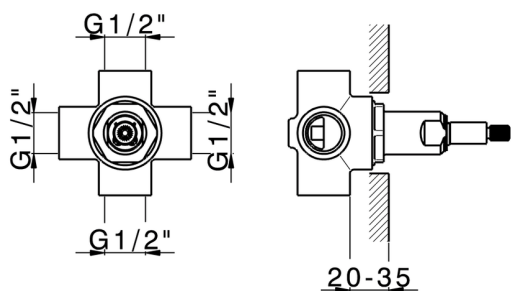

2 outlet diverter concealed part CONCEALED_ZA002000

MODEL **ZA002000**

2 outlet diverter concealed part, hot water inlet, cold water inlet, without closure

AVAILABLE FINISHINGS

04 04 Without finishing

CHARACTERISTICS

Concealed **1**

2026-04-10