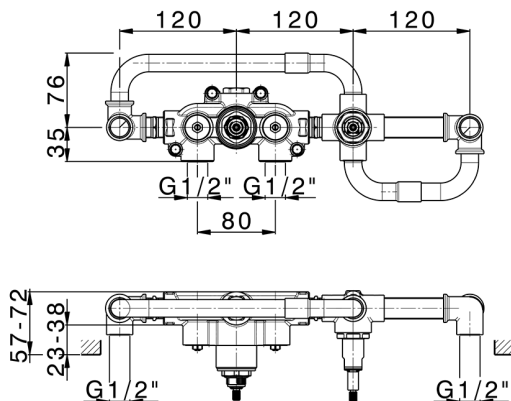

## Concealed thermostatic bath mixer, 2-outlets CONCEALED\_ZA019440

MODEL **ZA019440**

Concealed thermostatic bath mixer, 2-outlets, without trim kit

AVAILABLE FINISHINGS

 **04** 04 Without finishing

CHARACTERISTICS

Concealed **1**  
 Cartridge Spare Parts **24.04A.PP**  
**8x20 Plus P Thermostatic Valve**