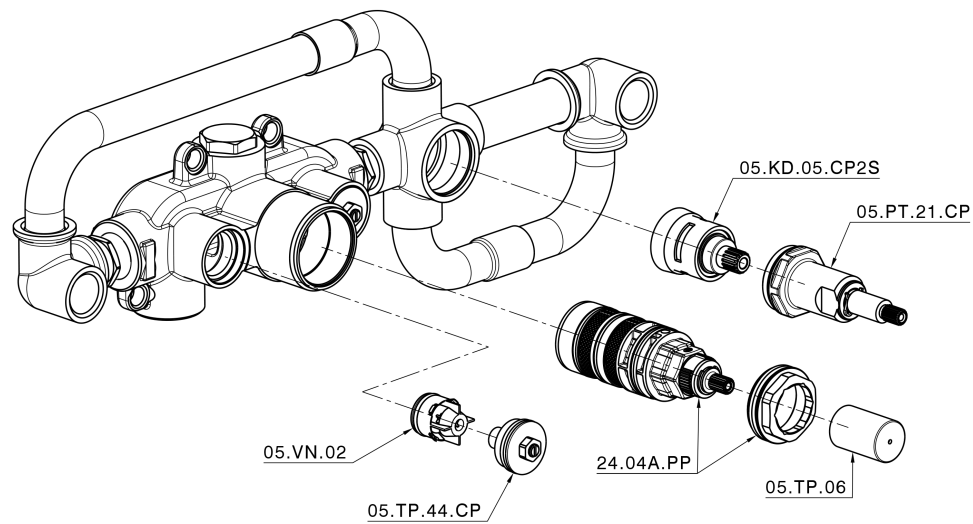

## Concealed thermostatic bath mixer, 2-outlets CONCEALED\_ZA019440

MODEL **ZA019440**

Concealed thermostatic bath mixer, 2-outlets, without trim kit

AVAILABLE FINISHINGS

 **04** 04 Without finishing

CHARACTERISTICS

Concealed **1**  
 Cartridge Spare Parts **24.04A.PP**  
**8x20 Plus P Thermostatic Valve**

## Concealed thermostatic bath mixer, 2-outlets CONCEALED\_ZA019440

ZA019440

<https://en.cisal.it/concealed-thermostatic-bath-mixer-2-outlets-concealed-za019440>

2026-05-19