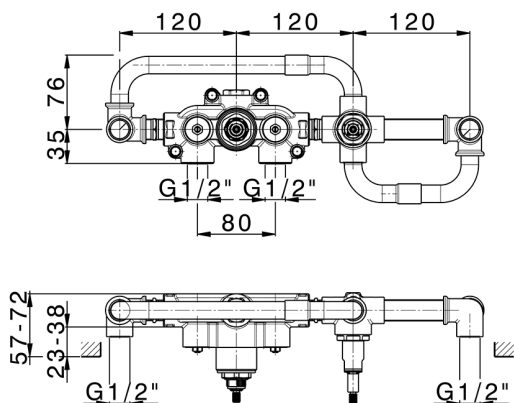

Concealed thermostatic bath mixer, 2-outlets CONCEALED_ZA019440

MODEL **ZA019440**

Concealed thermostatic bath mixer, 2-outlets, without trim kit

AVAILABLE FINISHINGS

CHARACTERISTICS

Concealed **1**
 Cartridge Spare Parts **24.04A.PP**
8x20 Plus P Thermostatic Valve