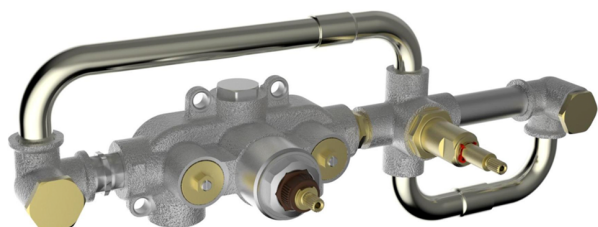

Concealed thermostatic bath mixer, 2-outlets CONCEALED_ZA019440

MODEL **ZA019440**

Concealed thermostatic bath mixer, 2-outlets, without trim kit

AVAILABLE FINISHINGS

CHARACTERISTICS

Concealed **1**
 Cartridge Spare Parts **24.04A.PP**
8x20 Plus P Thermostatic Valve

Thermostatic

The Cisal thermostatic is your personal water manager, helping you to handle, control and save water and energy.

Concealed thermostatic bath mixer, 2-outlets CONCEALED_ZA019440

ZA019440

<https://en.cisal.it/concealed-thermostatic-bath-mixer-2-outlets-concealed-za019440>