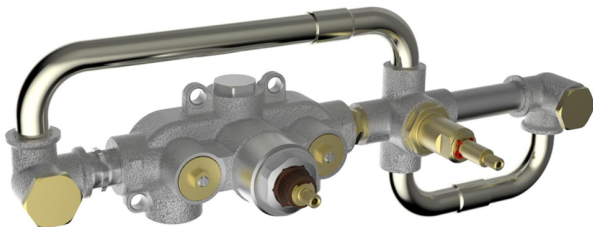

## Concealed thermostatic bath mixer, 2-outlets CONCEALED\_ZA019440

MODEL **ZA019440**

Concealed thermostatic bath mixer, 2-outlets, without trim kit

AVAILABLE FINISHINGS

 **04** 04 Without finishing

CHARACTERISTICS

Concealed **1**  
 Cartridge Spare Parts **24.04A.PP**  
**8x20 Plus P Thermostatic Valve**

### Thermostatic

The Cisal thermostatic is your personal water manager, helping you to handle, control and save water and energy.

## Concealed thermostatic bath mixer, 2-outlets CONCEALED\_ZA019440

ZA019440

<https://en.cisal.it/concealed-thermostatic-bath-mixer-2-outlets-concealed-za019440>

2026-05-19