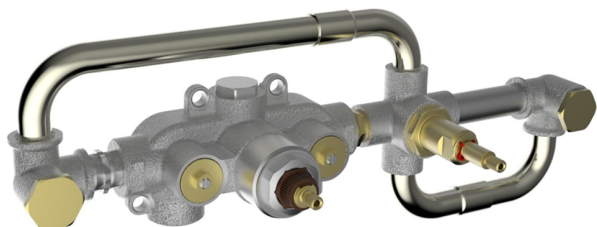

Concealed thermostatic bath mixer, 2-outlets CONCEALED_ZA019440

MODEL **ZA019440**

Concealed thermostatic bath mixer, 2-outlets, without trim kit

AVAILABLE FINISHINGS

CHARACTERISTICS

Concealed **1**
 Cartridge Spare Parts **24.04A.PP**
8x20 Plus P Thermostatic Valve

Thermostatic

The Cisal thermostatic is your personal water manager, helping you to handle, control and save water and energy.

Concealed thermostatic bath mixer, 2-outlets CONCEALED_ZA019440

ZA019440

<https://en.cisal.it/concealed-thermostatic-bath-mixer-2-outlets-concealed-za019440>