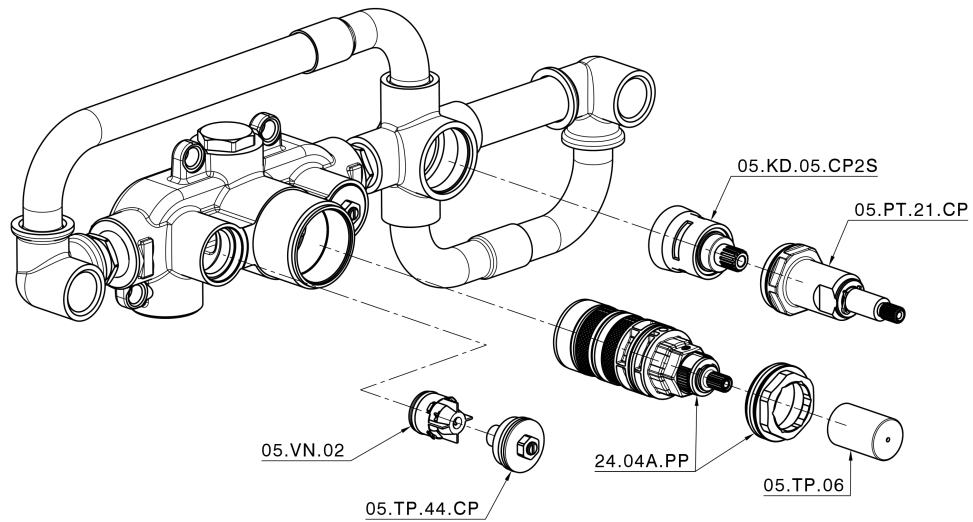

Concealed thermostatic bath mixer, 2-outlets CONCEALED_ZA019440

MODEL **ZA019440**

Concealed thermostatic bath mixer, 2-outlets, without trim kit

AVAILABLE FINISHINGS

CHARACTERISTICS

Concealed **1**
 Cartridge Spare Parts **24.04A.PP**
8x20 Plus P Thermostatic Valve

Thermostatic

The Cisal thermostatic is your personal water manager, helping you to handle, control and save water and energy.

Concealed thermostatic bath mixer, 2-outlets CONCEALED_ZA019440

ZA019440

<https://en.cisal.it/concealed-thermostatic-bath-mixer-2-outlets-concealed-za019440>