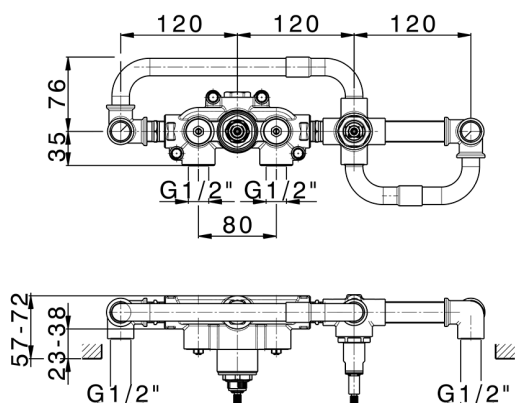

Concealed thermostatic bath mixer, 2-outlets CONCEALED_ZA019440

MODEL **ZA019440**

Concealed thermostatic bath mixer, 2-outlets, without trim kit

AVAILABLE FINISHINGS

CHARACTERISTICS

Concealed **1**
 Cartridge Spare Parts **24.04A.PP**
8x20 Plus P Thermostatic Valve