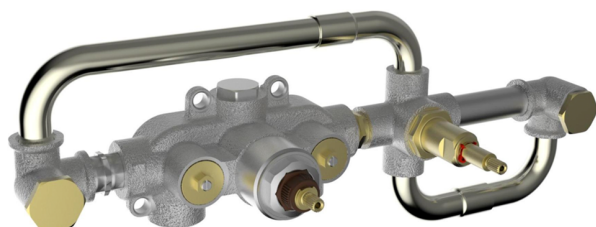

Concealed thermostatic bath mixer, 2-outlets CONCEALED_ZA019440

MODEL **ZA019440**

Concealed thermostatic bath mixer, 2-outlets, without trim kit

AVAILABLE FINISHINGS

 **04** 04 Without finishing

CHARACTERISTICS

Concealed **1**
 Cartridge Spare Parts **24.04A.PP**
8x20 Plus P Thermostatic Valve

Thermostatic

The Cisal thermostatic is your personal water manager, helping you to handle, control and save water and energy.

Concealed thermostatic bath mixer, 2-outlets CONCEALED_ZA019440

ZA019440

<https://en.cisal.it/concealed-thermostatic-bath-mixer-2-outlets-concealed-za019440>

2026-06-13