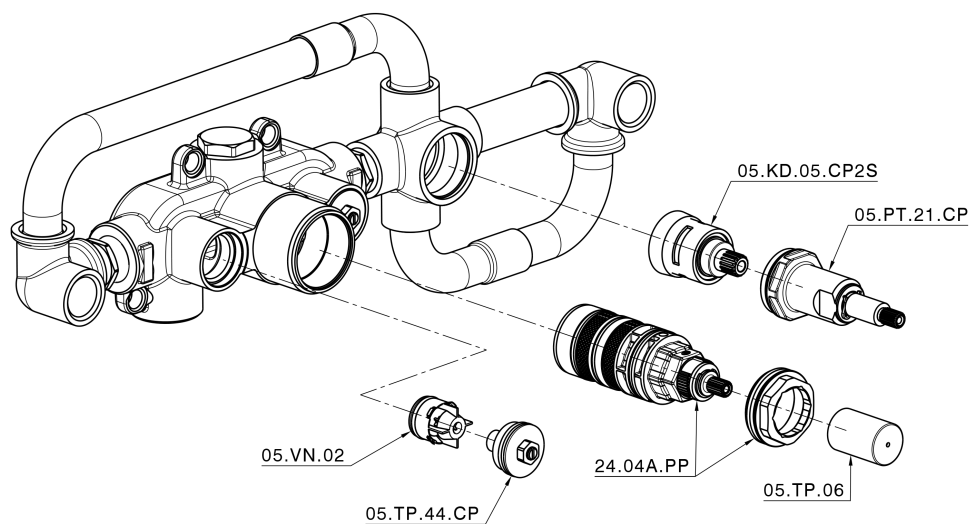

Concealed thermostatic bath mixer, 2-outlets CONCEALED_ZA019440

MODEL **ZA019440**

Concealed thermostatic bath mixer, 2-outlets, without trim kit

AVAILABLE FINISHINGS

 **04** 04 Without finishing

CHARACTERISTICS

Concealed **1**
 Cartridge Spare Parts **24.04A.PP**
8x20 Plus P Thermostatic Valve

Thermostatic

The Cisal thermostatic is your personal water manager, helping you to handle, control and save water and energy.

Concealed thermostatic bath mixer, 2-outlets CONCEALED_ZA019440

ZA019440

<https://en.cisal.it/concealed-thermostatic-bath-mixer-2-outlets-concealed-za019440>

2026-06-13