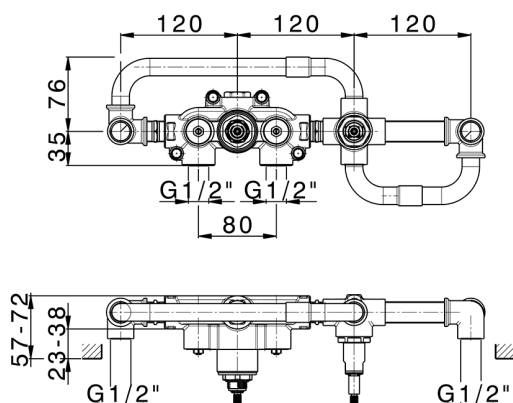

Concealed thermostatic bath mixer, 2-outlets CONCEALED_ZA019440

MODEL **ZA019440**

Concealed thermostatic bath mixer, 2-outlets, without trim kit

AVAILABLE FINISHINGS

 **04** 04 Without finishing

CHARACTERISTICS

Concealed **1**
 Cartridge Spare Parts **24.04A.PP**
8x20 Plus P Thermostatic Valve

Thermostatic

The Cisal thermostatic is your personal water manager, helping you to handle, control and save water and energy.

Concealed thermostatic bath mixer, 2-outlets CONCEALED_ZA019440

ZA019440

<https://en.cisal.it/concealed-thermostatic-bath-mixer-2-outlets-concealed-za019440>

2026-06-13