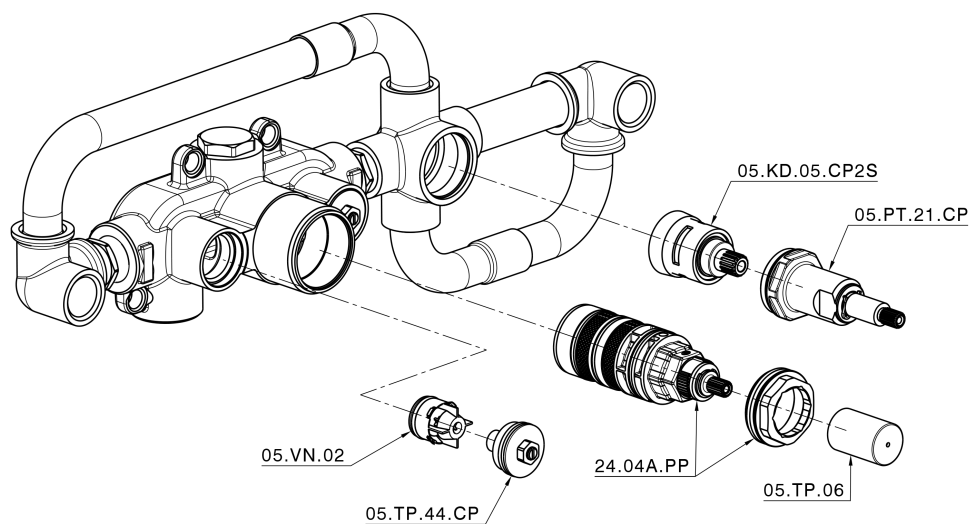

Concealed thermostatic bath mixer, 2-outlets CONCEALED_ZA019440

ZA019440

<https://en.cisal.it/concealed-thermostatic-bath-mixer-2-outlets-concealed-za019440>

2026-06-13