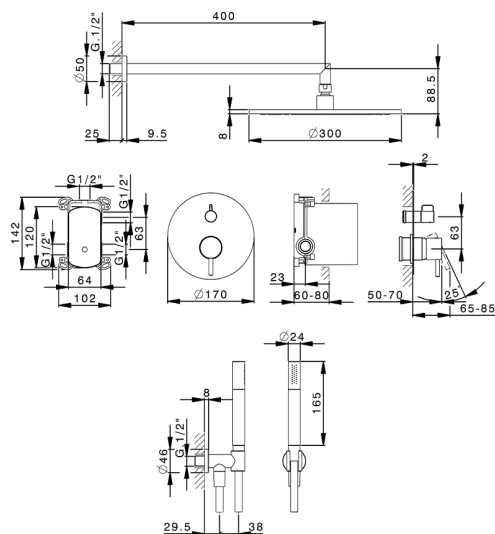

## Single Lever concealed shower set SLIM\_SM0KM030

MODEL **SM0KM030**

Single Lever concealed shower set, 2-Way rotating diverter, wall mounted handshower bracket with wall elbow, 400 mm shower arm, 300 mm round showerhead 8 mm thick BRASS, Brass minimalistic one spray handshower, 150 cm smooth SILVERFLEX Flexible Hose

AVAILABLE FINISHINGS

CHARACTERISTICS

Cartridge Spare Parts **ZZ95409000**

**35 mm Cartridge**

### EcoStop

EcoStop feature limits water flow to approximately 50% of maximum output with one point of resistance on setting. Push slightly past the middle stop only when full water output is required. This will save water up to 50%.