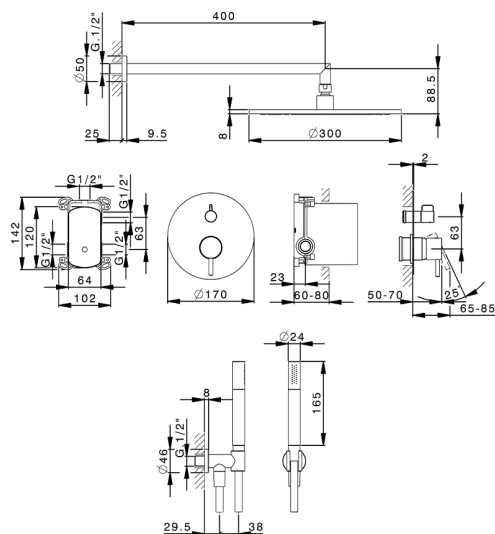

Single Lever concealed shower set SLIM_SM0KM030

MODEL **SM0KM030**

Single Lever concealed shower set, 2-Way rotating diverter, wall mounted handshower bracket with wall elbow, 400 mm shower arm, 300 mm round showerhead 8 mm thick BRASS, Brass minimalistic one spray handshower, 150 cm smooth SILVERFLEX Flexible Hose

AVAILABLE FINISHINGS

CHARACTERISTICS

Cartridge Spare Parts **ZZ95409000**

35 mm Cartridge

EcoStop

EcoStop feature limits water flow to approximately 50% of maximum output with one point of resistance on setting. Push slightly past the middle stop only when full water output is required. This will save water up to 50%.