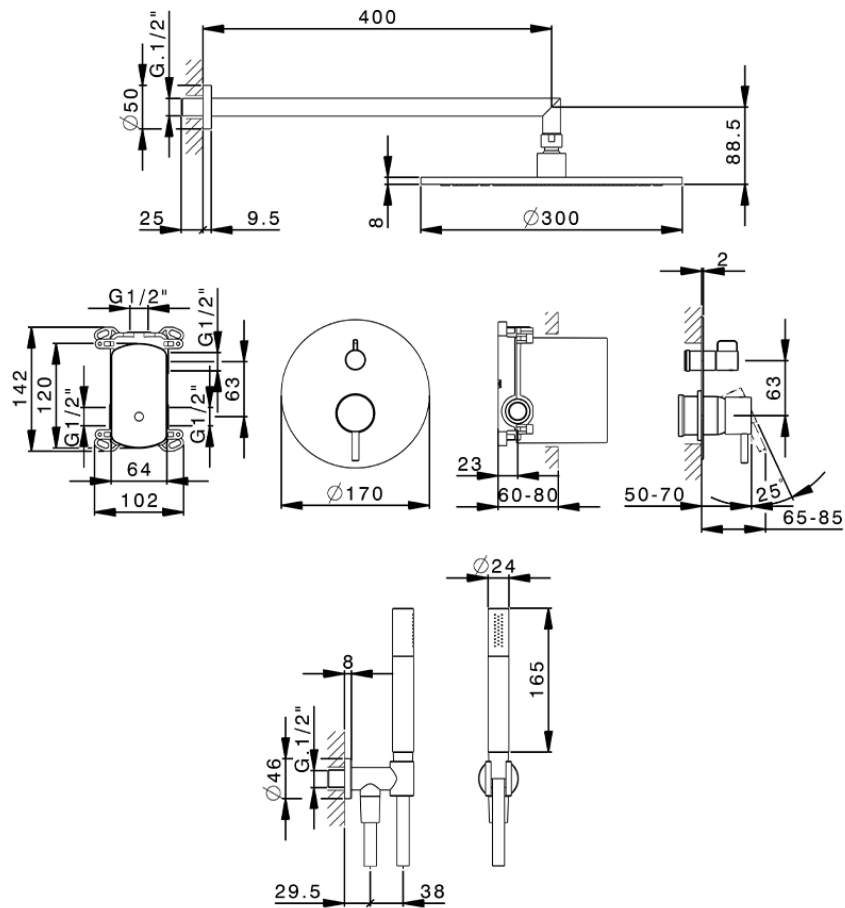

Single Lever concealed shower set SLIM_SM0KM030

SM0KM030

<https://en.cisal.it/single-lever-concealed-shower-set-slim-sm0km030>

2026-06-26