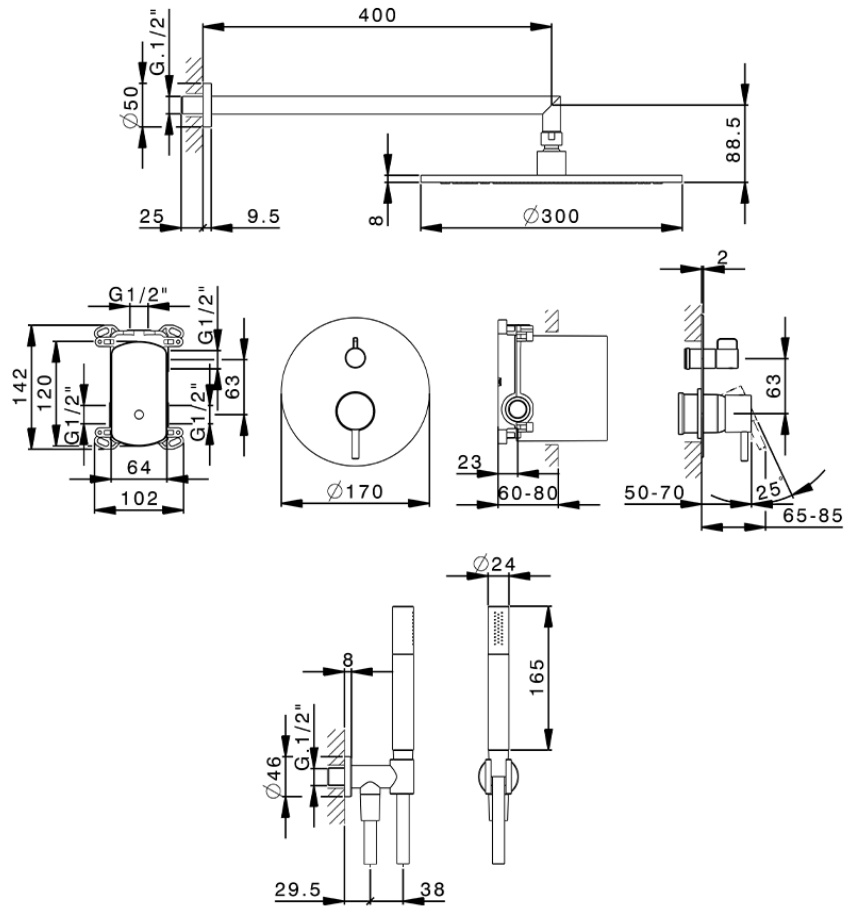

Single Lever concealed shower set SLIM_SM0KM030

SM0KM030

<https://en.cisal.it/single-lever-concealed-shower-set-slim-sm0km030>

2026-06-06