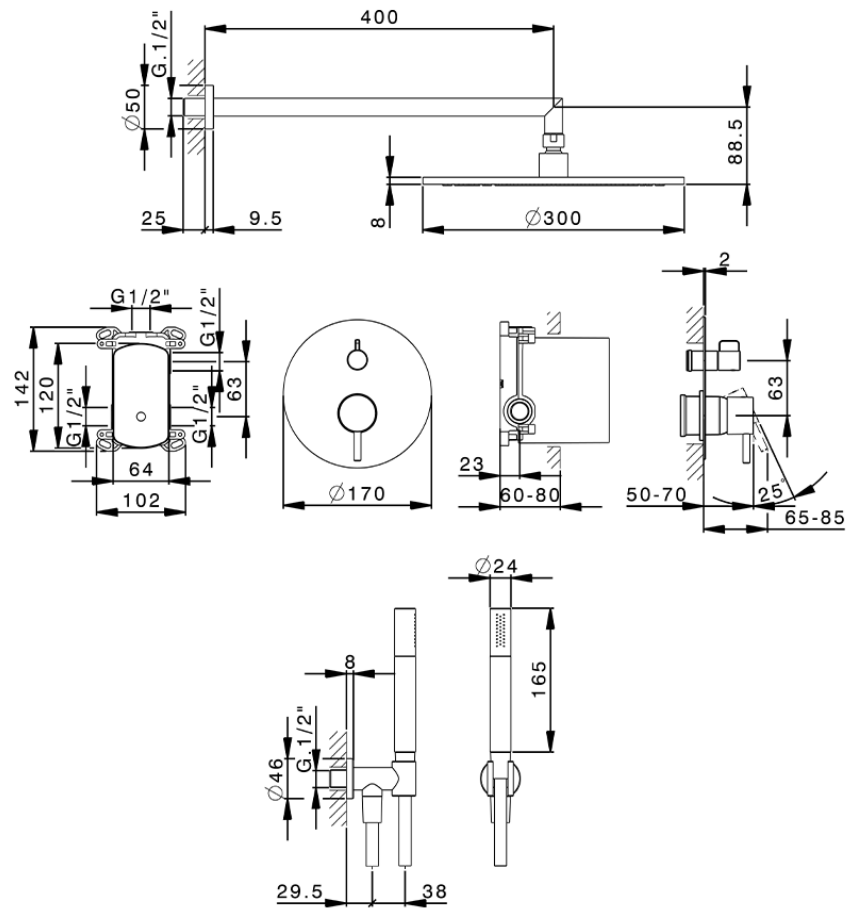

## Single Lever concealed shower set SLIM\_SM0KM030

SM0KM030

<https://en.cisal.it/single-lever-concealed-shower-set-slim-sm0km030>

2026-04-06