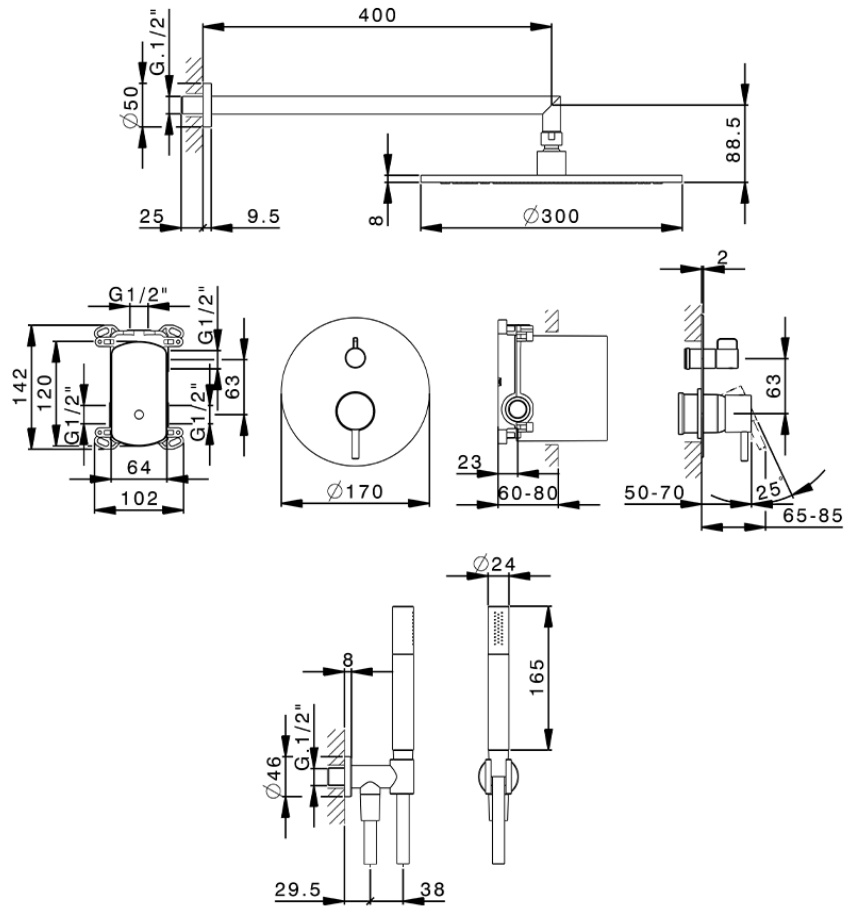

## Single Lever concealed shower set SLIM\_SM0KM030

SM0KM030

<https://en.cisal.it/single-lever-concealed-shower-set-slim-sm0km030>

2026-05-17