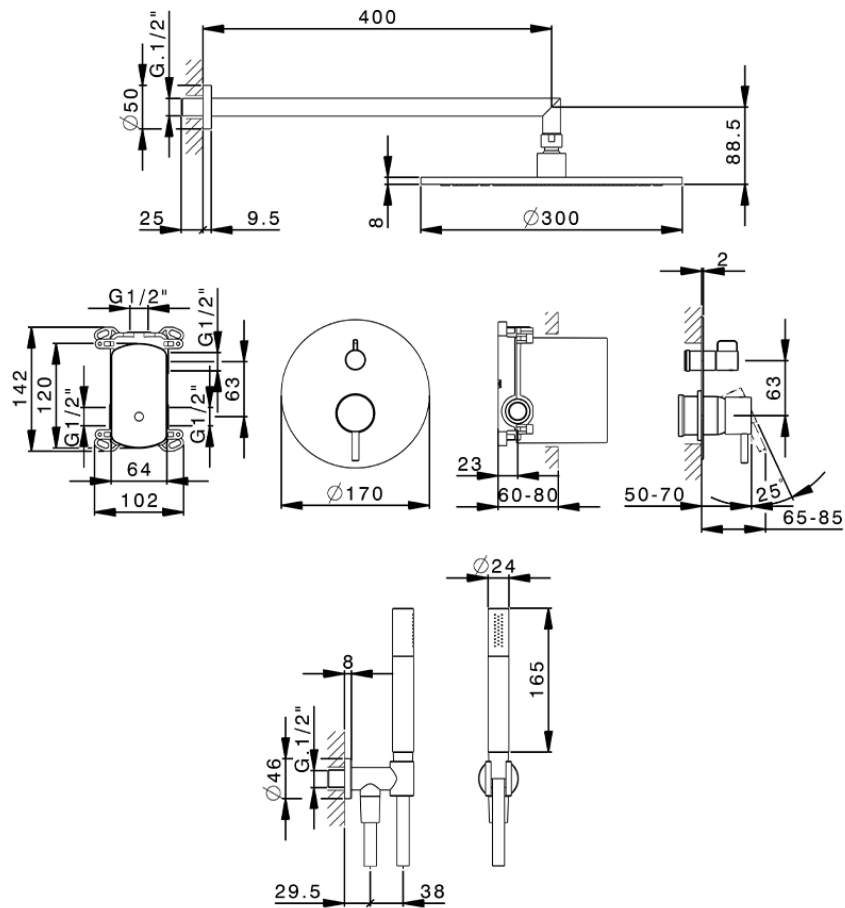

## Single Lever concealed shower set SLIM\_SM0KM030

SM0KM030

<https://en.cisal.it/single-lever-concealed-shower-set-slim-sm0km030>

2026-06-26