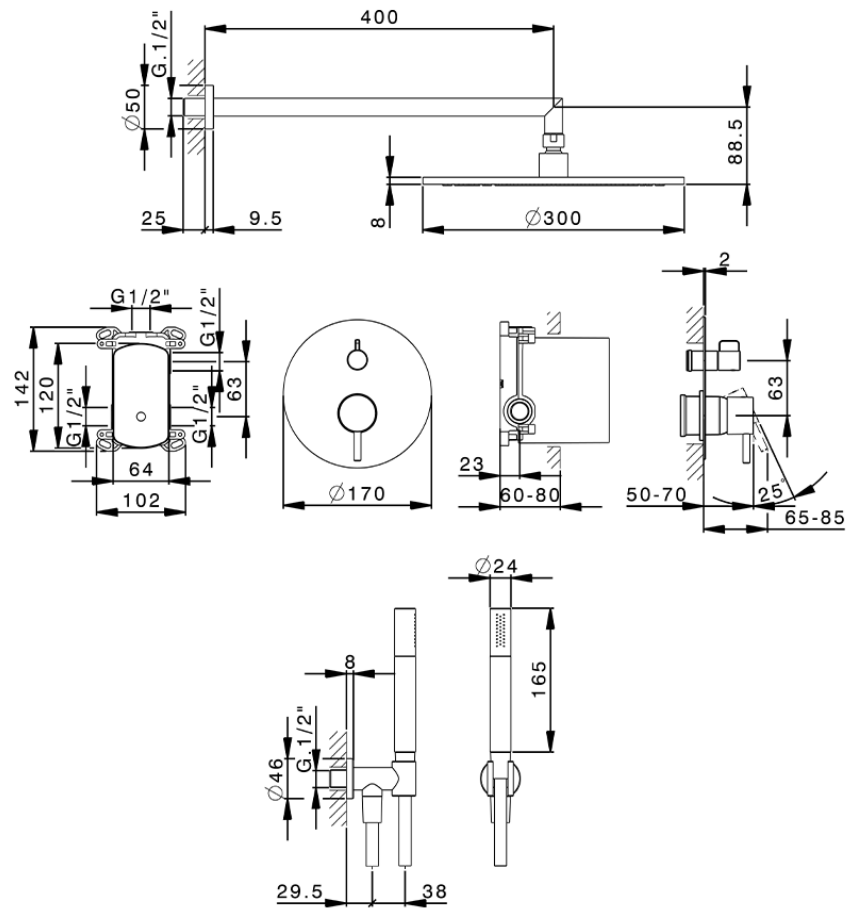

Single Lever concealed shower set SLIM_SM0KM030

SM0KM030

<https://en.cisal.it/single-lever-concealed-shower-set-slim-sm0km030>

2026-04-26