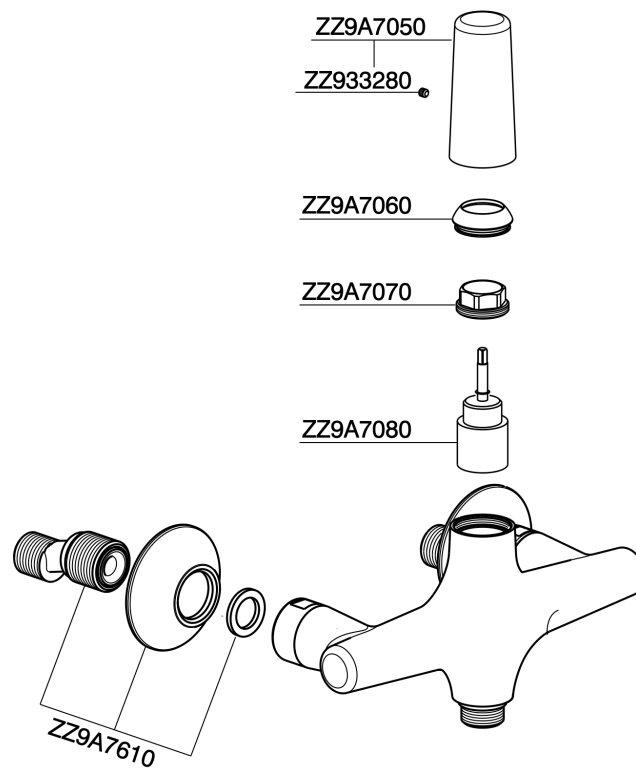

Single lever shower mixer VITA_VI000444

VI000444

<https://en.cisal.it/single-lever-shower-mixer-vita-vi000444>

2026-04-24