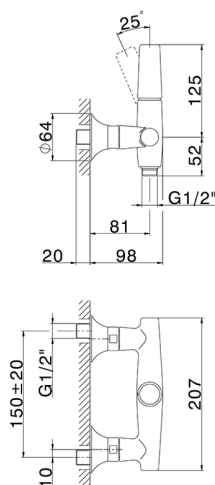

Single lever shower mixer VITA_VI000444

MODEL **VI000444**

Single lever shower mixer, without shower set, 1/2" M flexible connection

AVAILABLE FINISHINGS

-  **21** 21 Chrome
-  **2Q** 2Q Black Titanium
-  **40** 40 Matt Black
-  **4Q** 4Q Matt White

CHARACTERISTICS

Cartridge Spare Parts **ZZ9A708000**

25mm Joystick single-lever cartridge

Single lever shower mixer VITA_VI000444