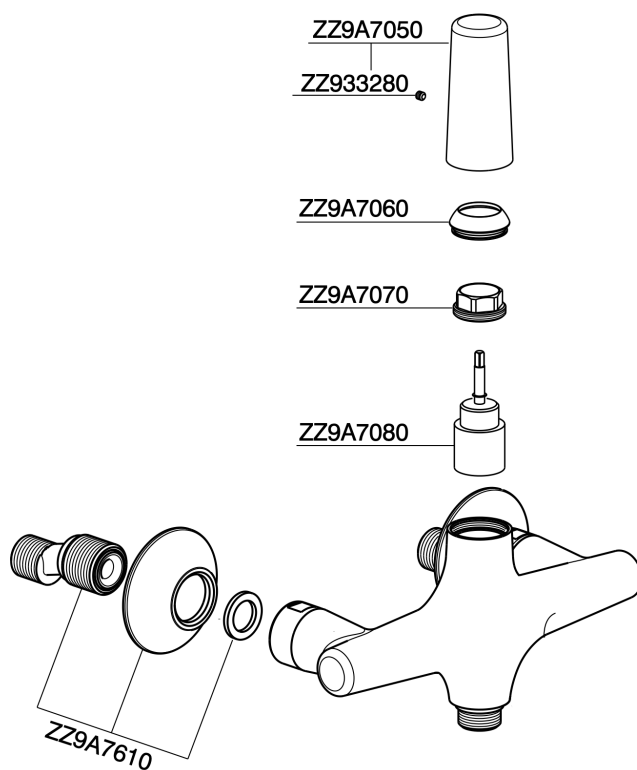

Single lever shower mixer VITA_VI000444

MODEL **VI000444**

Single lever shower mixer, without shower set, 1/2" M flexible connection

AVAILABLE FINISHINGS

-  **21** 21 Chrome
-  **2Q** 2Q Black Titanium
-  **40** 40 Matt Black
-  **4Q** 4Q Matt White

CHARACTERISTICS

Cartridge Spare Parts **ZZ9A708000**

25mm Joystick single-lever cartridge

Single lever shower mixer VITA_VI000444

VI000444

<https://en.cisal.it/single-lever-shower-mixer-vita-vi000444>

2026-06-05