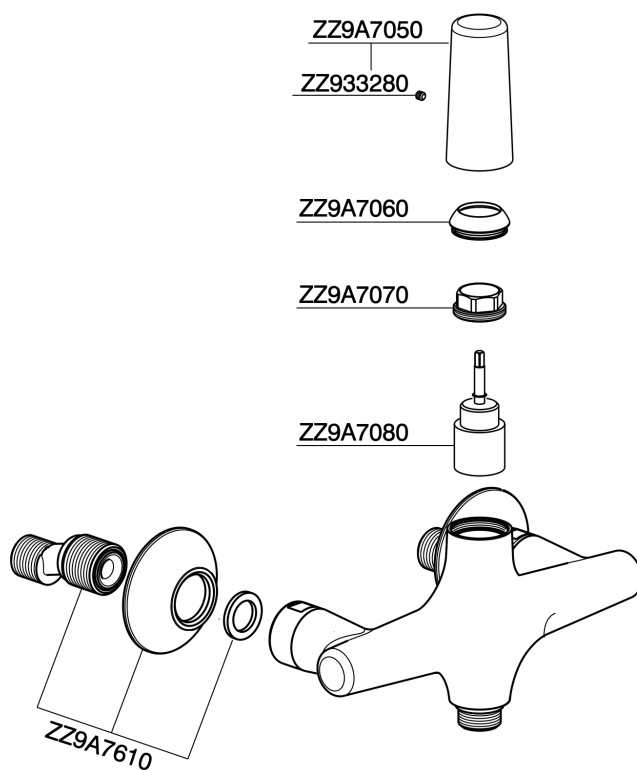

Single lever shower mixer VITA_VI000444

MODEL **VI000444**

Single lever shower mixer, without shower set, 1/2" M flexible connection

AVAILABLE FINISHINGS

-  **21** 21 Chrome
-  **2Q** 2Q Black Titanium
-  **40** 40 Matt Black
-  **4Q** 4Q Matt White

CHARACTERISTICS

Cartridge Spare Parts **ZZ9A708000**

25mm Joystick single-lever cartridge

Single lever shower mixer VITA_VI000444

VI000444

<https://en.cisal.it/single-lever-shower-mixer-vita-vi000444>

2026-04-24