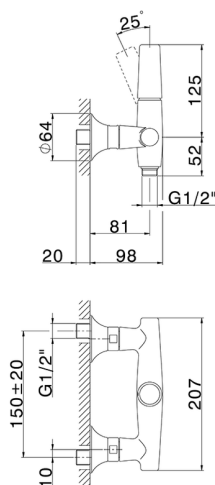

Single lever shower mixer VITA_VI000444

MODEL **VI000444**

Single lever shower mixer, without shower set, 1/2" M flexible connection

AVAILABLE FINISHINGS

-  **21** 21 Chrome
-  **2Q** 2Q Black Titanium
-  **40** 40 Matt Black
-  **4Q** 4Q Matt White

CHARACTERISTICS

Cartridge Spare Parts **ZZ9A708000**

25mm Joystick single-lever cartridge

Single lever shower mixer VITA_VI000444

VI000444

<https://en.cisal.it/single-lever-shower-mixer-vita-vi000444>

2026-06-05