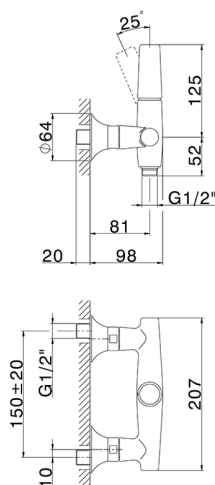

Single lever shower mixer VITA_VI000444

MODEL **VI000444**

Single lever shower mixer, without shower set, 1/2" M flexible connection

AVAILABLE FINISHINGS

-  **21** 21 Chrome
-  **2Q** 2Q Black Titanium
-  **40** 40 Matt Black
-  **4Q** 4Q Matt White

CHARACTERISTICS

Cartridge Spare Parts **ZZ9A708000**

25mm Joystick single-lever cartridge

Single lever shower mixer VITA_VI000444

VI000444

<https://en.cisal.it/single-lever-shower-mixer-vita-vi000444>

2026-04-24