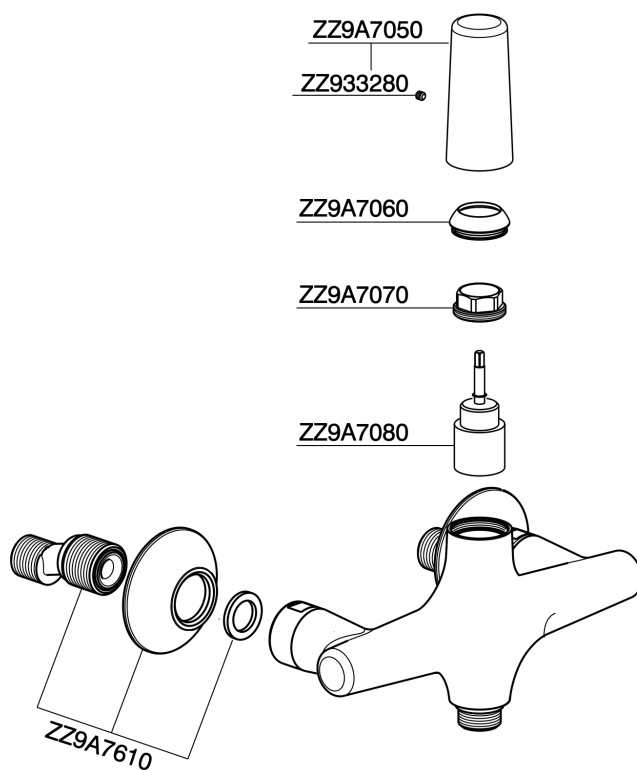

Single lever shower mixer VITA_VI000444

VI000444

<https://en.cisal.it/single-lever-shower-mixer-vita-vi000444>

2026-04-04