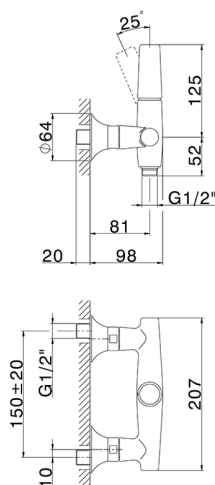

Single lever shower mixer VITA_VI000444

MODEL **VI000444**

Single lever shower mixer, without shower set, 1/2" M flexible connection

AVAILABLE FINISHINGS

-  **21** 21 Chrome
-  **2Q** 2Q Black Titanium
-  **40** 40 Matt Black
-  **4Q** 4Q Matt White

CHARACTERISTICS

Cartridge Spare Parts **ZZ9A708000**

25mm Joystick single-lever cartridge

Single lever shower mixer VITA_VI000444

VI000444

<https://en.cisal.it/single-lever-shower-mixer-vita-vi000444>

2026-06-13