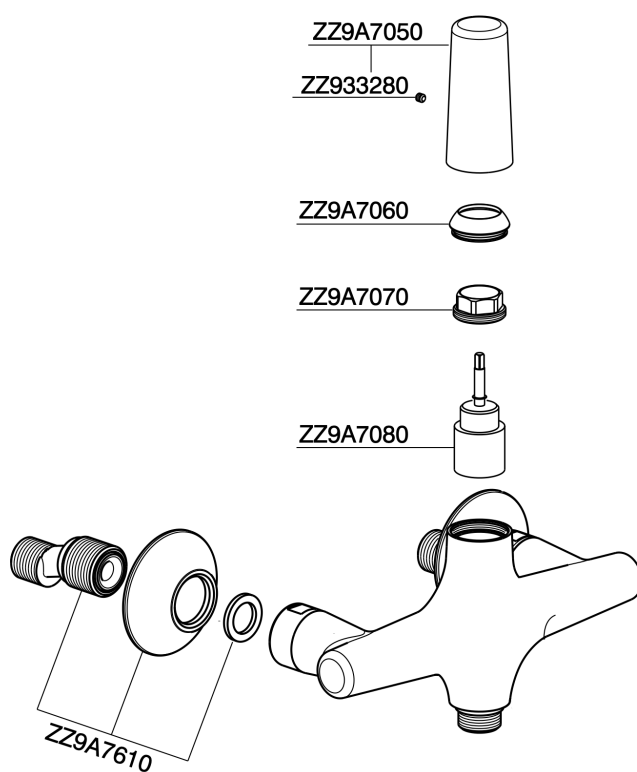

Single lever shower mixer VITA_VI000444

MODEL **VI000444**

Single lever shower mixer, without shower set, 1/2" M flexible connection

AVAILABLE FINISHINGS

-  **21** 21 Chrome
-  **2Q** 2Q Black Titanium
-  **40** 40 Matt Black
-  **4Q** 4Q Matt White

CHARACTERISTICS

Cartridge Spare Parts **ZZ9A708000**

25mm Joystick single-lever cartridge

Single lever shower mixer VITA_VI000444

VI000444

<https://en.cisal.it/single-lever-shower-mixer-vita-vi000444>

2026-06-13