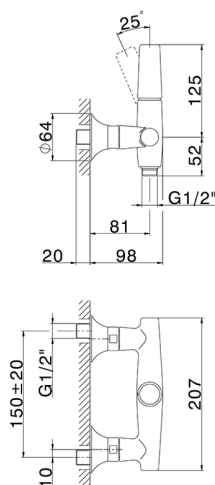

## Single lever shower mixer VITA\_VI000444

MODEL **VI000444**

Single lever shower mixer, without shower set, 1/2" M flexible connection

### CHARACTERISTICS

Cartridge Spare Parts **ZZ9A708000**

**25mm Joystick single-lever cartridge**