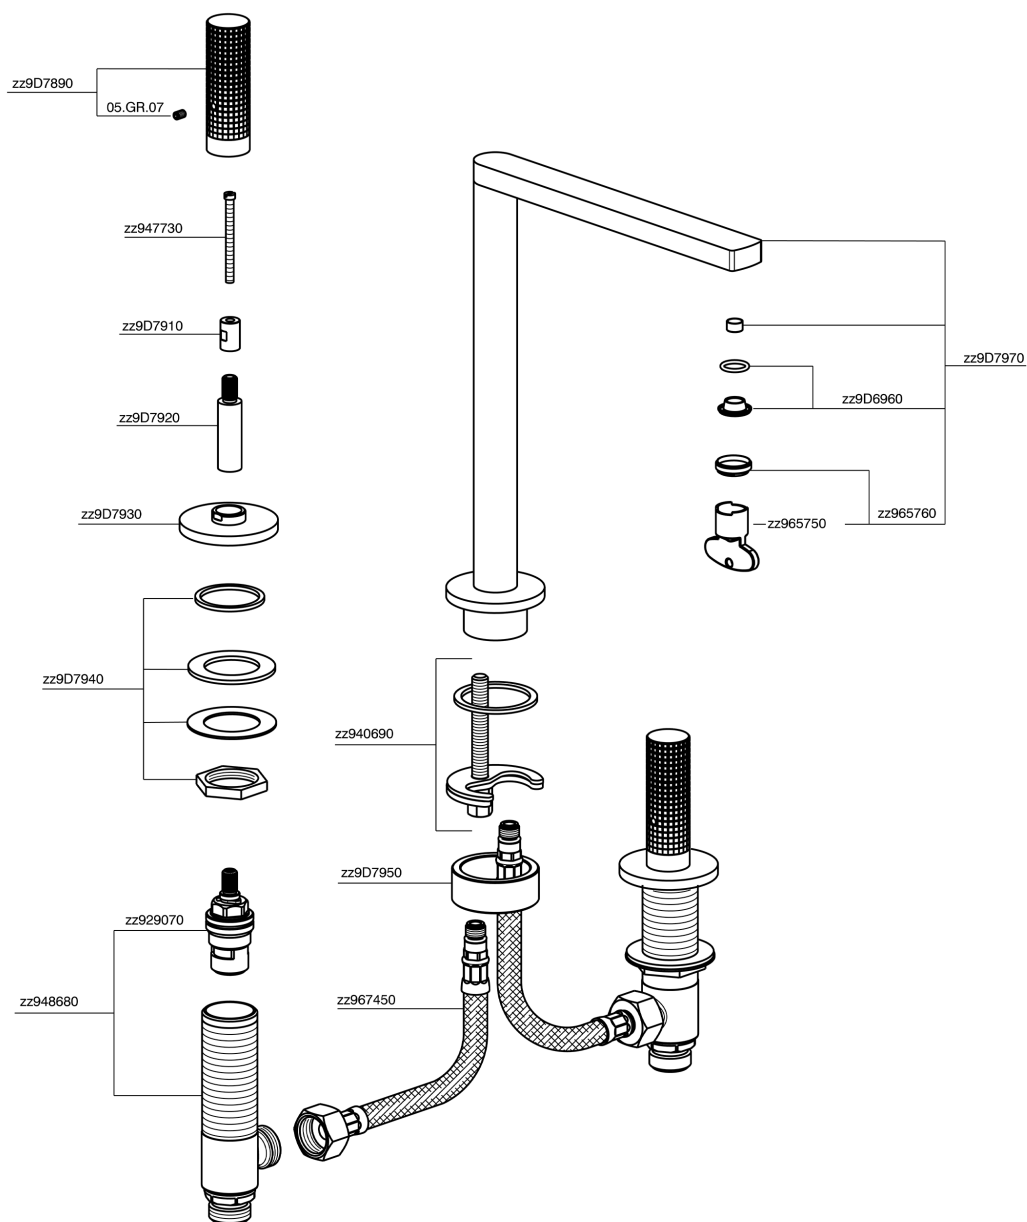

3 hole washbasin mixer NUANCE X32_X2001040

MODEL **X2001040**

3 hole washbasin mixer, without automatic pop up waste, Inox AISI 316L

AVAILABLE FINISHINGS

-  **D1** D1 Brushed Inox
-  **5H** 5H Dark Brass Brushed
-  **5L** 5L Brushed Black Titanium
-  **5N** 5N Brushed Rose Gold

CHARACTERISTICS

3 hole washbasin mixer NUANCE X32_X2001040

X2001040

<https://en.cisal.it/3-hole-washbasin-mixer-nuance-x32-x2001040>

2026-04-30