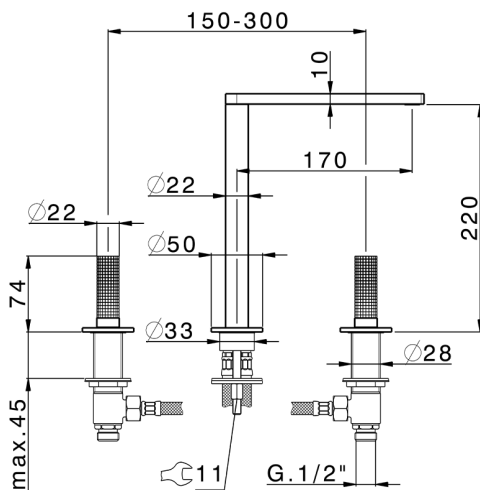

3 hole washbasin mixer NUANCE X32_X2001040

MODEL **X2001040**

3 hole washbasin mixer, without automatic pop up waste, Inox AISI 316L

AVAILABLE FINISHINGS

-  **D1** D1 Brushed Inox
-  **5H** 5H Dark Brass Brushed
-  **5L** 5L Brushed Black Titanium
-  **5N** 5N Brushed Rose Gold

CHARACTERISTICS

3 hole washbasin mixer NUANCE X32_X2001040

X2001040

<https://en.cisal.it/3-hole-washbasin-mixer-nuance-x32-x2001040>

2026-04-30