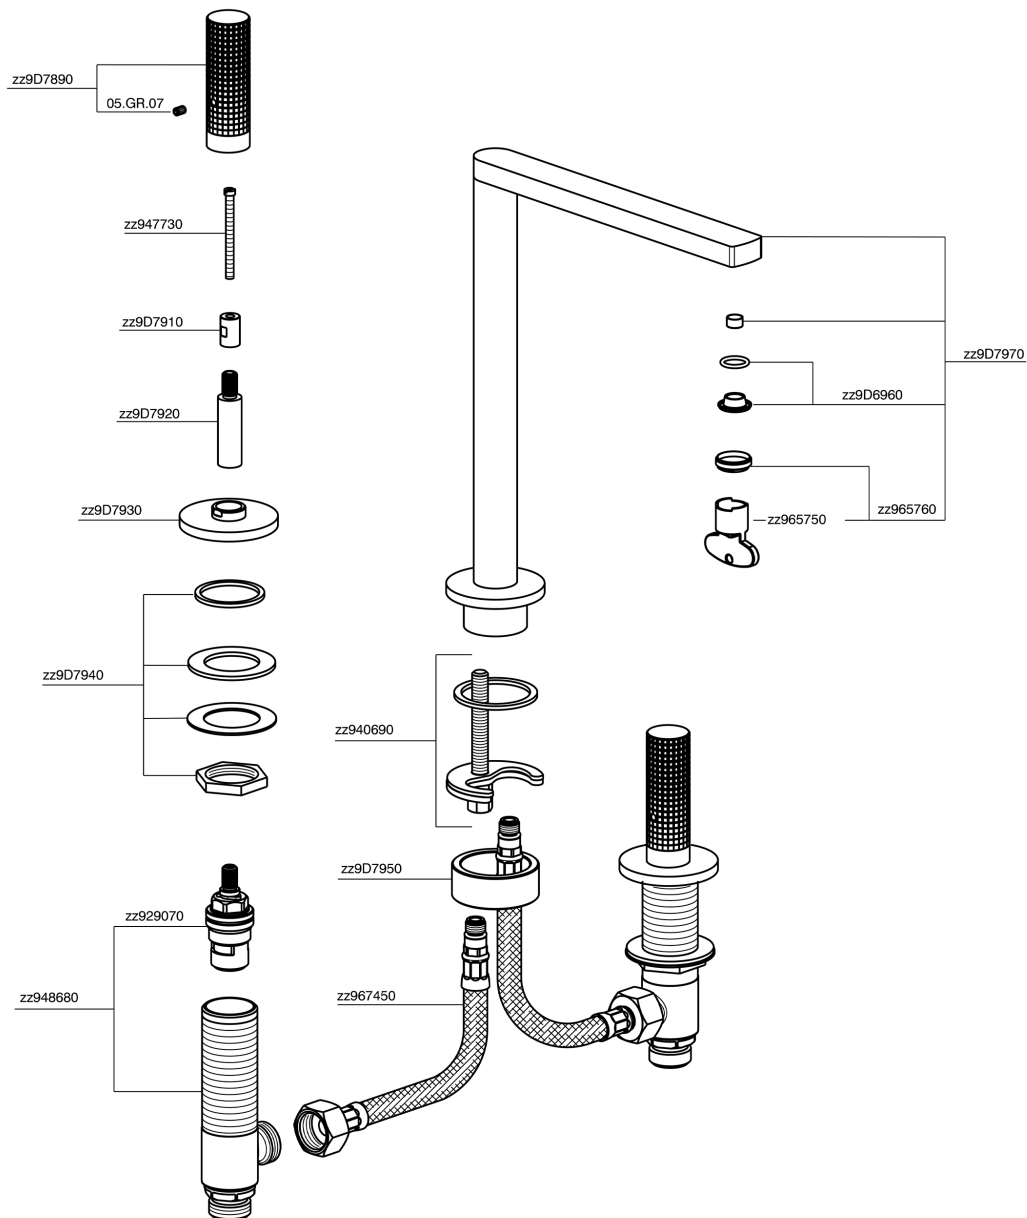

## 3 hole washbasin mixer NUANCE X32\_X2001040

X2001040

<https://en.cisal.it/3-hole-washbasin-mixer-nuance-x32-x2001040>

2026-04-08