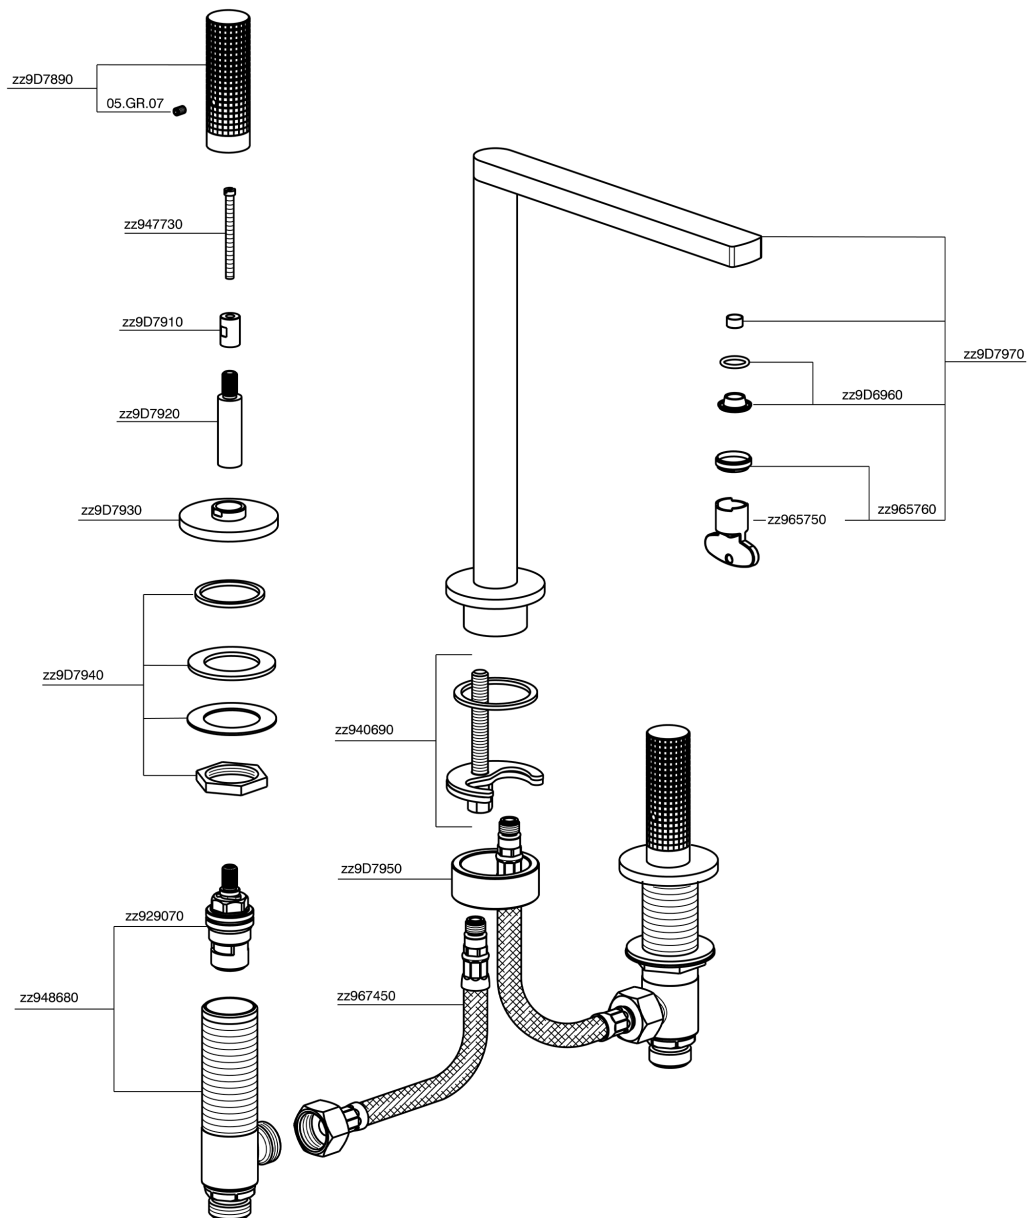

3 hole washbasin mixer NUANCE X32_X2001040

X2001040

<https://en.cisal.it/3-hole-washbasin-mixer-nuance-x32-x2001040>

2026-05-20