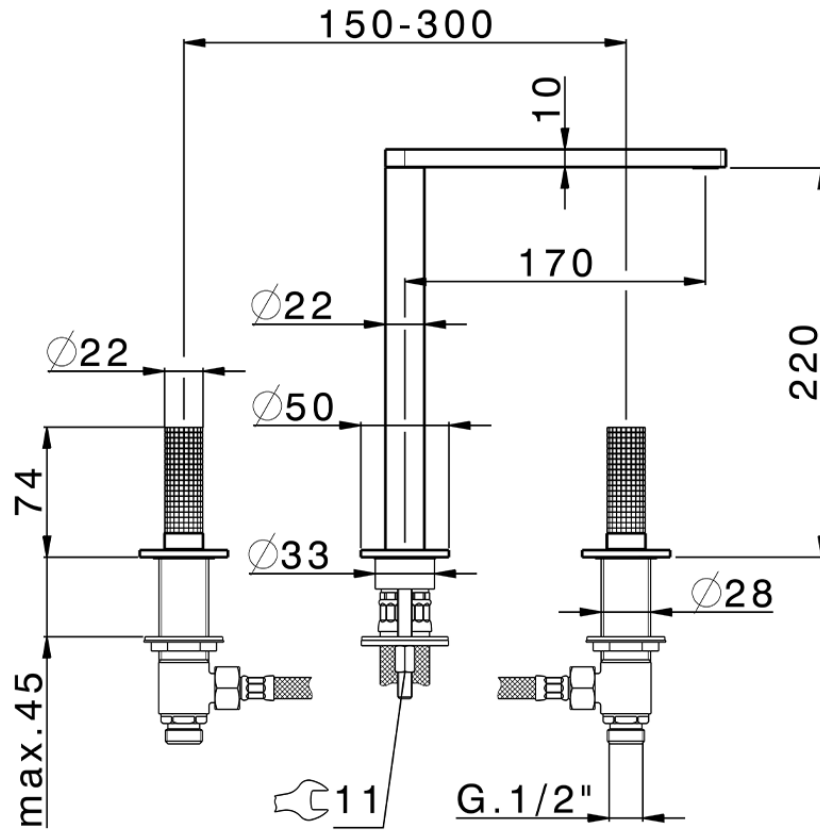

3 hole washbasin mixer NUANCE X32_X2001040

X2001040

<https://en.cisal.it/3-hole-washbasin-mixer-nuance-x32-x2001040>

2026-04-29