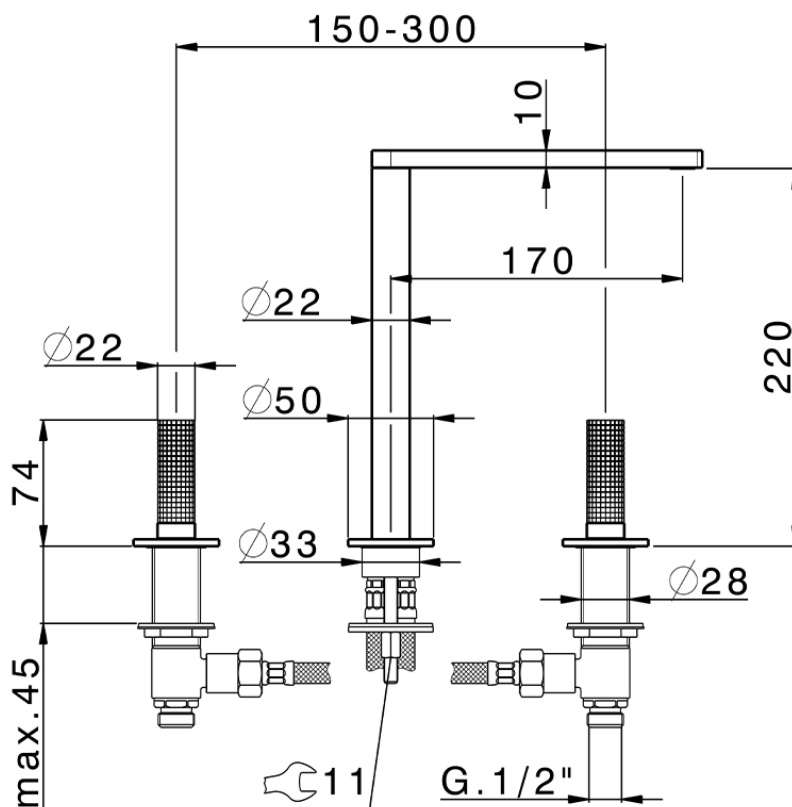

## 3 hole washbasin mixer NUANCE X32\_X2001040

X2001040

<https://en.cisal.it/3-hole-washbasin-mixer-nuance-x32-x2001040>

2026-06-13