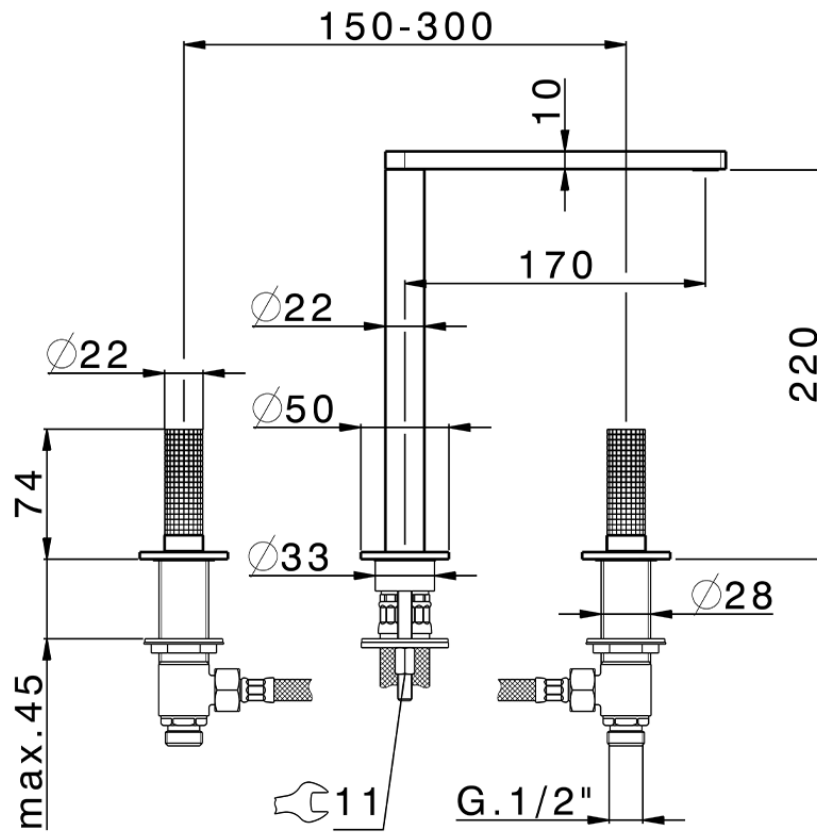

3 hole washbasin mixer NUANCE X32_X2001040

X2001040

<https://en.cisal.it/3-hole-washbasin-mixer-nuance-x32-x2001040>

2026-04-08