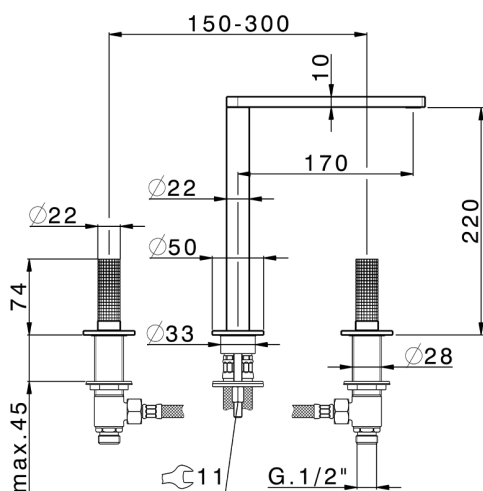

3 hole washbasin mixer NUANCE X32_X2001040

MODEL **X2001040**

3 hole washbasin mixer, without automatic pop up waste, Inox AISI 316L

AVAILABLE FINISHINGS

-  **D1** D1 Brushed Inox
-  **5H** 5H Dark Brass Brushed
-  **5L** 5L Brushed Black Titanium
-  **5N** 5N Brushed Rose Gold

CHARACTERISTICS

3 hole washbasin mixer NUANCE X32_X2001040

X2001040

<https://en.cisal.it/3-hole-washbasin-mixer-nuance-x32-x2001040>

2026-05-20