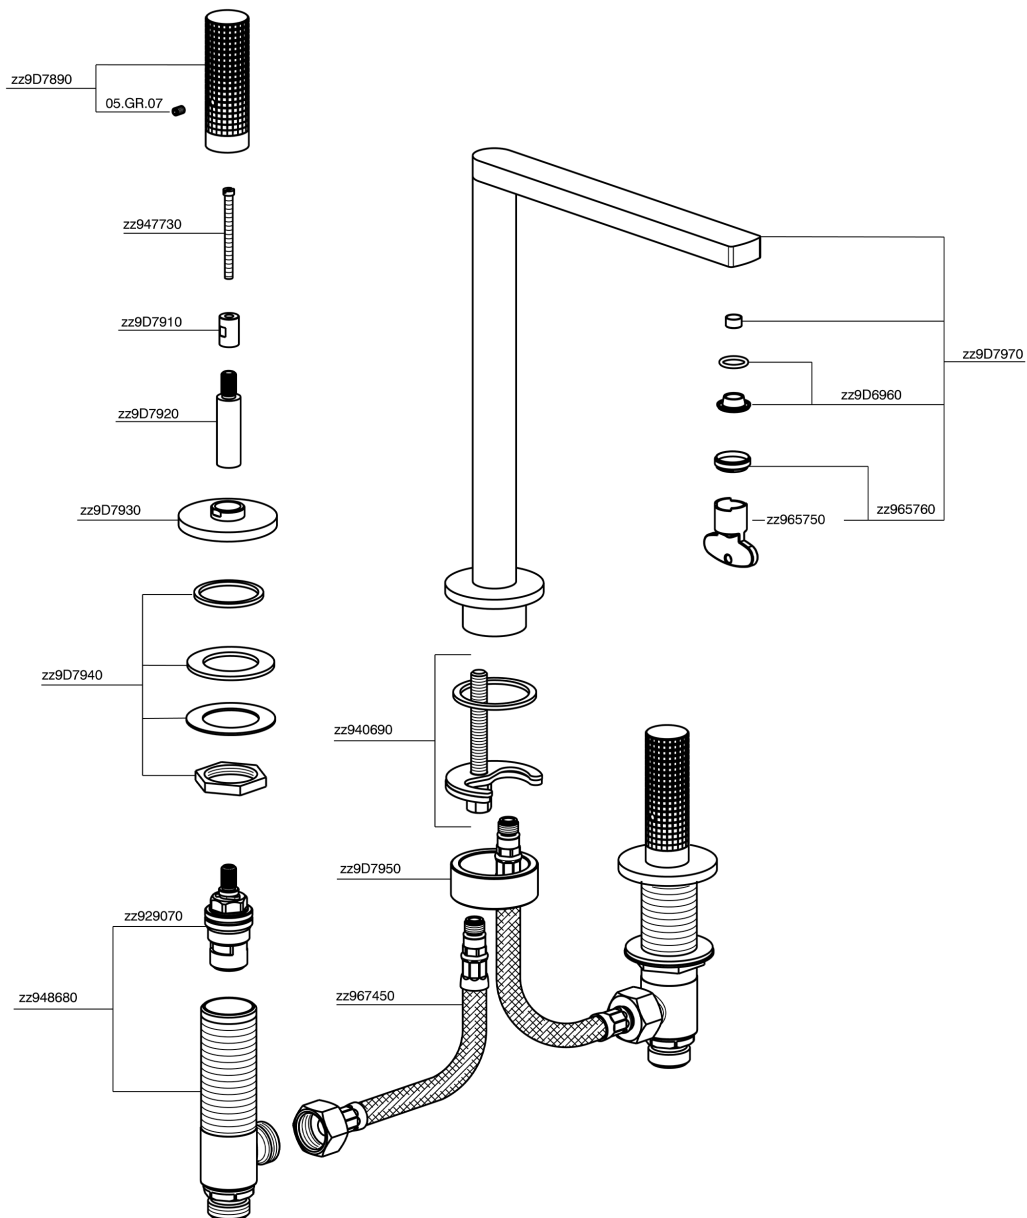

3 hole washbasin mixer NUANCE X32_X2001040

MODEL **X2001040**

3 hole washbasin mixer, without automatic pop up waste, Inox AISI 316L

AVAILABLE FINISHINGS

-  **D1** D1 Brushed Inox
-  **5H** 5H Dark Brass Brushed
-  **5L** 5L Brushed Black Titanium
-  **5N** 5N Brushed Rose Gold

CHARACTERISTICS

3 hole washbasin mixer NUANCE X32_X2001040

X2001040

<https://en.cisal.it/3-hole-washbasin-mixer-nuance-x32-x2001040>

2026-04-30