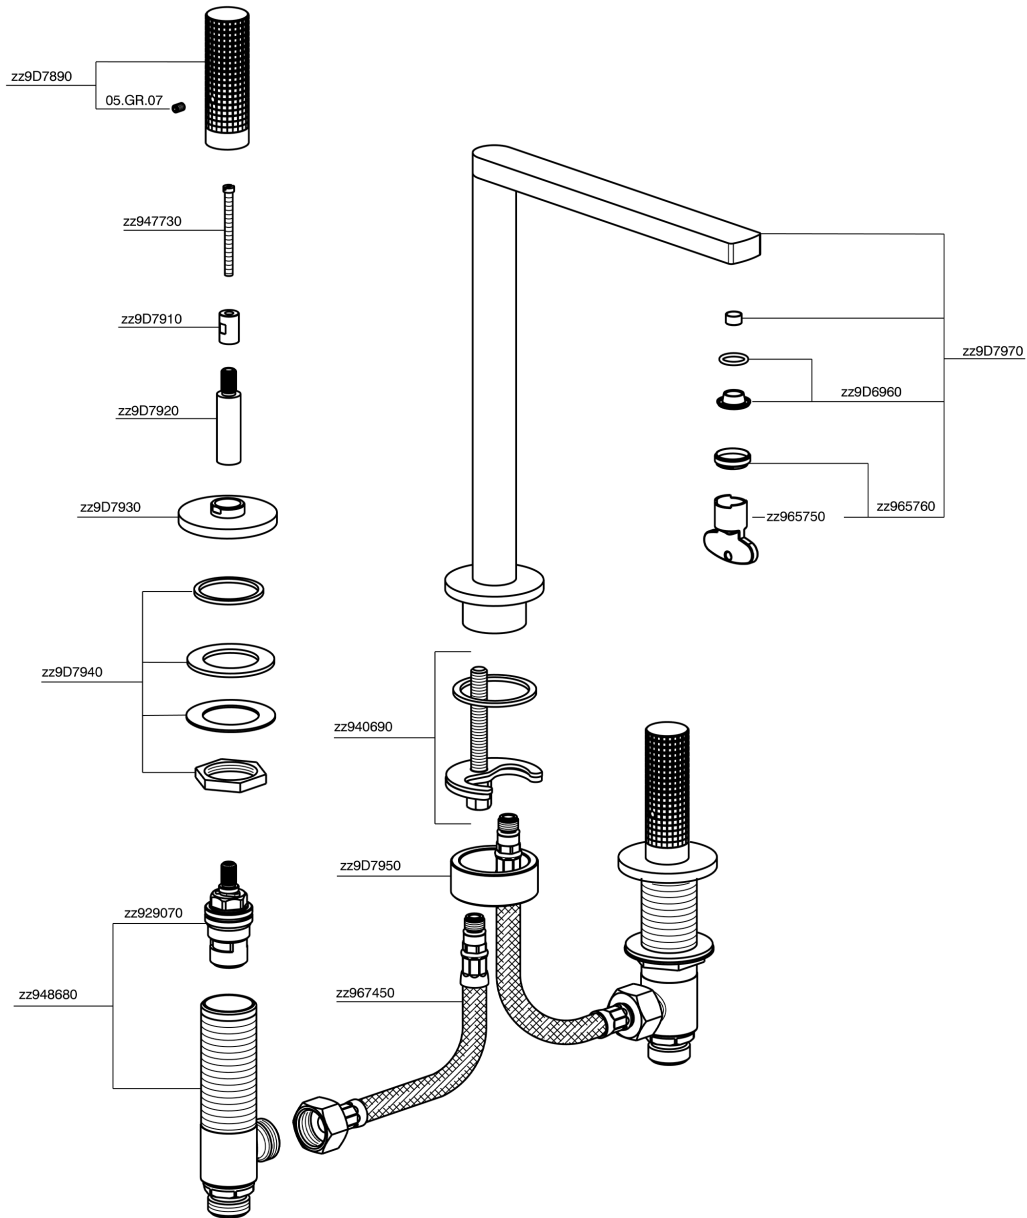

3 hole washbasin mixer NUANCE X32_X2001040

MODEL **X2001040**

3 hole washbasin mixer, without automatic pop up waste, Inox AISI 316L

AVAILABLE FINISHINGS

-  **D1** D1 Brushed Inox
-  **5H** 5H Dark Brass Brushed
-  **5L** 5L Brushed Black Titanium
-  **5N** 5N Brushed Rose Gold

CHARACTERISTICS

3 hole washbasin mixer NUANCE X32_X2001040

X2001040

<https://en.cisal.it/3-hole-washbasin-mixer-nuance-x32-x2001040>

2026-05-20