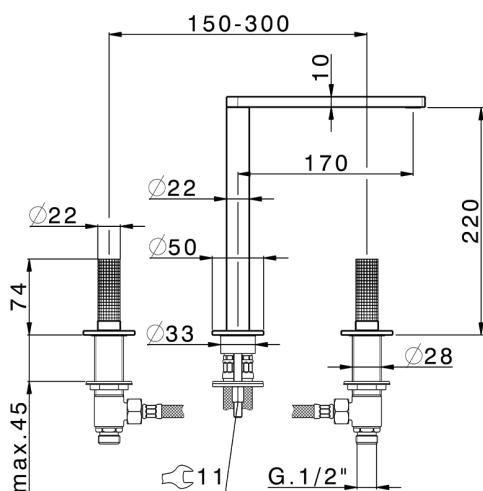

3 hole washbasin mixer NUANCE X32_X2001040

MODEL **X2001040**

3 hole washbasin mixer, without automatic pop up waste, Inox AISI 316L

AVAILABLE FINISHINGS

-  **D1** D1 Brushed Inox
-  **5H** 5H Dark Brass Brushed
-  **5L** 5L Brushed Black Titanium
-  **5N** 5N Brushed Rose Gold

CHARACTERISTICS

3 hole washbasin mixer NUANCE X32_X2001040

X2001040

<https://en.cisal.it/3-hole-washbasin-mixer-nuance-x32-x2001040>

2026-04-30