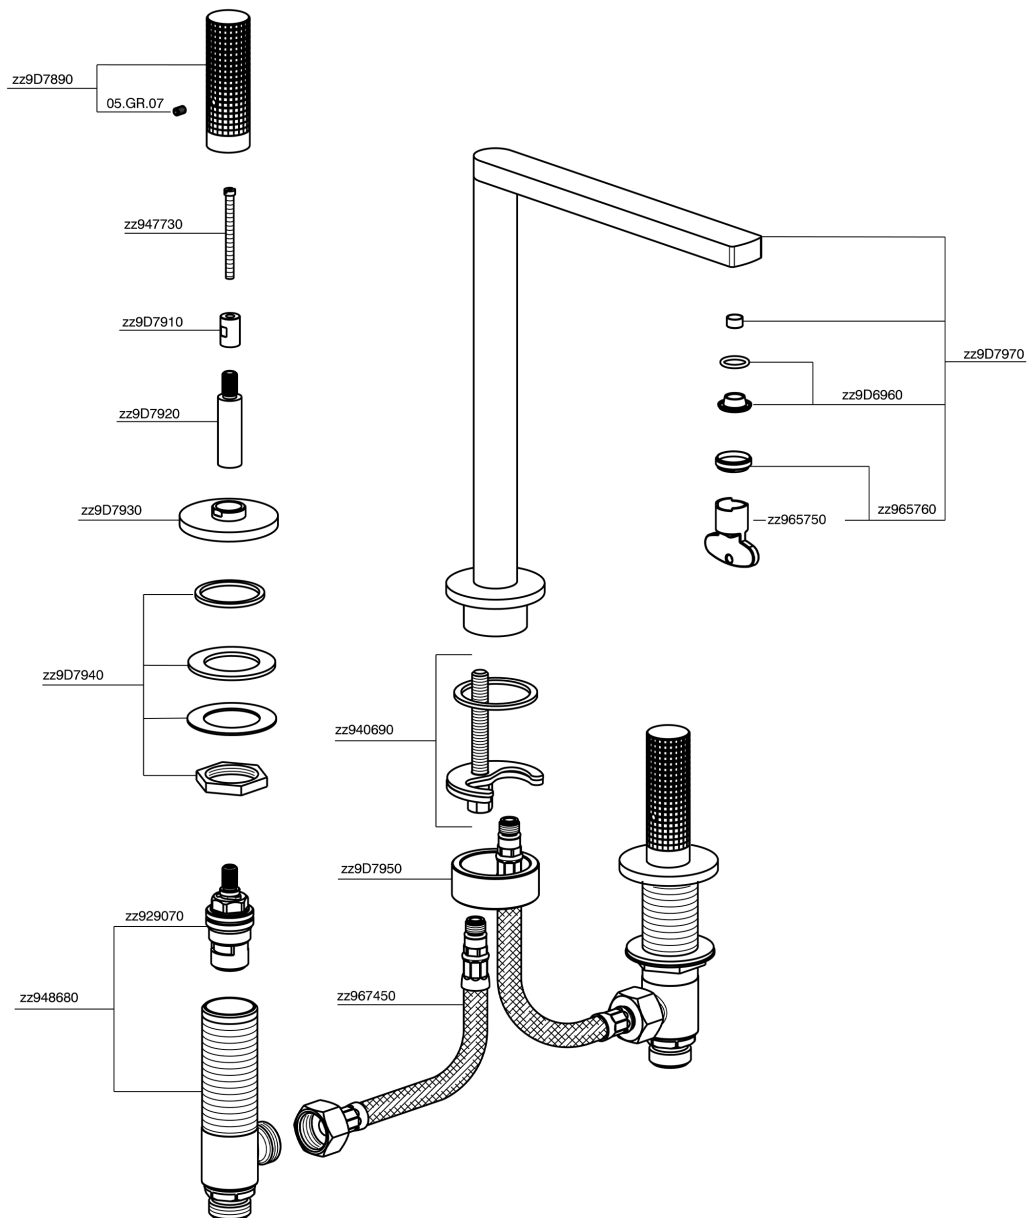

## 3 hole washbasin mixer NUANCE X32\_X2001040

MODEL **X2001040**

3 hole washbasin mixer, without automatic pop up waste, Inox AISI 316L

## 3 hole washbasin mixer NUANCE X32\_X2001040

X2001040

<https://en.cisal.it/3-hole-washbasin-mixer-nuance-x32-x2001040>

2026-04-08