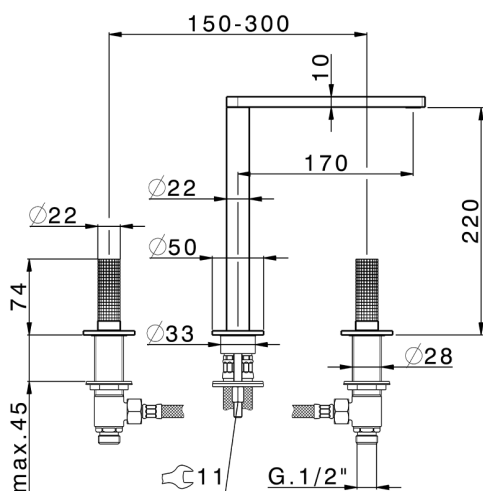

3 hole washbasin mixer NUANCE X32_X2001040

MODEL **X2001040**

3 hole washbasin mixer, without automatic pop up waste, Inox AISI 316L

AVAILABLE FINISHINGS

- **D1** D1 Brushed Inox
- **5H** 5H Dark Brass Brushed
- **5L** 5L Brushed Black Titanium
- **5N** 5N Brushed Rose Gold

CHARACTERISTICS