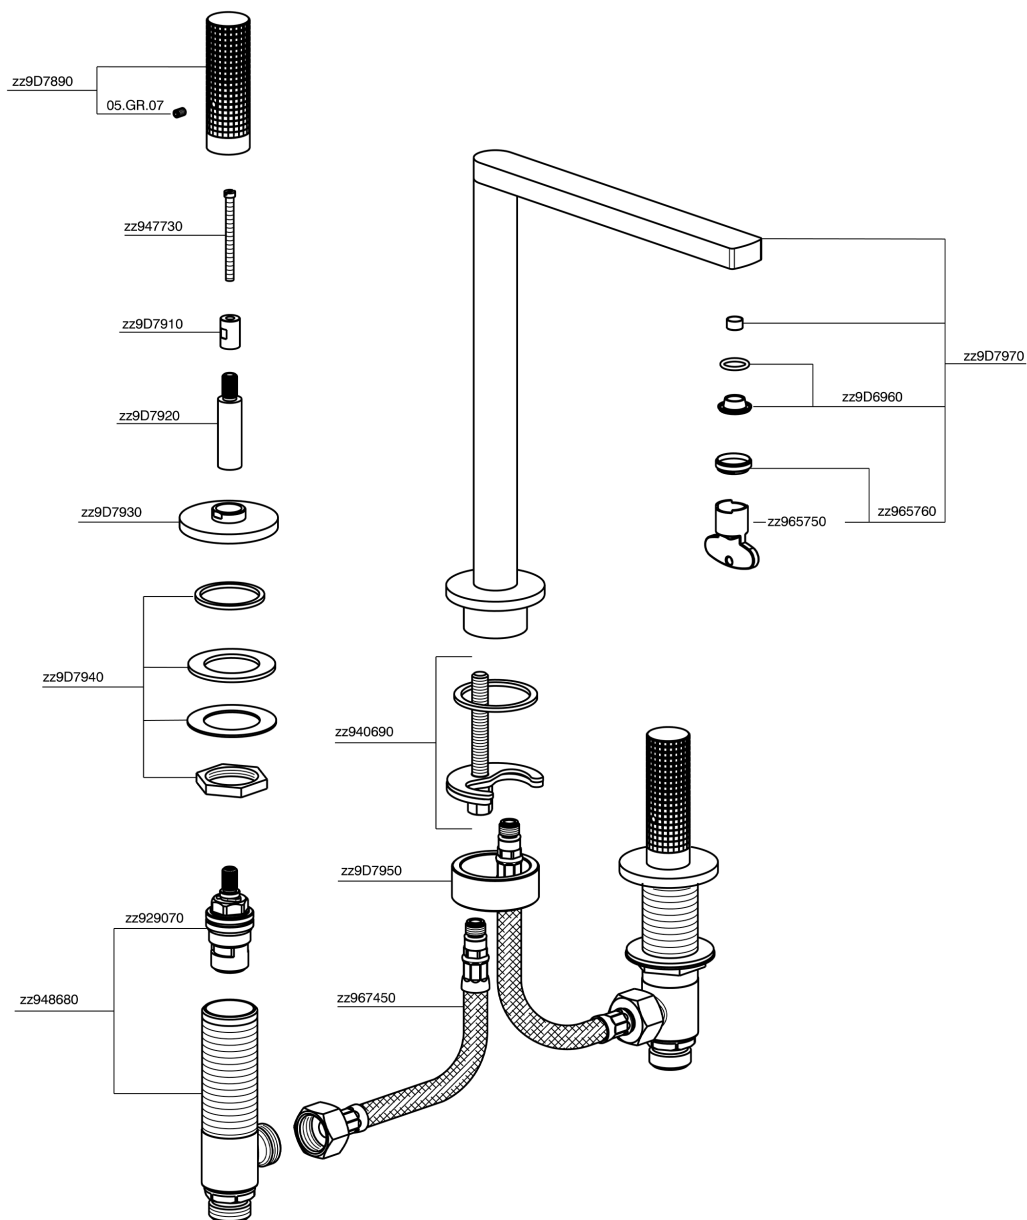

## 3 hole washbasin mixer NUANCE X32\_X2001040

X2001040

<https://en.cisal.it/3-hole-washbasin-mixer-nuance-x32-x2001040>

2026-04-08