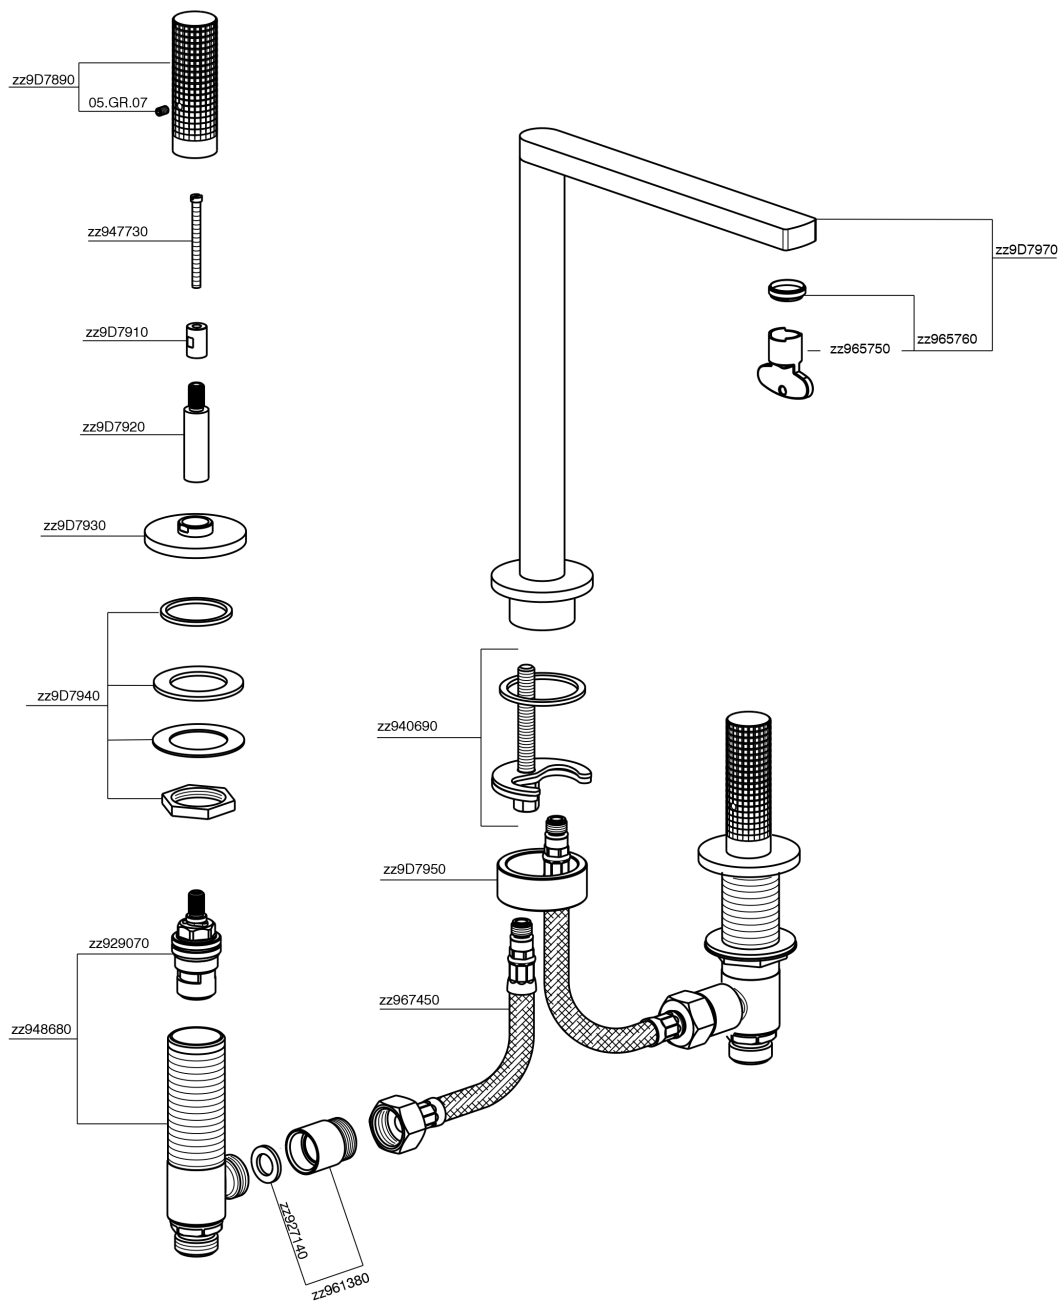

## 3 hole washbasin mixer NUANCE X32\_X2001040

X2001040

<https://en.cisal.it/3-hole-washbasin-mixer-nuance-x32-x2001040>

2026-06-14