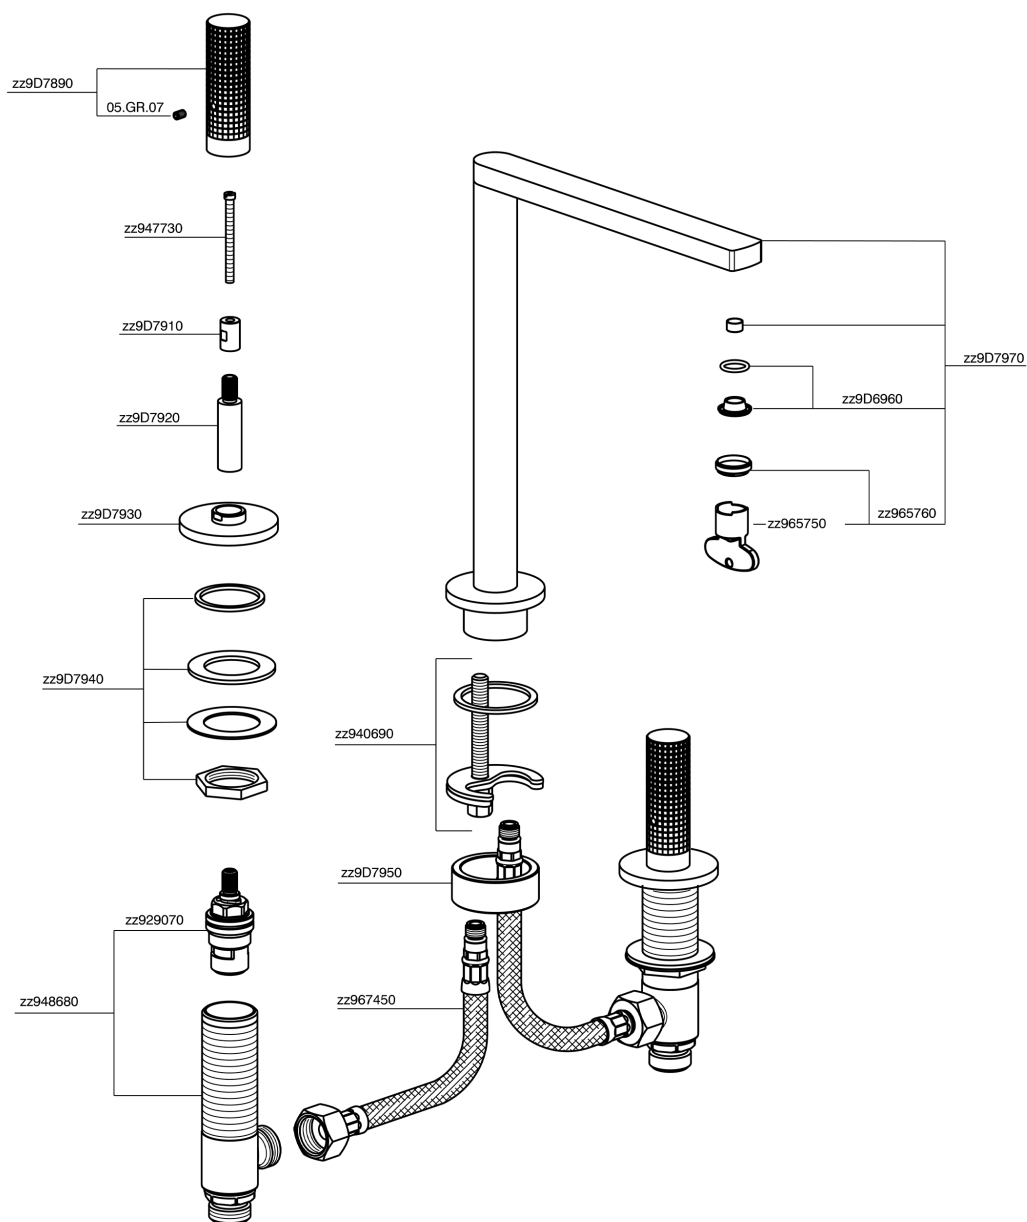

3 hole washbasin mixer NUANCE X32_X2001040

X2001040

<https://en.cisal.it/3-hole-washbasin-mixer-nuance-x32-x2001040>

2026-04-30