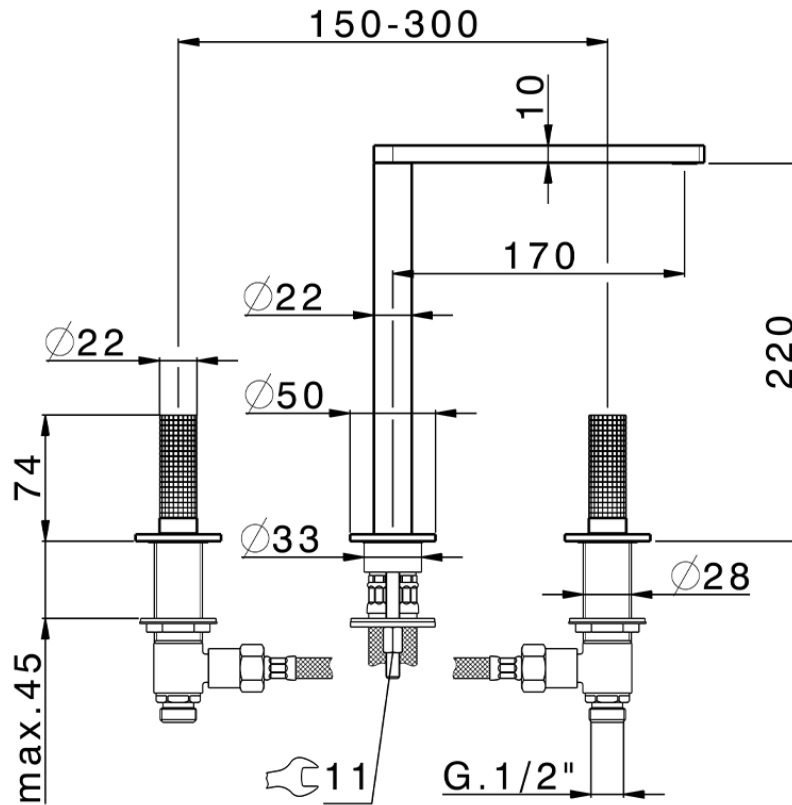

3 hole washbasin mixer NUANCE X32_X2001040

X2001040

<https://en.cisal.it/3-hole-washbasin-mixer-nuance-x32-x2001040>

2026-06-14