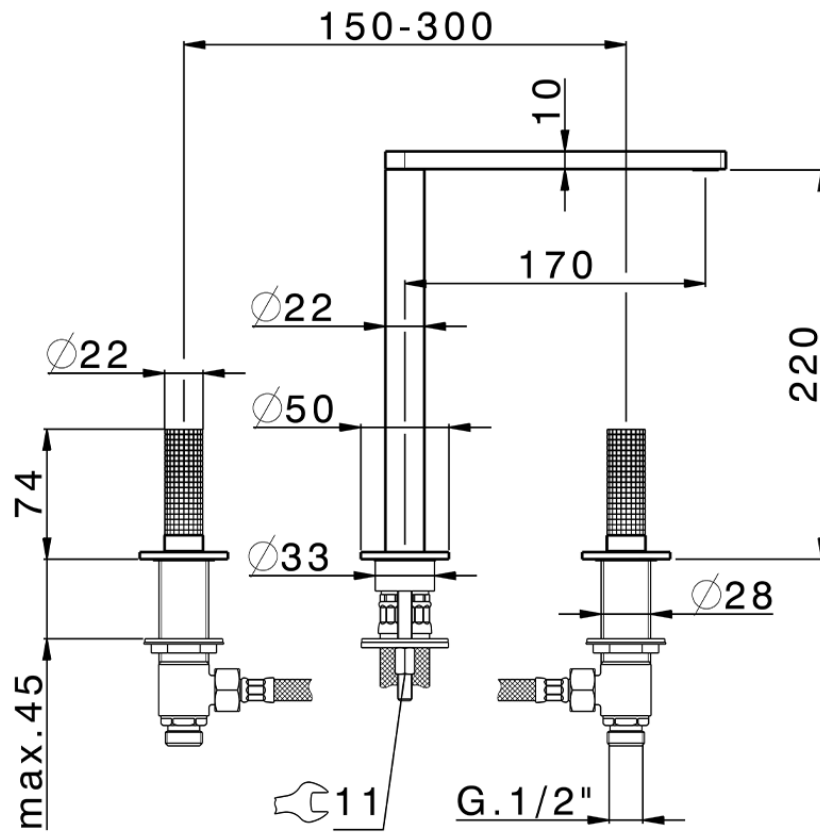

## 3 hole washbasin mixer NUANCE X32\_X2001040

X2001040

<https://en.cisal.it/3-hole-washbasin-mixer-nuance-x32-x2001040>

2026-04-30