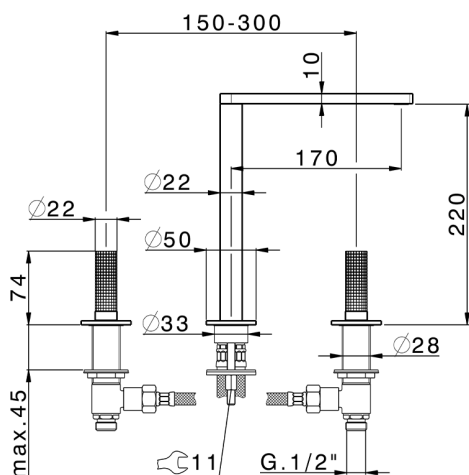

3 hole washbasin mixer NUANCE X32_X2001040

MODEL **X2001040**

3 hole washbasin mixer, without automatic pop up waste, Inox AISI 316L

AVAILABLE FINISHINGS

-  **D1** D1 Brushed Inox
-  **5H** 5H Dark Brass Brushed
-  **5L** 5L Brushed Black Titanium
-  **5N** 5N Brushed Rose Gold

CHARACTERISTICS

3 hole washbasin mixer NUANCE X32_X2001040

X2001040

<https://en.cisal.it/3-hole-washbasin-mixer-nuance-x32-x2001040>

2026-06-14