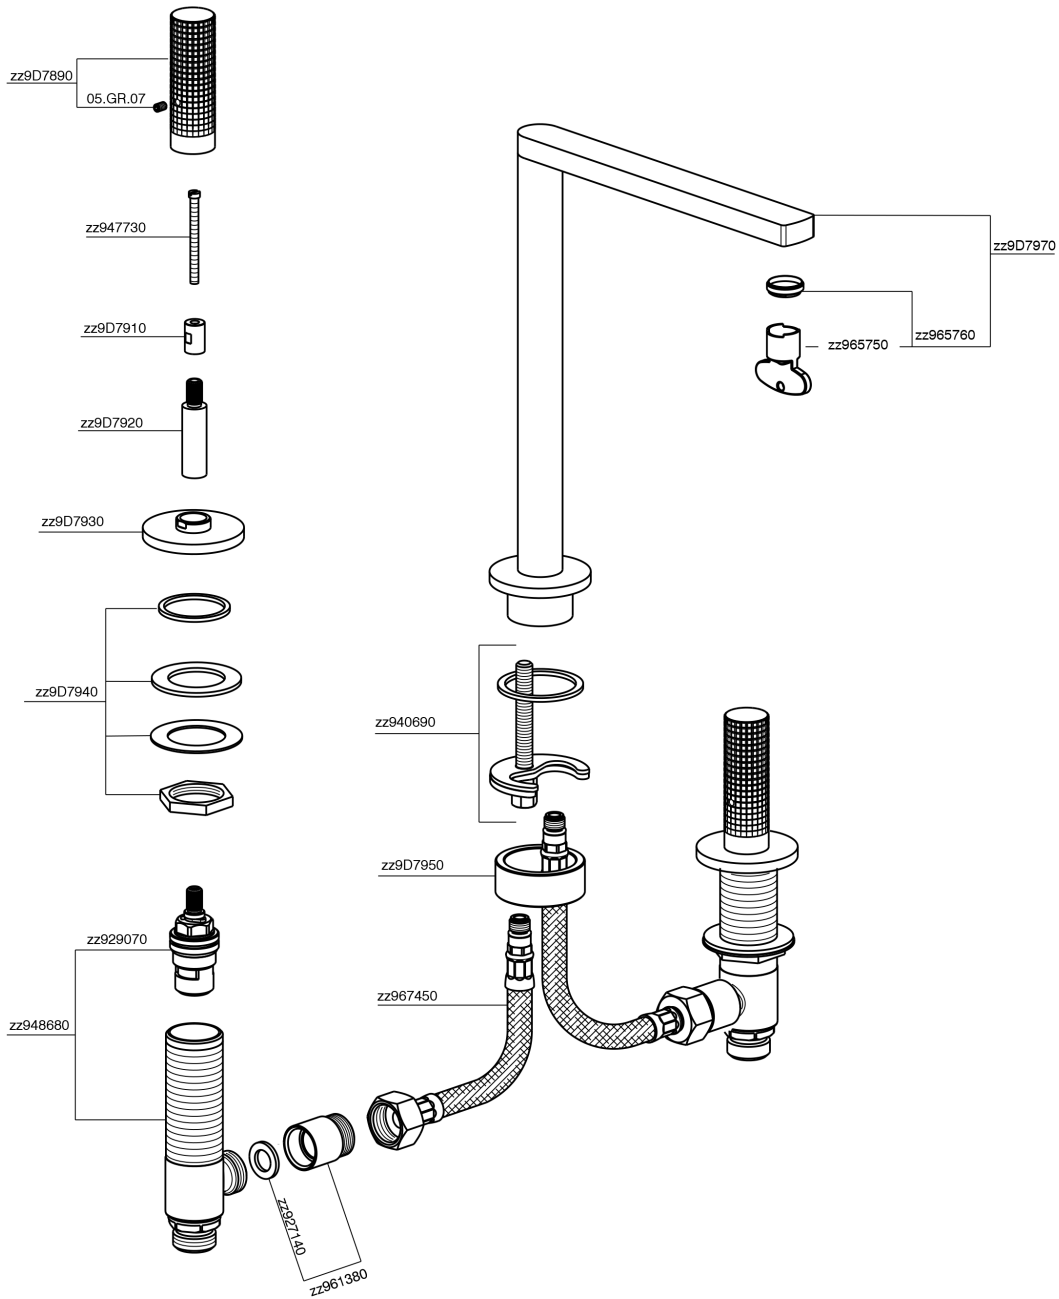

3 hole washbasin mixer NUANCE X32_X2001040

MODEL **X2001040**

3 hole washbasin mixer, without automatic pop up waste, Inox AISI 316L

AVAILABLE FINISHINGS

-  **D1** D1 Brushed Inox
-  **5H** 5H Dark Brass Brushed
-  **5L** 5L Brushed Black Titanium
-  **5N** 5N Brushed Rose Gold

CHARACTERISTICS

3 hole washbasin mixer NUANCE X32_X2001040

X2001040

<https://en.cisal.it/3-hole-washbasin-mixer-nuance-x32-x2001040>

2026-06-14