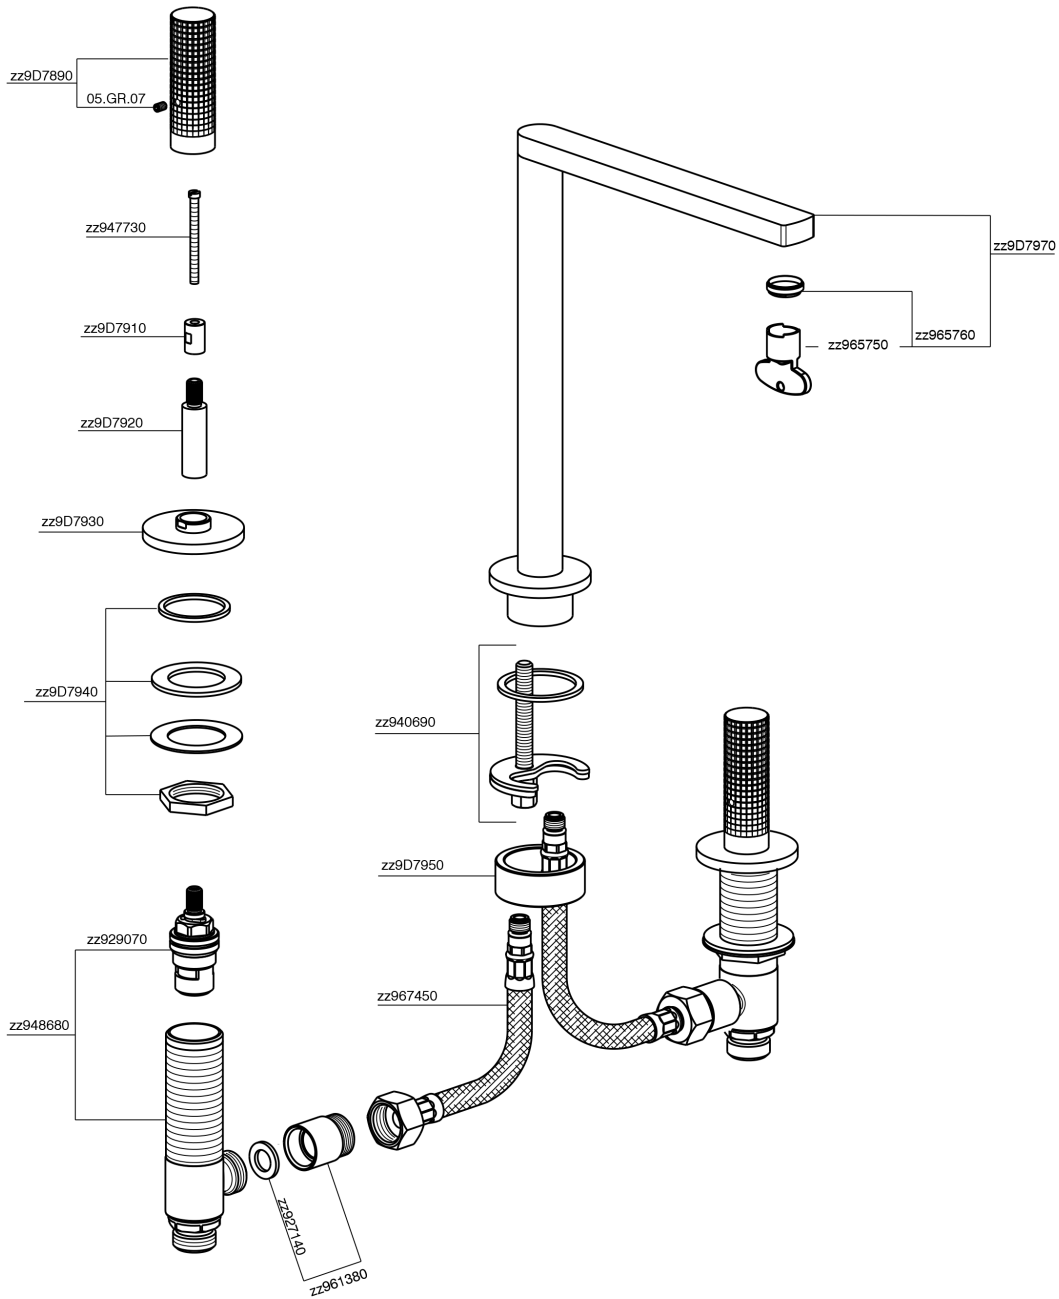

## 3 hole washbasin mixer NUANCE X32\_X2001040

X2001040

<https://en.cisal.it/3-hole-washbasin-mixer-nuance-x32-x2001040>

2026-06-14