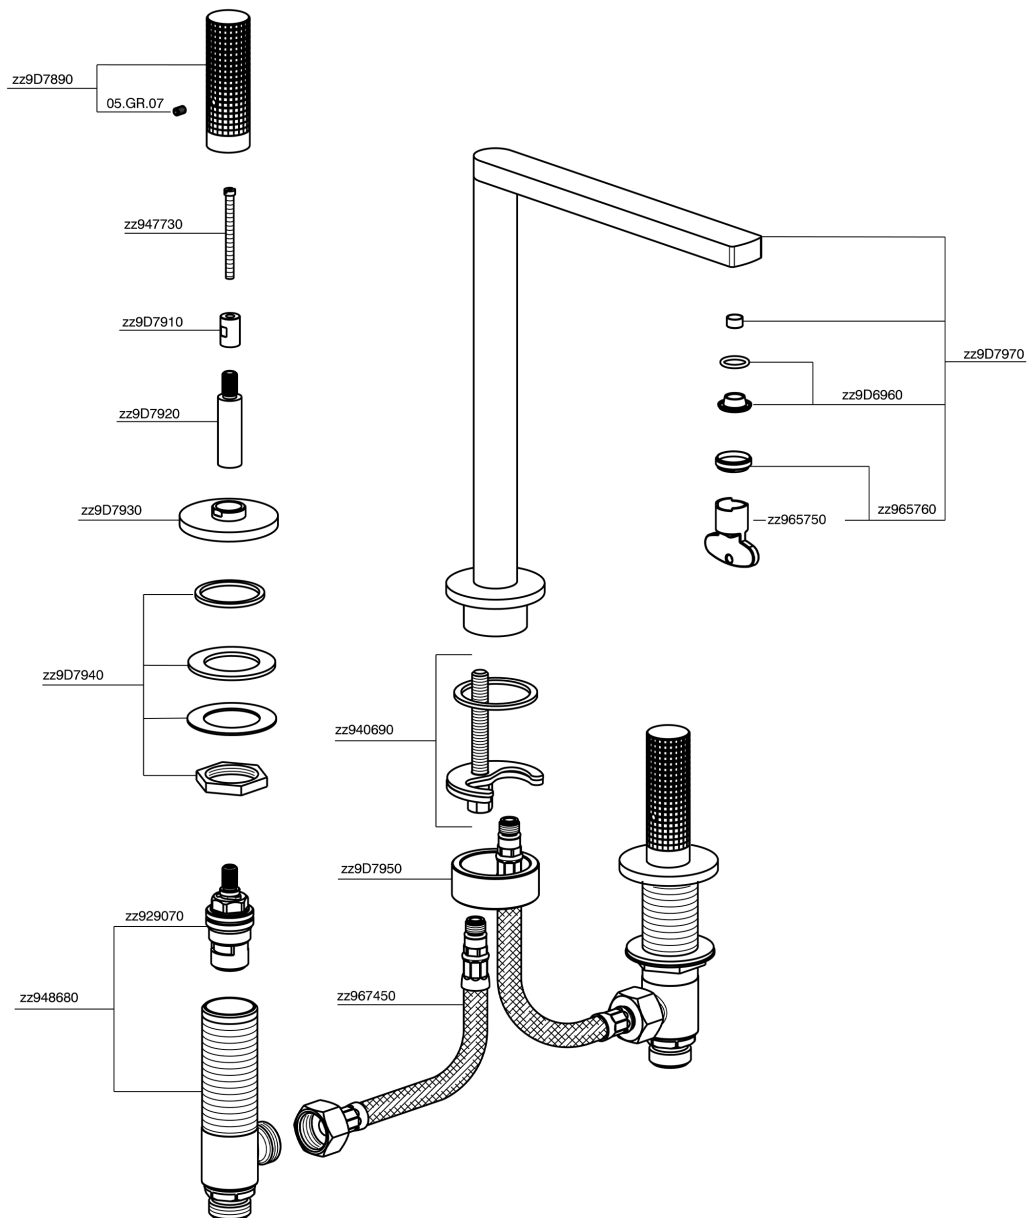

## 3 hole washbasin mixer NUANCE X32\_X2001040

MODEL **X2001040**

3 hole washbasin mixer, without automatic pop up waste, Inox AISI 316L

### AVAILABLE FINISHINGS

-  **D1** D1 Brushed Inox
-  **5H** 5H Dark Brass Brushed
-  **5L** 5L Brushed Black Titanium
-  **5N** 5N Brushed Rose Gold

## 3 hole washbasin mixer NUANCE X32\_X2001040

X2001040

<https://en.cisal.it/3-hole-washbasin-mixer-nuance-x32-x2001040>

2026-04-10