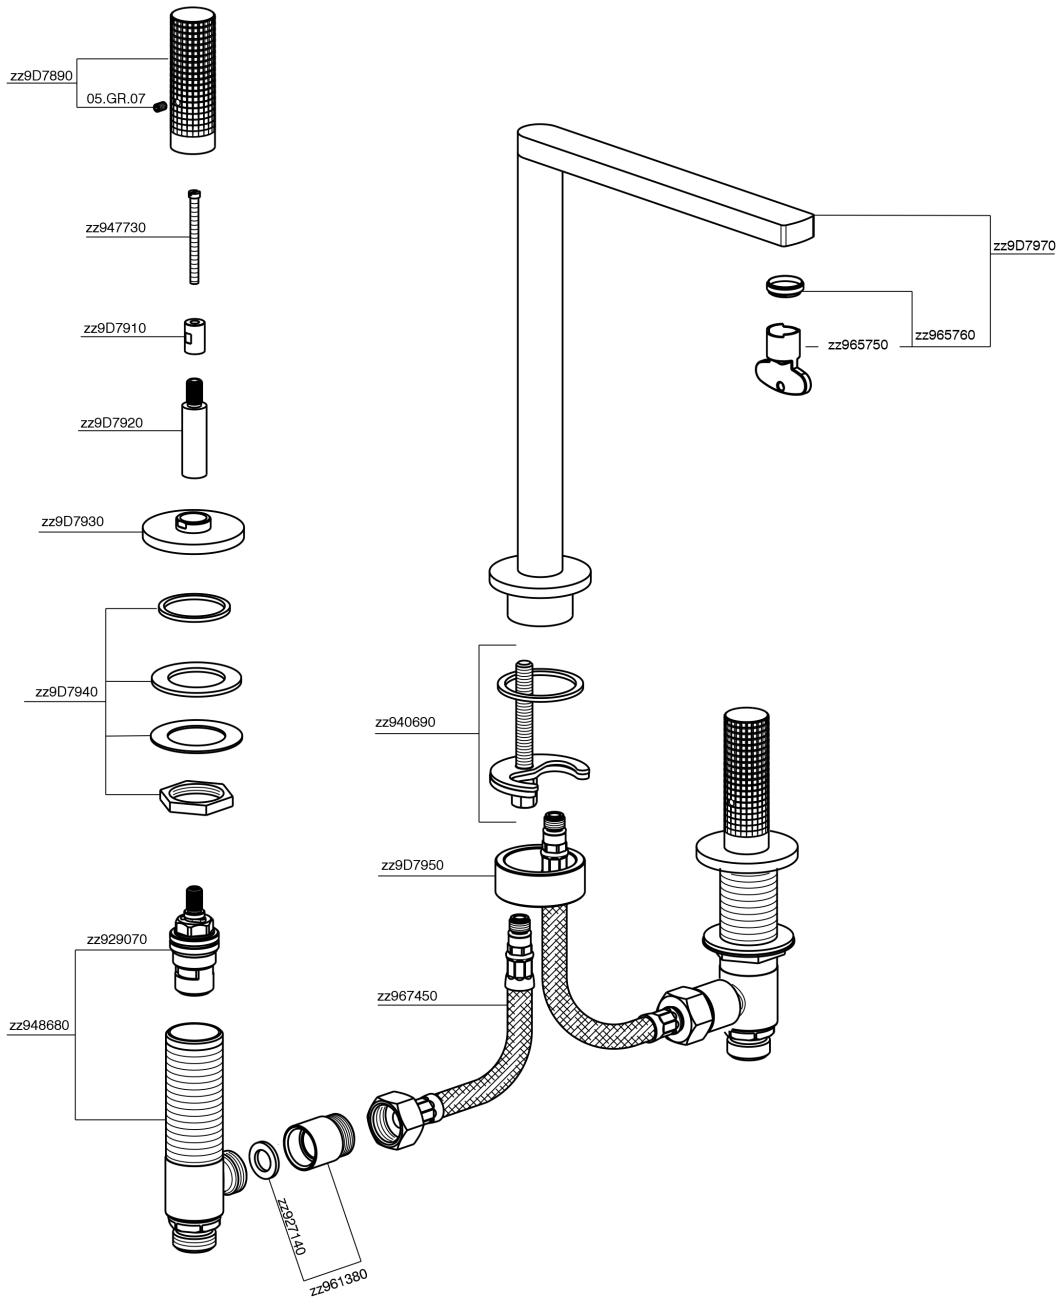

3 hole washbasin mixer NUANCE X32_X2001040

MODEL **X2001040**

3 hole washbasin mixer, without automatic pop up waste, Inox AISI 316L

AVAILABLE FINISHINGS

-  **D1** D1 Brushed Inox
-  **5H** 5H Dark Brass Brushed
-  **5L** 5L Brushed Black Titanium
-  **5N** 5N Brushed Rose Gold

CHARACTERISTICS

3 hole washbasin mixer NUANCE X32_X2001040

X2001040

<https://en.cisal.it/3-hole-washbasin-mixer-nuance-x32-x2001040>

2026-06-13