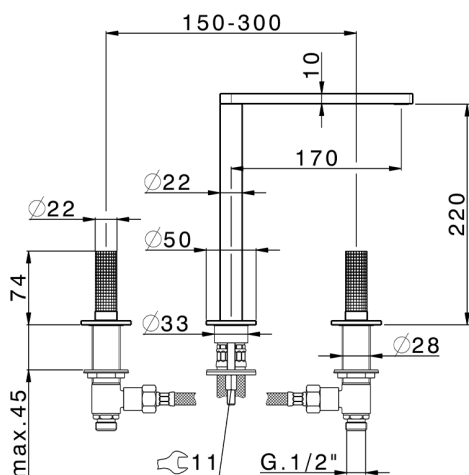

3 hole washbasin mixer NUANCE X32_X2001040

MODEL **X2001040**

3 hole washbasin mixer, without automatic pop up waste, Inox AISI 316L

AVAILABLE FINISHINGS

-  **D1** D1 Brushed Inox
-  **5H** 5H Dark Brass Brushed
-  **5L** 5L Brushed Black Titanium
-  **5N** 5N Brushed Rose Gold

CHARACTERISTICS

3 hole washbasin mixer NUANCE X32_X2001040

X2001040

<https://en.cisal.it/3-hole-washbasin-mixer-nuance-x32-x2001040>

2026-06-13