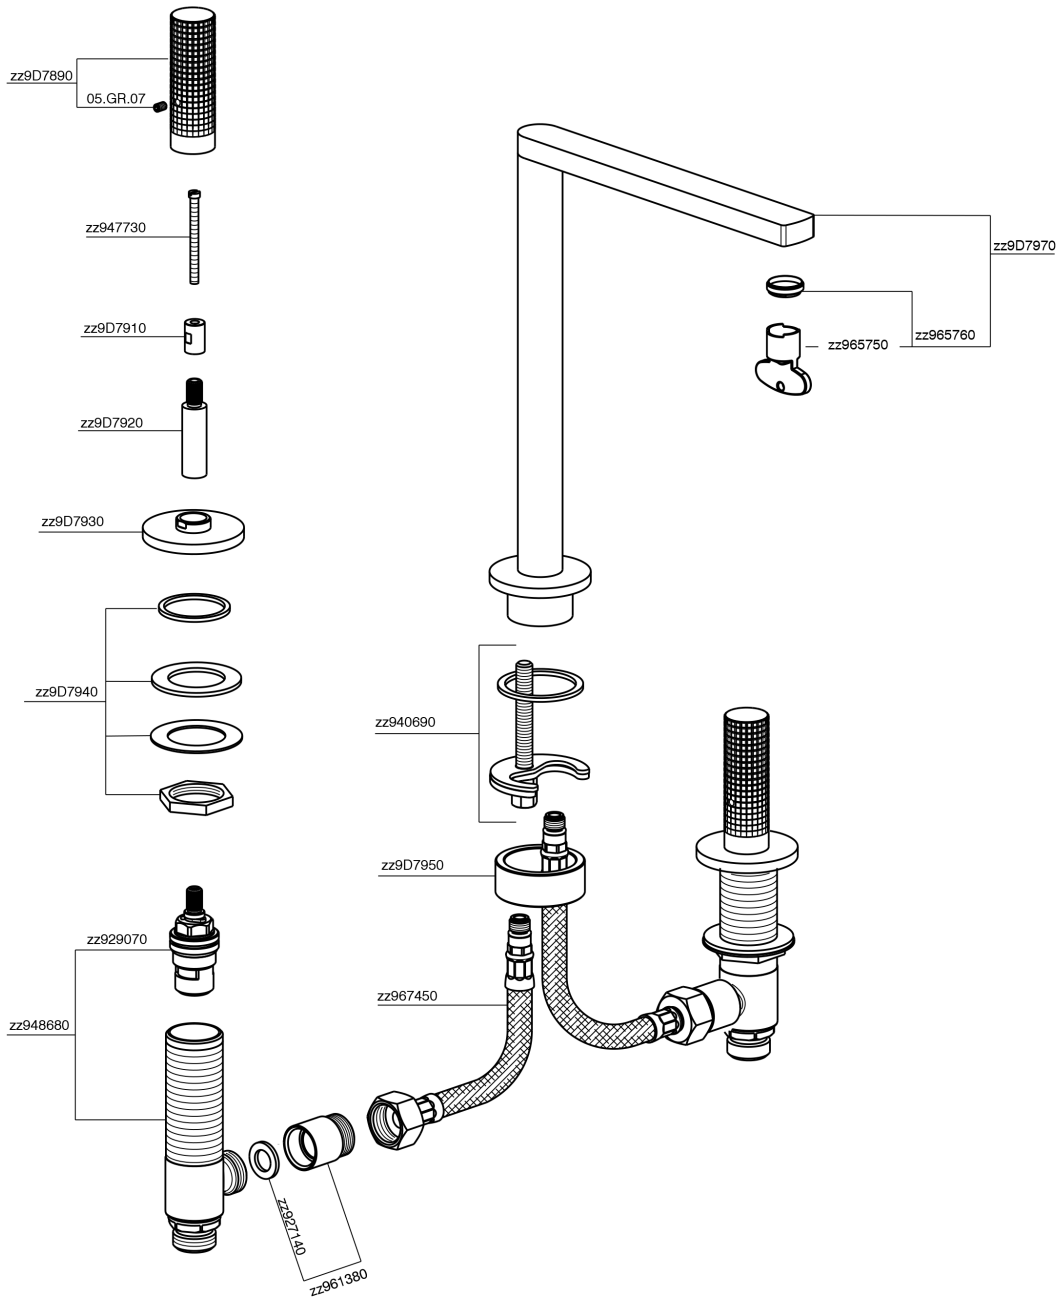

3 hole washbasin mixer NUANCE X32_X2001040

X2001040

<https://en.cisal.it/3-hole-washbasin-mixer-nuance-x32-x2001040>

2026-06-13