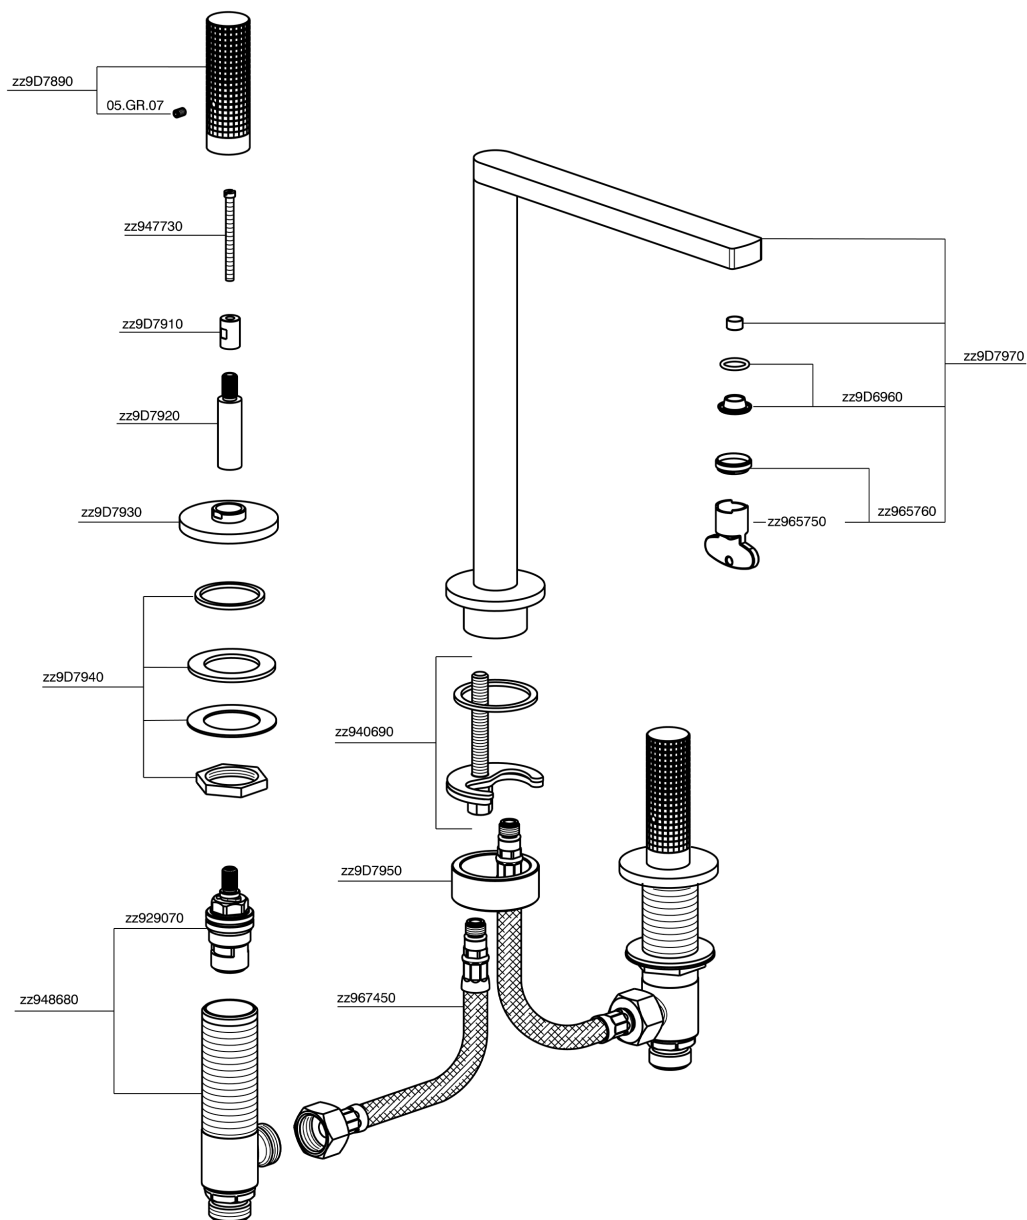

3 hole washbasin mixer NUANCE X32_X2001040

X2001040

<https://en.cisal.it/3-hole-washbasin-mixer-nuance-x32-x2001040>

2026-04-30