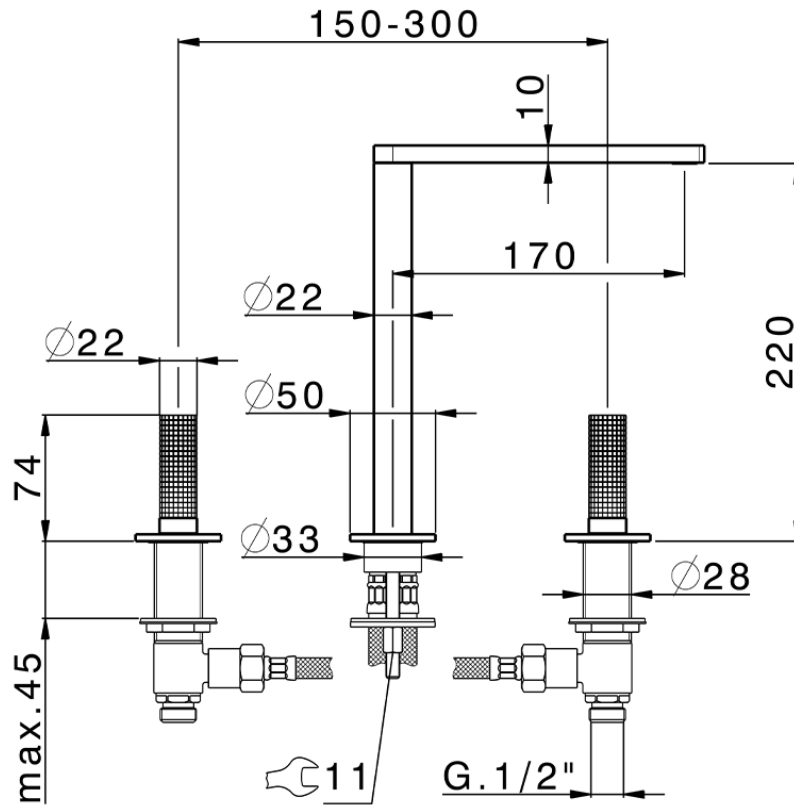

3 hole washbasin mixer NUANCE X32_X2001040

X2001040

<https://en.cisal.it/3-hole-washbasin-mixer-nuance-x32-x2001040>

2026-06-13