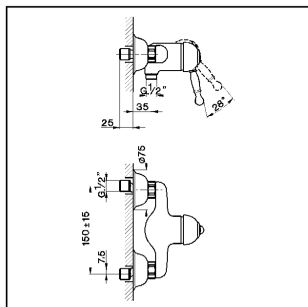

Single lever shower mixer ARCANA ROYAL_AY000441

cisal

AY 00044

- Monocomando doccia esterno
- Single lever wall-mounted shower mixer
- Einhand-Brausebatterie
- Mitigeur douche mural