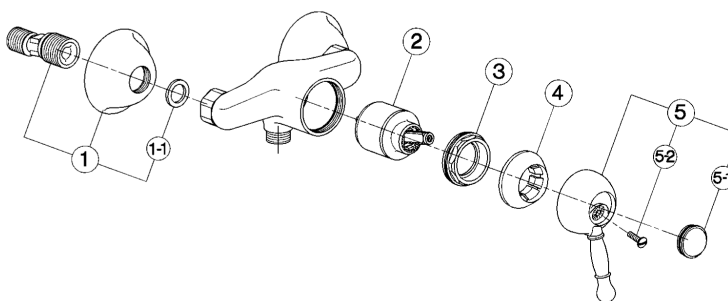

bar	PORTATA * FLOW RATE DURCHFLOSS DEBIT l/min.
0,5	6,5
1	8,5
2	12
3	14,5
4	16
5	18

* con resistenza silenziosa della classe di portata A (15 l/min. a 3 bar)
with hydraulic resistance of flow rate class A (15 l/min. at 3 bar)
mit geräuscharmen Widerstand der Durchflussklasse A (15 l/min. bei 3 bar)
avec aérateur classe A (15 l/min. à 3 bar)

NR.	DESCRIZIONE DESCRIPTION BESCHREIBUNG DESCRIPTION	N. CODICE CODE NO. WERKSNR. NR. CODE	NR.	DESCRIZIONE DESCRIPTION BESCHREIBUNG DESCRIPTION	N. CODICE CODE NO. WERKSNR. NR. CODE	NR.	DESCRIZIONE DESCRIPTION BESCHREIBUNG DESCRIPTION	N. CODICE CODE NO. WERKSNR. NR. CODE
1	Eccentrico con rosone "AC" Eccentric connection with escutcheon "AC" S - Anschluss m. Rosette "AC" Eccentrique + rosace "AC"	ZZ 92826 0	5-1	Placchetta per leva "AY" Cap for lever "AY" Abdeckkappe / Hebel "AY" Plaquette levier "AY"	ZZ 93048 0			
1-1	Guarnizione NBR 90 SH, 24x16x2,7 Gasket NBR 90 SH, 24x16x2,7 Dichtung NBR 90 SH, 24x16x2,7 Joint NBR 90 SH, 24x16x2,7	ZZ 92689 0	5-2	Vite M, 4,5x15 lb. tc. Screw M, 4,5x15 Schraube M, 4,5x15 Vis M, 4,5x15	ZZ 92641 0			
2	Cartuccia monocomando piccola Mixing valve - small size Kartusche Cartouche mitigeurs	ZZ 92909 0						
3	Calotta bloccaggio cartuccia piccola Nut for mixing valve-small Mutter 1/Kartusche Erou pour cartouche Copricartuccia senza ideogrammi Escutcheon cartridge without ideogram Abdeckkappe ohne Ideogramm Couvre-cartouche sans ideogramme	ZZ 92603 0						
4	Leva monocomando "AY" Lever "AY" Hebel "AY" Levier "AY"	ZZ 90370 0						

AY.4

AY000441

<https://en.cisal.it/single-lever-shower-mixer-arcana-royal-ay000441>

2025-01-07