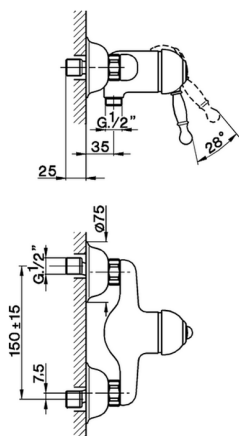

## Single lever shower mixer ARCANA ROYAL\_AY000441

MODEL **AY000441**

Single lever shower mixer, without shower set, 1/2" M flexible connection

### CHARACTERISTICS

Cartridge Spare Parts **ZZ92909000**

**43 mm Cartridge**