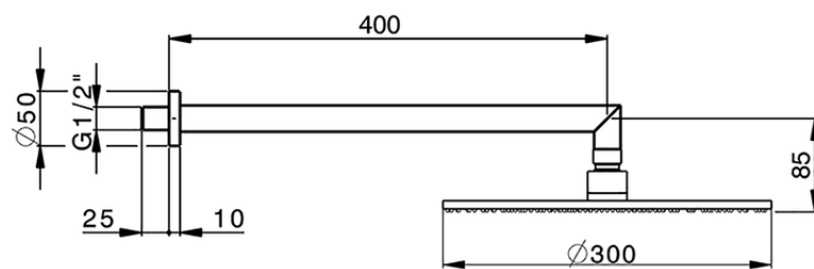

Shower arm with showerhead WELLNESS_DS013620

DS013620

<https://en.cisal.it/shower-arm-with-showerhead-wellness-ds013620>

2026-06-26