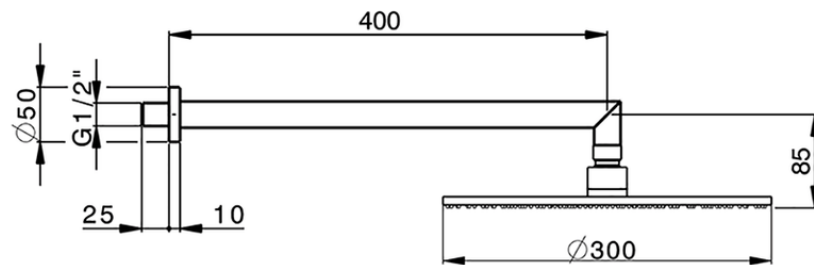

Shower arm with showerhead WELLNESS_DS013620

DS013620

<https://en.cisal.it/shower-arm-with-showerhead-wellness-ds013620>

2026-04-06