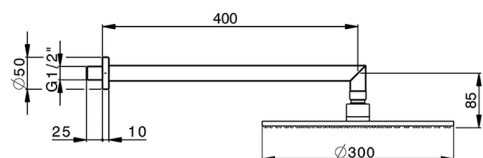

Shower arm with showerhead WELLNESS_DS013620

MODEL **DS013620**

Shower arm with showerhead, 300 mm round showerhead 8 mm thick BRASS, 400 mm shower arm

AVAILABLE FINISHINGS

-  **21** 21 Chrome
-  **2B** 2B Polished Nickel
-  **2F** 2F Brushed Nickel
-  **2P** 2P Rose Gold
-  **2Q** 2Q Black Titanium
-  **40** 40 Matt Black
-  **4Q** 4Q Matt White