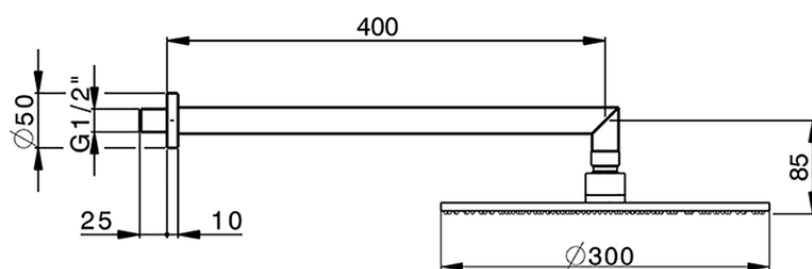

Shower arm with showerhead WELLNESS_DS013620

DS013620

<https://en.cisal.it/shower-arm-with-showerhead-wellness-ds013620>

2026-06-26