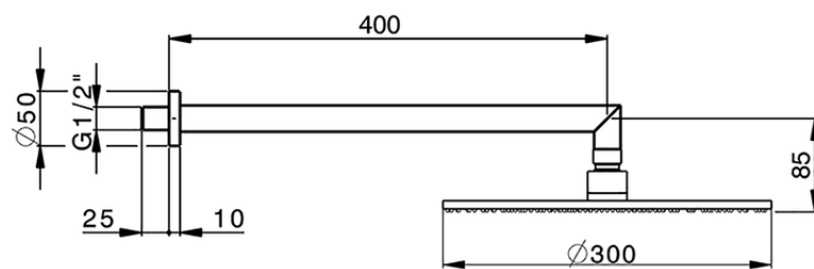

Shower arm with showerhead WELLNESS_DS013620

DS013620

<https://en.cisal.it/shower-arm-with-showerhead-wellness-ds013620>

2026-04-26