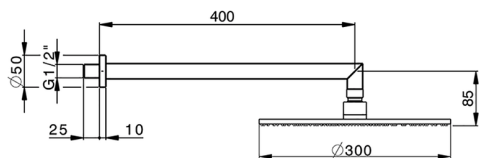

Shower arm with showerhead WELLNESS_DS013620

MODEL **DS013620**

Shower arm with showerhead, 300 mm round showerhead 8 mm thick BRASS, 400 mm shower arm

AVAILABLE FINISHINGS

-  **21** 21 Chrome
-  **2B** 2B Polished Nickel
-  **2F** 2F Brushed Nickel
-  **2P** 2P Rose Gold
-  **2Q** 2Q Black Titanium
-  **40** 40 Matt Black
-  **4Q** 4Q Matt White