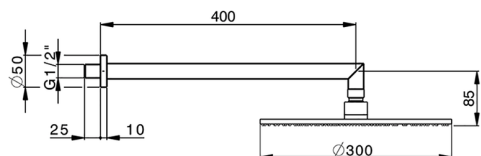

Shower arm with showerhead WELLNESS_DS013620

MODEL **DS013620**

Shower arm with showerhead, 300 mm round showerhead 8 mm thick BRASS, 400 mm shower arm

AVAILABLE FINISHINGS

-  **21** 21 Chrome
-  **2B** 2B Polished Nickel
-  **2F** 2F Brushed Nickel
-  **2P** 2P Rose Gold
-  **2Q** 2Q Black Titanium
-  **40** 40 Matt Black
-  **4Q** 4Q Matt White