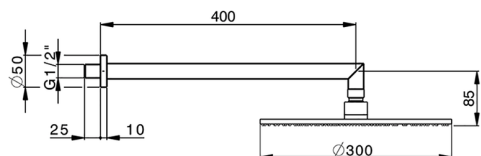

## Shower arm with showerhead WELLNESS\_DS013620

MODEL **DS013620**

Shower arm with showerhead, 300 mm round showerhead 8 mm thick BRASS, 400 mm shower arm