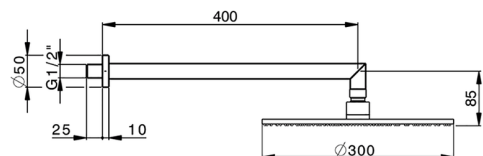

Shower arm with showerhead WELLNESS_DS013620

MODEL **DS013620**

Shower arm with showerhead, 300 mm round showerhead 8 mm thick BRASS, 400 mm shower arm

AVAILABLE FINISHINGS

-  **21** 21 Chrome
-  **2B** 2B Polished Nickel
-  **2F** 2F Brushed Nickel
-  **2P** 2P Rose Gold
-  **2Q** 2Q Black Titanium
-  **40** 40 Matt Black
-  **4Q** 4Q Matt White