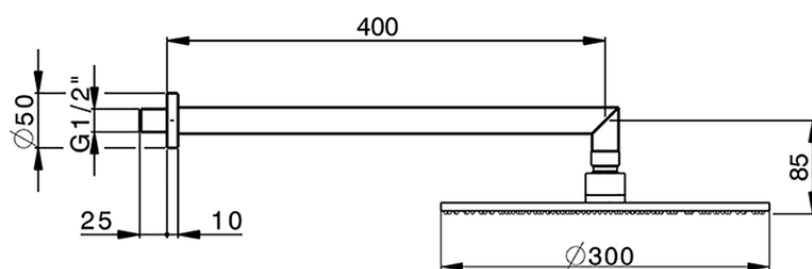

Shower arm with showerhead WELLNESS_DS013620

DS013620

<https://en.cisal.it/shower-arm-with-showerhead-wellness-ds013620>

2026-06-10