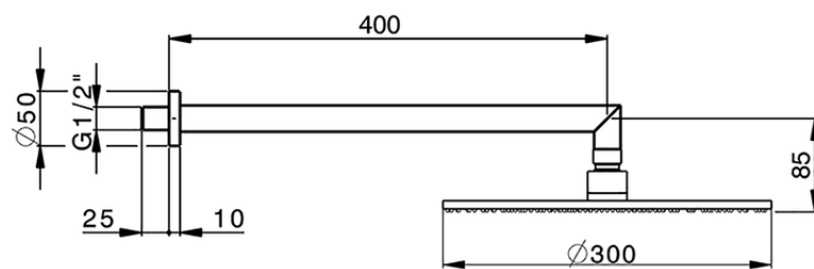

Shower arm with showerhead WELLNESS_DS013620

DS013620

<https://en.cisal.it/shower-arm-with-showerhead-wellness-ds013620>

2026-06-06