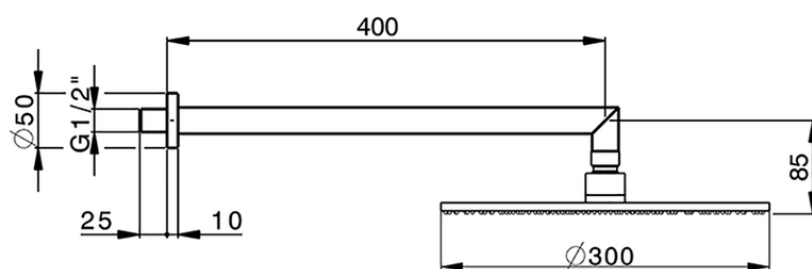

Shower arm with showerhead WELLNESS_DS013620

DS013620

<https://en.cisal.it/shower-arm-with-showerhead-wellness-ds013620>

2026-06-13