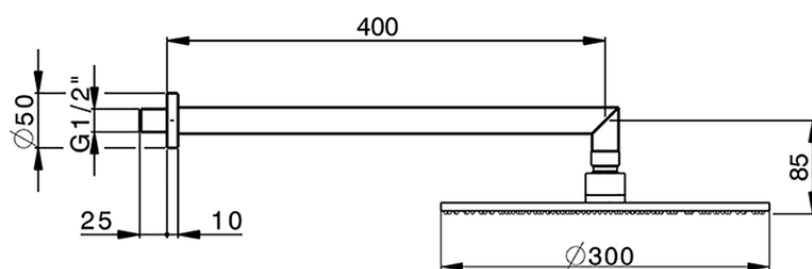

Shower arm with showerhead WELLNESS_DS013620

DS013620

<https://en.cisal.it/shower-arm-with-showerhead-wellness-ds013620>

2026-04-08