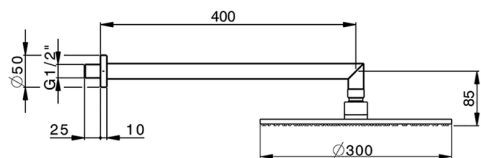

Shower arm with showerhead WELLNESS_DS013620

MODEL **DS013620**

Shower arm with showerhead, 300 mm round showerhead 8 mm thick BRASS, 400 mm shower arm

AVAILABLE FINISHINGS

-  **21** 21 Chrome
-  **2B** 2B Polished Nickel
-  **2F** 2F Brushed Nickel
-  **2P** 2P Rose Gold
-  **2Q** 2Q Black Titanium
-  **40** 40 Matt Black
-  **4Q** 4Q Matt White