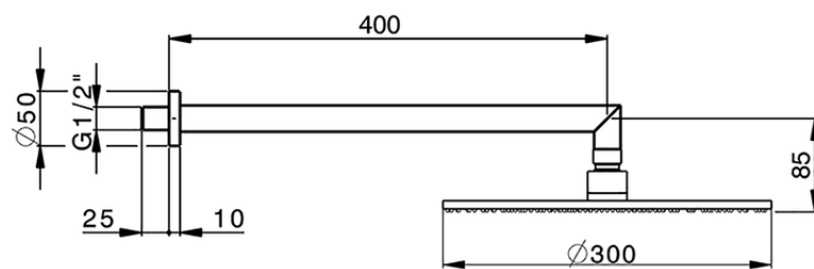

Shower arm with showerhead WELLNESS_DS013620

DS013620

<https://en.cisal.it/shower-arm-with-showerhead-wellness-ds013620>

2026-05-17