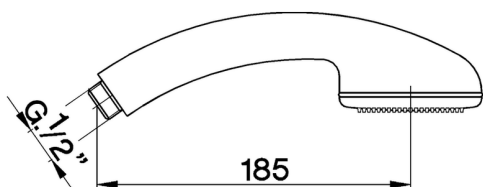

Gea handshower SHOWER_DS014140

MODEL **DS014140**

Gea handshower, one spray

AVAILABLE FINISHINGS

 **21** 21 Chrome

CHARACTERISTICS

2026-05-01