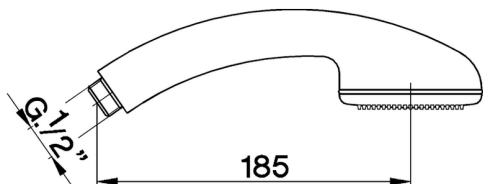

Gea handshower SHOWER_DS014140

MODEL **DS014140**

Gea handshower, one spray

AVAILABLE FINISHINGS

 **21** 21 Chrome

CHARACTERISTICS

2026-04-04