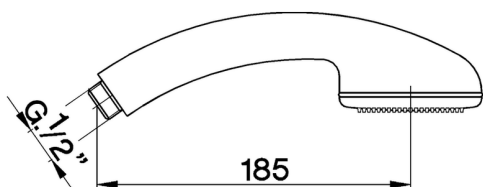

## Gea handshower SHOWER\_DS014140

MODEL **DS014140**

Gea handshower, one spray

AVAILABLE FINISHINGS

 **21** 21 Chrome

CHARACTERISTICS

2026-06-05