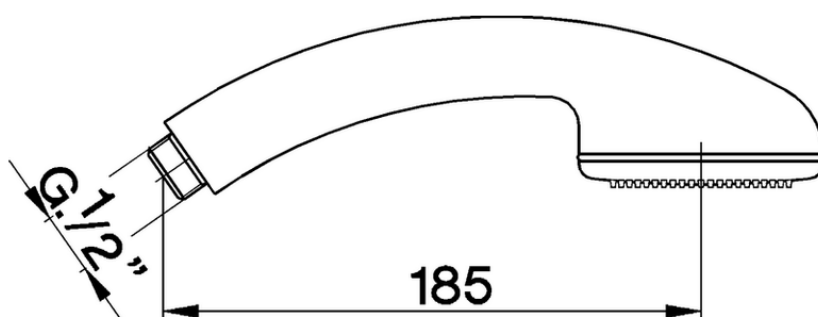

Gea handshower SHOWER_DS014140

DS014140

<https://en.cisal.it/gea-handshower-shower-ds014140>

2026-06-24