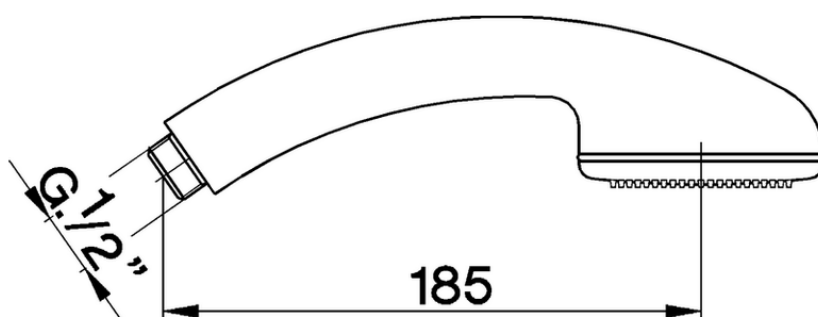

Gea handshower SHOWER_DS014140

DS014140

<https://en.cisal.it/gea-handshower-shower-ds014140>

2026-05-15