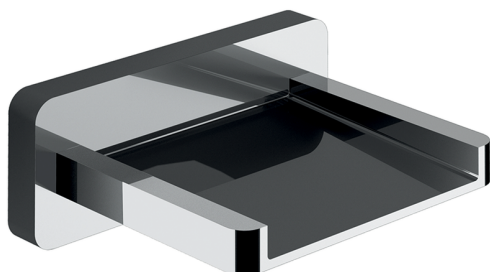

Spout COMPONENTS_ZA002190

MODEL **ZA002190**

Spout,cascade spray,1/2" M connection,138 mm length

AVAILABLE FINISHINGS

-  **21** 21 Chrome
-  **2B** 2B Polished Nickel
-  **2F** 2F Brushed Nickel

CHARACTERISTICS