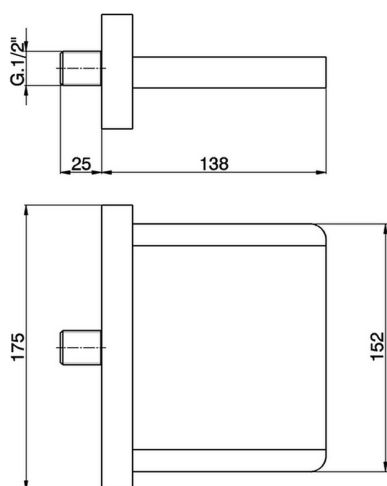

Spout COMPONENTS_ZA002190

MODEL **ZA002190**

Spout,cascade spray,1/2" M connection,138 mm length

AVAILABLE FINISHINGS

-  **21** 21 Chrome
-  **2B** 2B Polished Nickel
-  **2F** 2F Brushed Nickel

CHARACTERISTICS