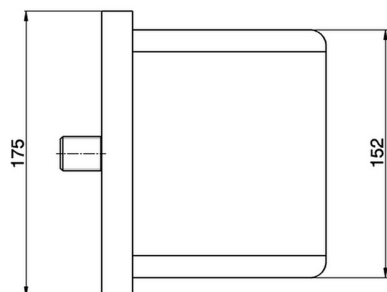

Spout COMPONENTS_ZA002190

MODEL **ZA002190**

Spout,cascade spray,1/2" M connection,138 mm length

AVAILABLE FINISHINGS

21 21 Chrome

2B 2B Polished Nickel

2F 2F Brushed Nickel

CHARACTERISTICS