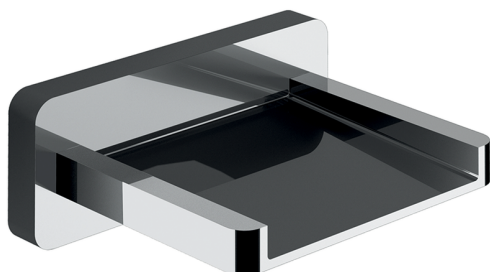

## Spout COMPONENTS\_ZA002190

MODEL **ZA002190**

Spout,cascade spray,1/2" M connection,138 mm length

### AVAILABLE FINISHINGS

- 
**21** 21 Chrome
- 
**2B** 2B Polished Nickel
- 
**2F** 2F Brushed Nickel