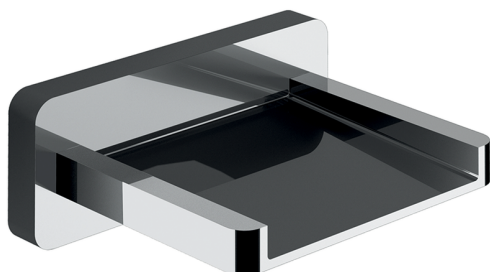

## Spout COMPONENTS\_ZA002190

MODEL **ZA002190**

Spout, cascade spray, 1/2" M connection, 138 mm length

### AVAILABLE FINISHINGS

-  **21** 21 Chrome
-  **2B** 2B Polished Nickel
-  **2F** 2F Brushed Nickel