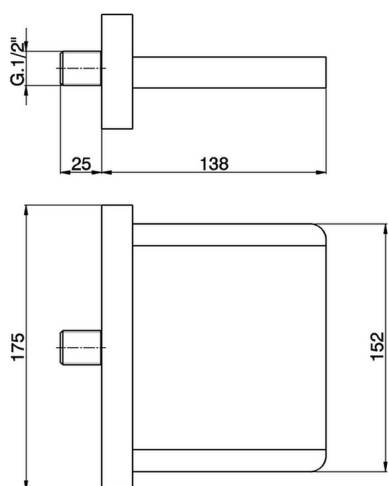

CHARACTERISTICS

2026-04-06