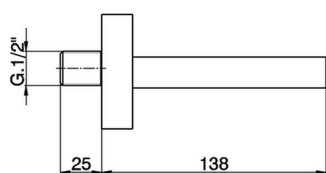

Spout COMPONENTS_ZA002190

MODEL **ZA002190**

Spout,cascade spray,1/2" M connection,138 mm length

AVAILABLE FINISHINGS

21 21 Chrome

2B 2B Polished Nickel

2F 2F Brushed Nickel

CHARACTERISTICS