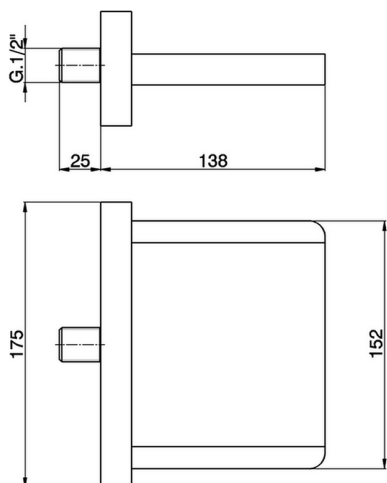

CHARACTERISTICS

2026-06-14