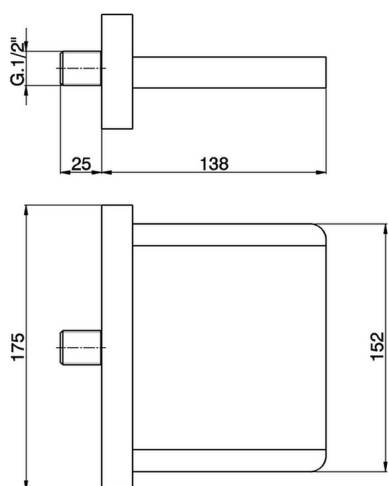

Spout COMPONENTS_ZA002190

MODEL **ZA002190**

Spout,cascade spray,1/2" M connection,138 mm length

AVAILABLE FINISHINGS

-  **21** 21 Chrome
-  **2B** 2B Polished Nickel
-  **2F** 2F Brushed Nickel

CHARACTERISTICS