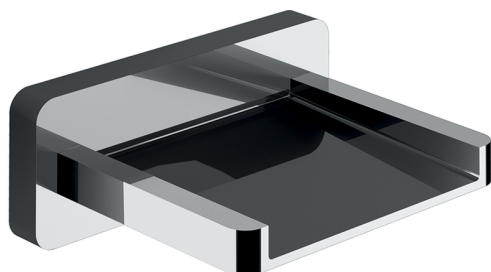

Spout COMPONENTS_ZA002190

MODEL **ZA002190**

Spout, cascade spray, 1/2" M connection, 138 mm length

AVAILABLE FINISHINGS

-  **21** 21 Chrome
-  **2B** 2B Polished Nickel
-  **2F** 2F Brushed Nickel

CHARACTERISTICS