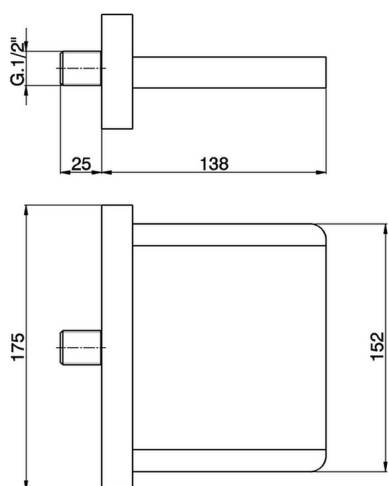

Spout COMPONENTS_ZA002190

MODEL **ZA002190**

Spout, cascade spray, 1/2" M connection, 138 mm length

AVAILABLE FINISHINGS

-  **21** 21 Chrome
-  **2B** 2B Polished Nickel
-  **2F** 2F Brushed Nickel

CHARACTERISTICS