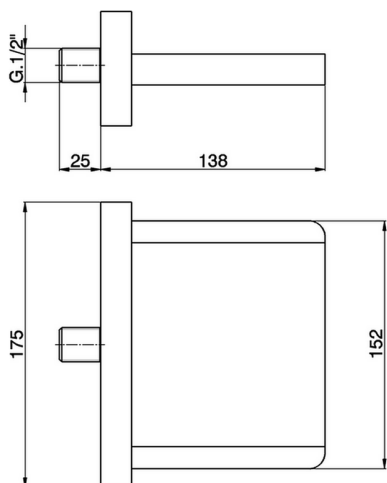

Spout COMPONENTS_ZA002190

MODEL **ZA002190**

Spout,cascade spray,1/2" M connection,138 mm length

AVAILABLE FINISHINGS

21 21 Chrome

2B 2B Polished Nickel

2F 2F Brushed Nickel

CHARACTERISTICS