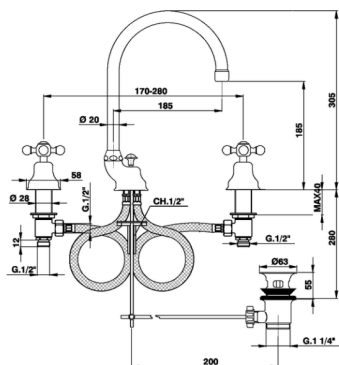

3 hole washbasin mixer ARCANA CERAMIC_AC001060

MODEL **AC001060**

3 hole washbasin mixer, with automatic 1"1/4 automatic pop-up waste

AVAILABLE FINISHINGS

-  **21** 21 Chrome
-  **24** 24 Gold
-  **26** 26 Old Copper
-  **27** 27 Old Bronze
-  **2A** 2A Satin Brushed Nickel
-  **74** 74 Chrome/Gold