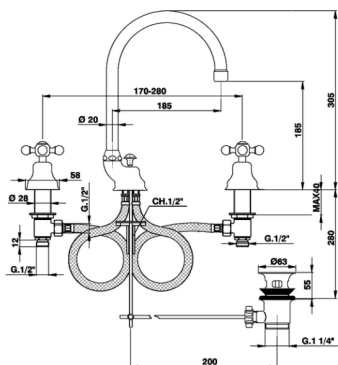

## 3 hole washbasin mixer ARCANA CERAMIC\_AC001060

MODEL **AC001060**

3 hole washbasin mixer, with automatic 1"1/4 automatic pop-up waste