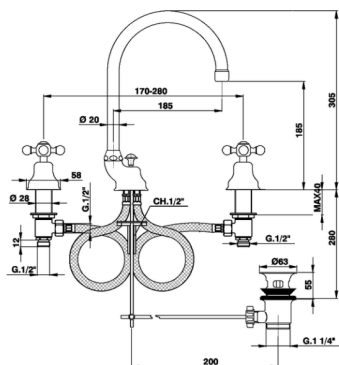

AVAILABLE FINISHINGS

- **21** 21 Chrome
- **24** 24 Gold
- **26** 26 Old Copper
- **27** 27 Old Bronze
- **2A** 2A Satin Brushed Nickel
- **74** 74 Chrome/Gold