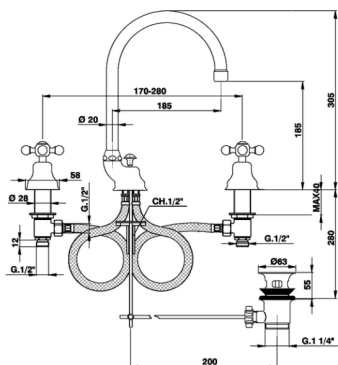

3 hole washbasin mixer ARCANA CERAMIC_AC001060

MODEL **AC001060**

3 hole washbasin mixer, with automatic 1"1/4 automatic pop-up waste

AVAILABLE FINISHINGS

-  **21** 21 Chrome
-  **24** 24 Gold
-  **26** 26 Old Copper
-  **27** 27 Old Bronze
-  **2A** 2A Satin Brushed Nickel
-  **74** 74 Chrome/Gold