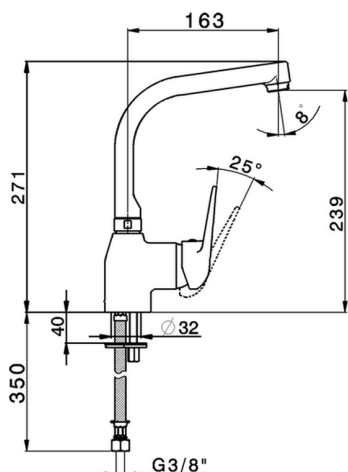

Single lever sink mixer KITCHEN_PO000530

MODEL **PO000530**

Single lever sink mixer, swivel spout, G.3/8" stainless steel flexible hoses

AVAILABLE FINISHINGS

CHARACTERISTICS

Cartridge Spare Parts **ZZ95622000**

40 mm Cartridge

EcoStop

EcoStop feature limits water flow to approximately 50% of maximum output with one point of resistance on setting. Push slightly past the middle stop only when full water output is required. This will save water up to 50%.