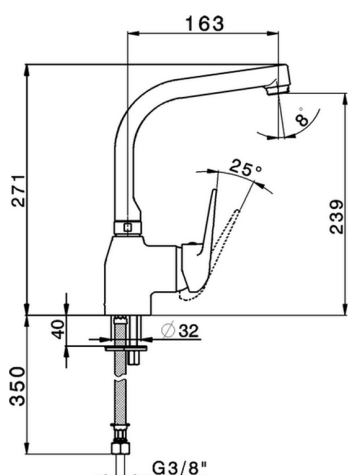

## Single lever sink mixer KITCHEN\_PO000530

MODEL **PO000530**

Single lever sink mixer, swivel spout, G.3/8" stainless steel flexible hoses

AVAILABLE FINISHINGS

CHARACTERISTICS

Cartridge Spare Parts **ZZ95622000**

**40 mm Cartridge**

### EcoStop

EcoStop feature limits water flow to approximately 50% of maximum output with one point of resistance on setting. Push slightly past the middle stop only when full water output is required. This will save water up to 50%.