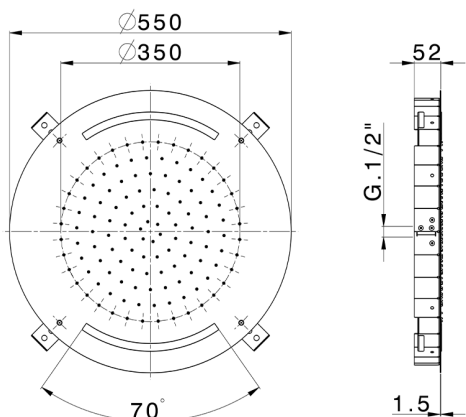

Ø 550 mm Chromotherapy Ceiling showerhead ZEN SHOWER_ZS0C0030

MODEL **ZS0C0030**

Ø 550 mm Chromotherapy Ceiling showerhead, rain, chromotherapy functions, with remote control included, Stainless Steel AISI 304

AVAILABLE FINISHINGS

- **D1** D1 Brushed Inox
- **40** 40 Matt Black
- **4Q** 4Q Matt White
- **5G** 5G Rose Gold
- **D2** D2 Polished Inox

CHARACTERISTICS

2026-04-08