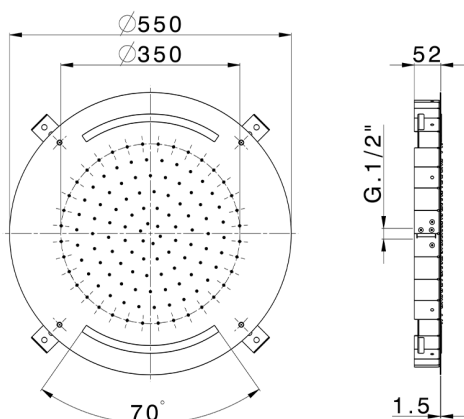

Ø 550 mm Chromotherapy Ceiling showerhead ZEN SHOWER_ZS0C0030

MODEL **ZS0C0030**

Ø 550 mm Chromotherapy Ceiling showerhead, rain, chromotherapy functions, with remote control included, Stainless Steel AISI 304

AVAILABLE FINISHINGS

- **D1** D1 Brushed Inox
- **40** 40 Matt Black
- **4Q** 4Q Matt White
- **5G** 5G Rose Gold
- **D2** D2 Polished Inox

CHARACTERISTICS

2026-06-30