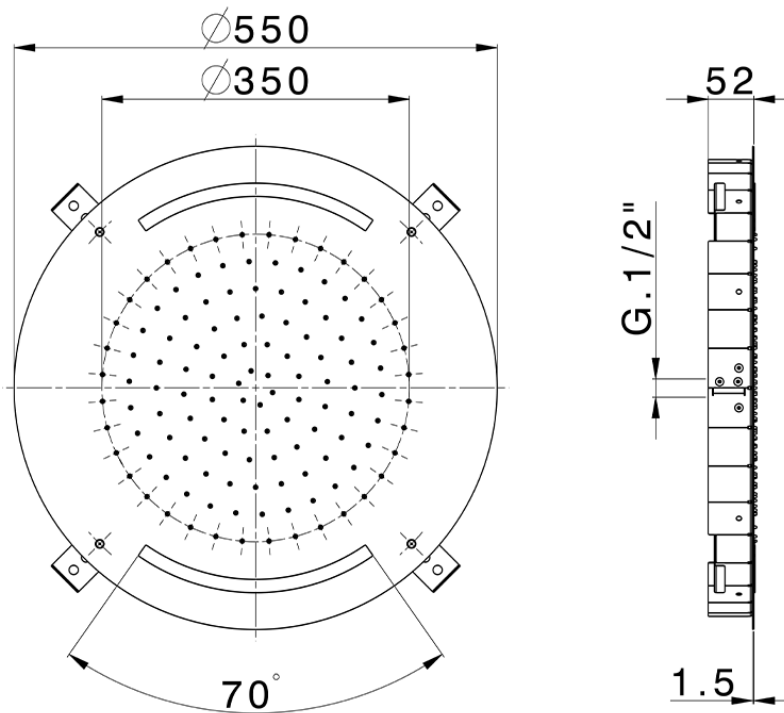

Ø 550 mm Chromotherapy Ceiling showerhead ZEN SHOWER_ZS0C0030

ZS0C0030

<https://en.cisal.it/o-550-mm-chromotherapy-ceiling-showerhead-zen-shower-zs0c0030>

2026-06-09