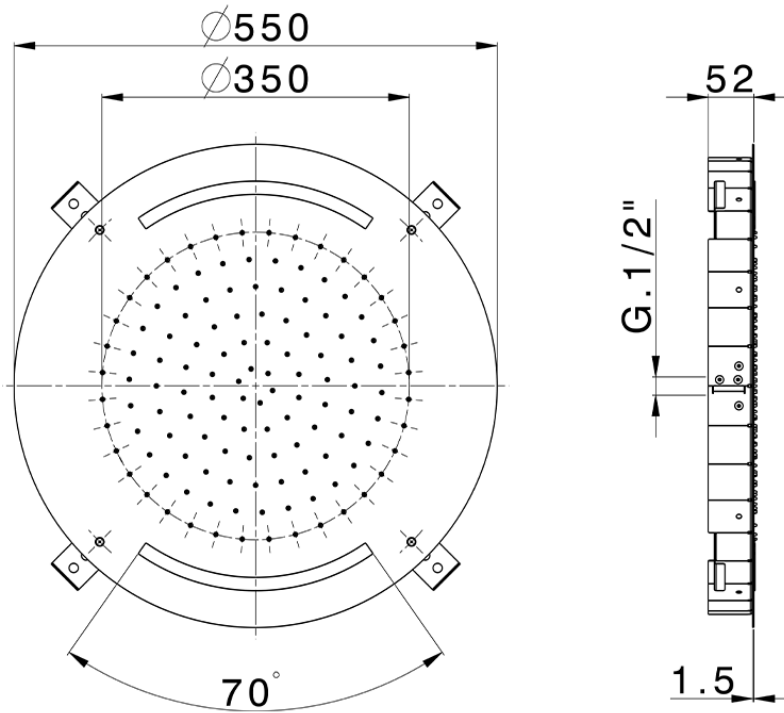

## Ø 550 mm Chromotherapy Ceiling showerhead ZEN SHOWER\_ZS0C0030

ZS0C0030

<https://en.cisal.it/o-550-mm-chromotherapy-ceiling-showerhead-zen-shower-zs0c0030>

2026-06-30