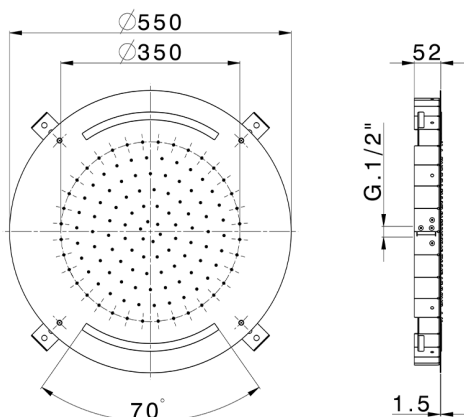

Ø 550 mm Chromotherapy Ceiling showerhead ZEN SHOWER_ZS0C0030

MODEL **ZS0C0030**

Ø 550 mm Chromotherapy Ceiling showerhead, rain, chromotherapy functions, with remote control included, Stainless Steel AISI 304

AVAILABLE FINISHINGS

- **D1** D1 Brushed Inox
- **40** 40 Matt Black
- **4Q** 4Q Matt White
- **5G** 5G Rose Gold
- **D2** D2 Polished Inox

CHARACTERISTICS

2026-04-29