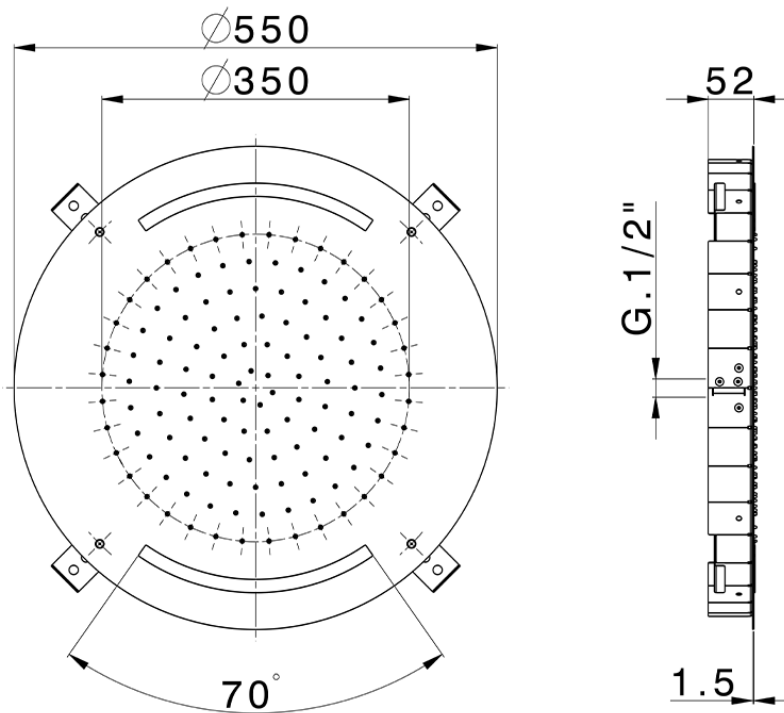

Ø 550 mm Chromotherapy Ceiling showerhead ZEN SHOWER_ZS0C0030

ZS0C0030

<https://en.cisal.it/o-550-mm-chromotherapy-ceiling-showerhead-zen-shower-zs0c0030>

2026-04-10