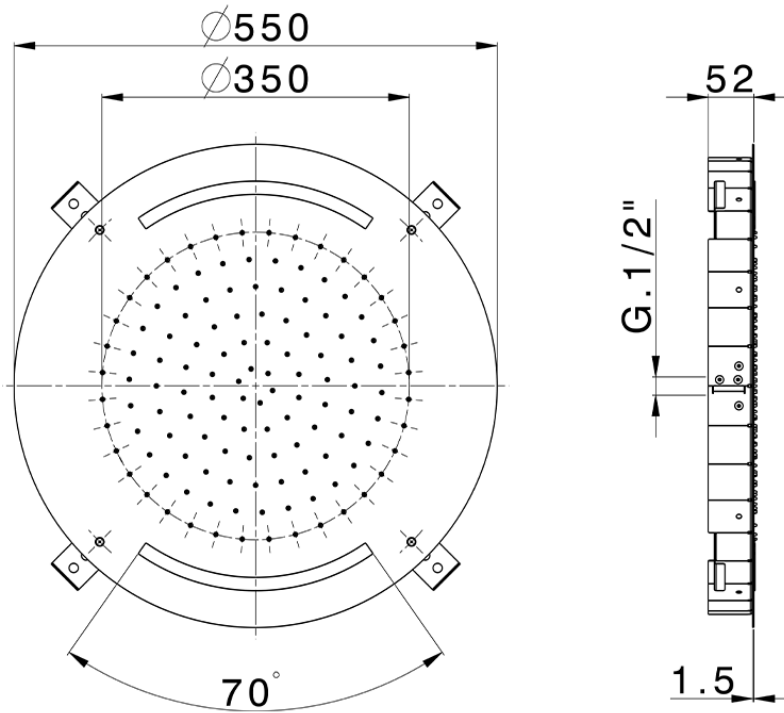

Ø 550 mm Chromotherapy Ceiling showerhead ZEN SHOWER_ZS0C0030

ZS0C0030

<https://en.cisal.it/o-550-mm-chromotherapy-ceiling-showerhead-zen-shower-zs0c0030>

2026-06-14