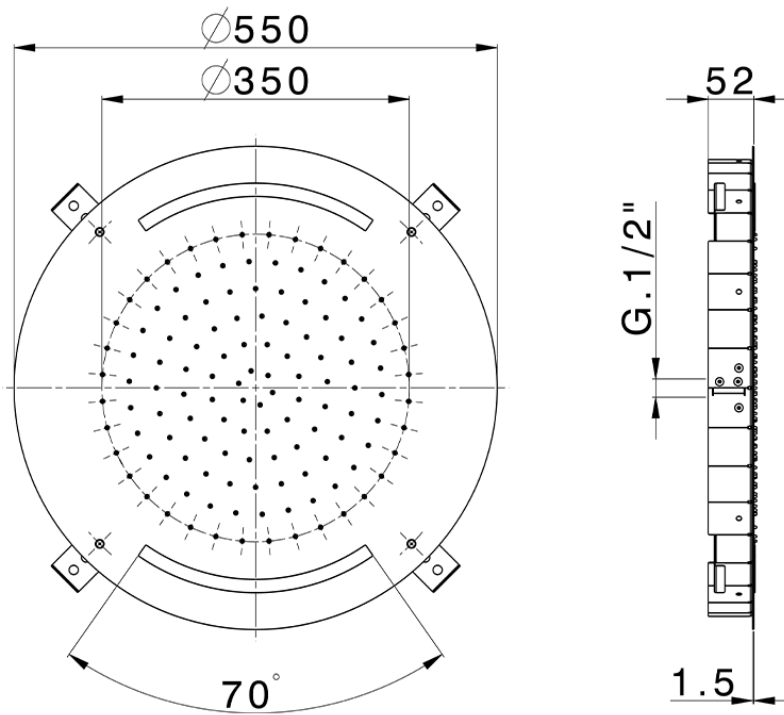

## Ø 550 mm Chromotherapy Ceiling showerhead ZEN SHOWER\_ZS0C0030

ZS0C0030

<https://en.cisal.it/o-550-mm-chromotherapy-ceiling-showerhead-zen-shower-zs0c0030>

2026-04-28