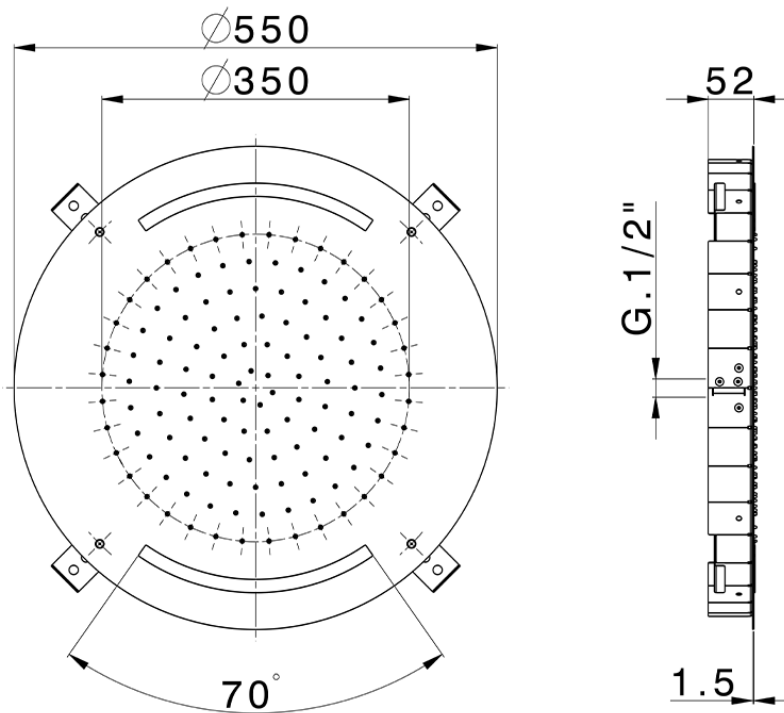

Ø 550 mm Chromotherapy Ceiling showerhead ZEN SHOWER_ZS0C0030

ZS0C0030

<https://en.cisal.it/o-550-mm-chromotherapy-ceiling-showerhead-zen-shower-zs0c0030>

2026-04-08