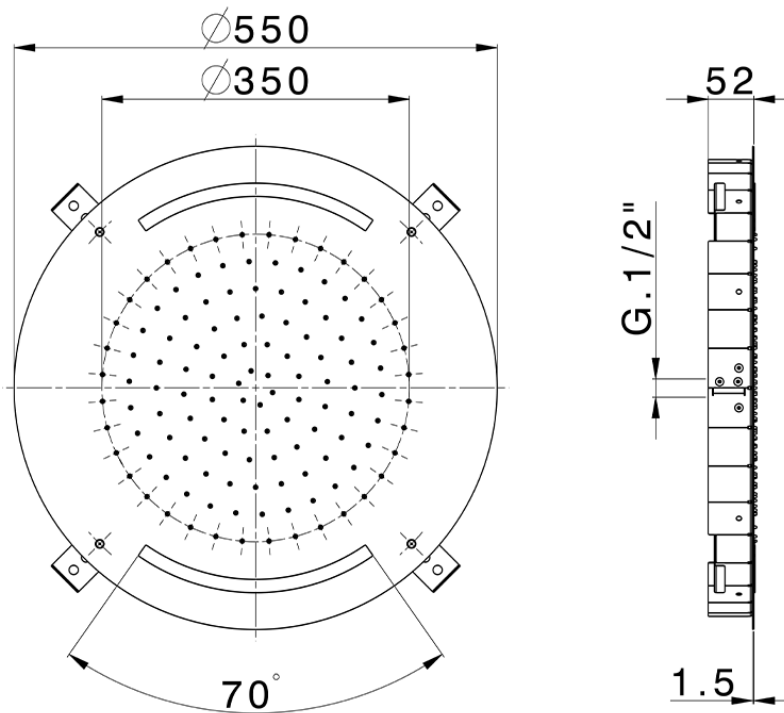

## Ø 550 mm Chromotherapy Ceiling showerhead ZEN SHOWER\_ZS0C0030

ZS0C0030

<https://en.cisal.it/o-550-mm-chromotherapy-ceiling-showerhead-zen-shower-zs0c0030>

2026-05-19