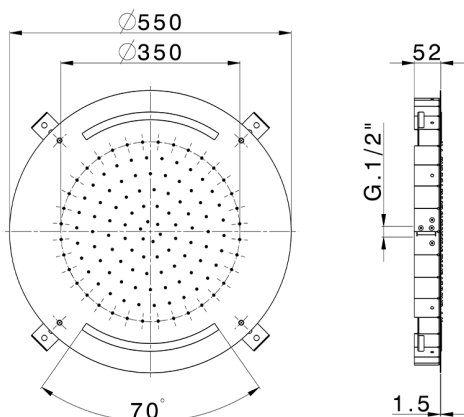

Ø 550 mm Chromotherapy Ceiling showerhead ZEN SHOWER_ZS0C0030

MODEL **ZS0C0030**

Ø 550 mm Chromotherapy Ceiling showerhead, rain, chromotherapy functions, with remote control included, Stainless Steel AISI 304

AVAILABLE FINISHINGS

- **D1** D1 Brushed Inox
- **40** 40 Matt Black
- **4Q** 4Q Matt White
- **5G** 5G Rose Gold
- **D2** D2 Polished Inox

CHARACTERISTICS

2026-04-08