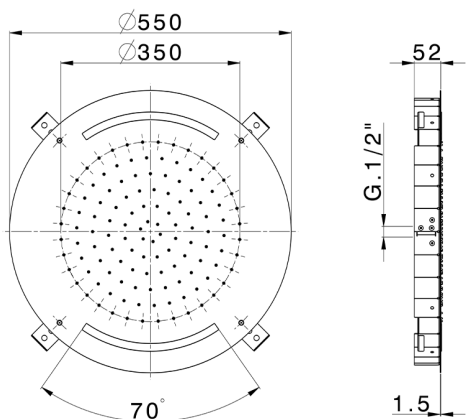

Ø 550 mm Chromotherapy Ceiling showerhead ZEN SHOWER_ZS0C0030

MODEL **ZS0C0030**

Ø 550 mm Chromotherapy Ceiling showerhead, rain, chromotherapy functions, with remote control included, Stainless Steel AISI 304

AVAILABLE FINISHINGS

- **D1** D1 Brushed Inox
- **40** 40 Matt Black
- **4Q** 4Q Matt White
- **5G** 5G Rose Gold
- **D2** D2 Polished Inox

CHARACTERISTICS

2026-04-28