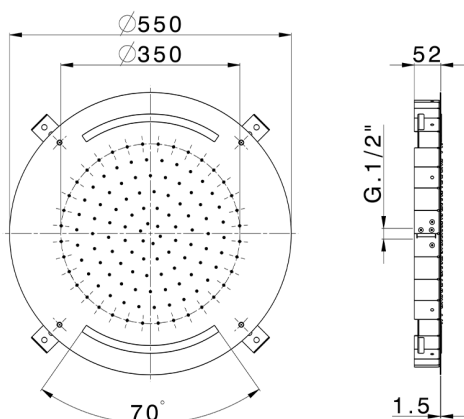

Ø 550 mm Chromotherapy Ceiling showerhead ZEN SHOWER_ZS0C0030

MODEL **ZS0C0030**

Ø 550 mm Chromotherapy Ceiling showerhead, rain, chromotherapy functions, with remote control included, Stainless Steel AISI 304

AVAILABLE FINISHINGS

- **D1** D1 Brushed Inox
- **40** 40 Matt Black
- **4Q** 4Q Matt White
- **5G** 5G Rose Gold
- **D2** D2 Polished Inox

CHARACTERISTICS

2026-06-13