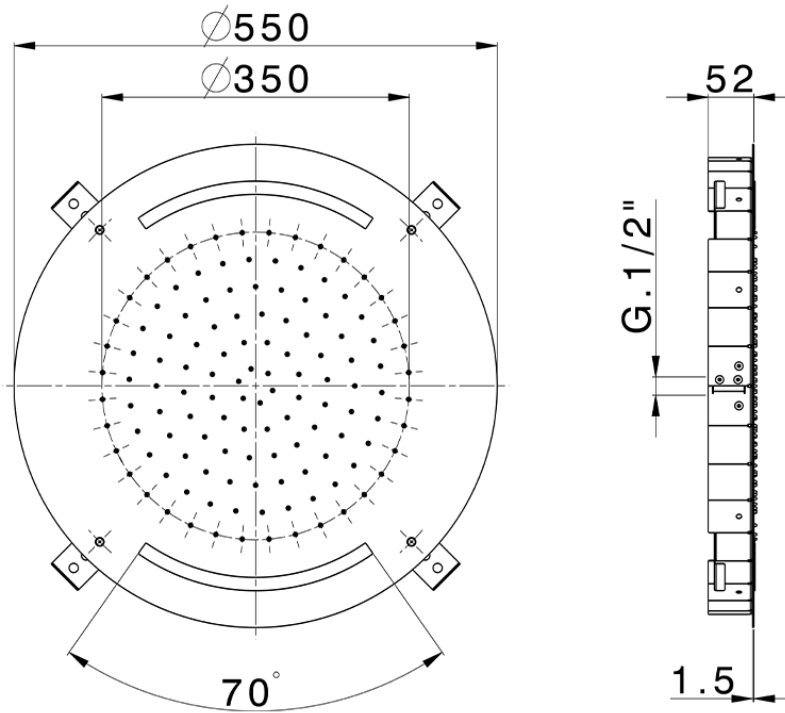

Ø 550 mm Chromotherapy Ceiling showerhead ZEN SHOWER_ZS0C0030

ZS0C0030

<https://en.cisal.it/o-550-mm-chromotherapy-ceiling-showerhead-zen-shower-zs0c0030>

2026-05-19