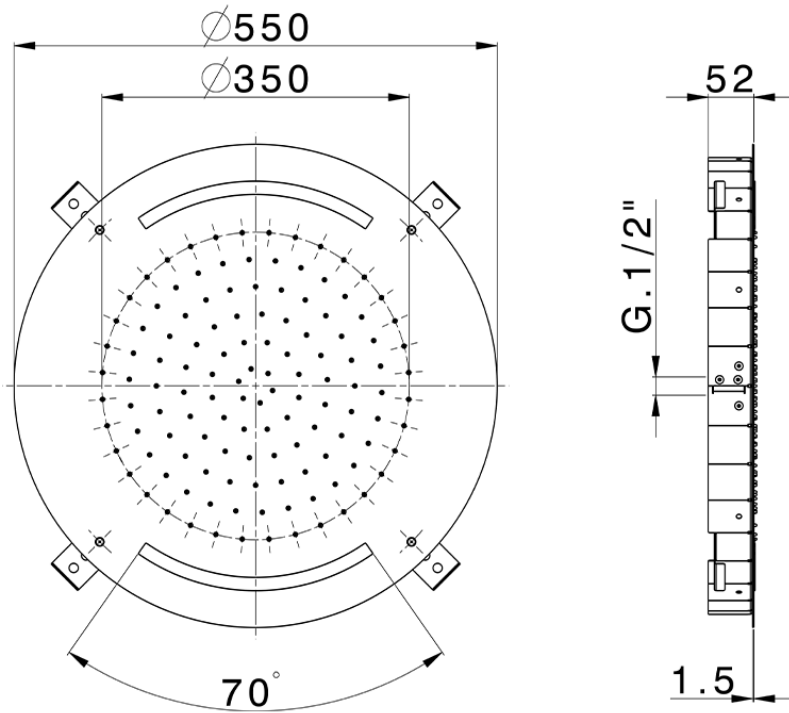

Ø 550 mm Chromotherapy Ceiling showerhead ZEN SHOWER_ZS0C0030

ZS0C0030

<https://en.cisal.it/o-550-mm-chromotherapy-ceiling-showerhead-zen-shower-zs0c0030>

2026-06-14