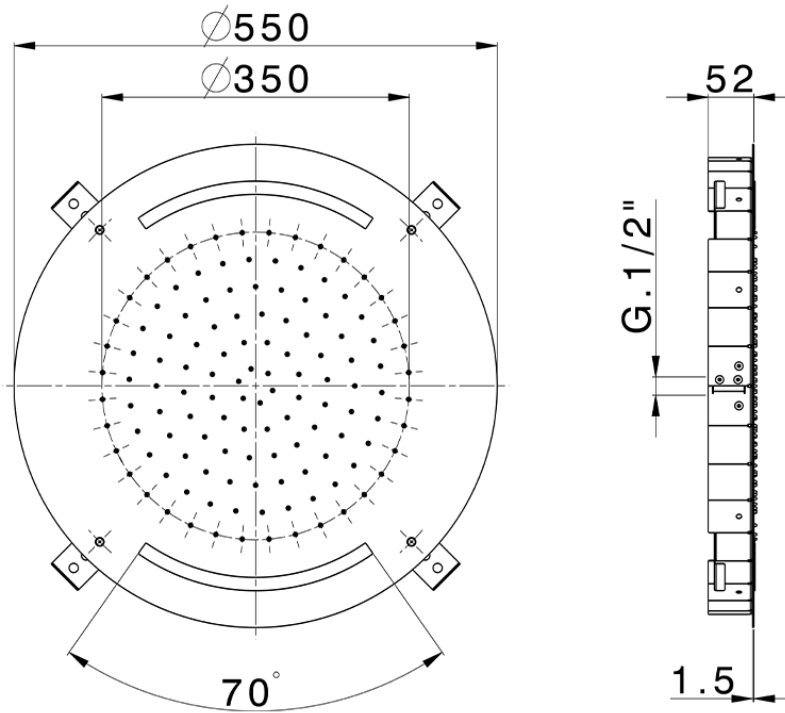

Ø 550 mm Chromotherapy Ceiling showerhead ZEN SHOWER_ZS0C0030

ZS0C0030

<https://en.cisal.it/o-550-mm-chromotherapy-ceiling-showerhead-zen-shower-zs0c0030>

2026-04-28